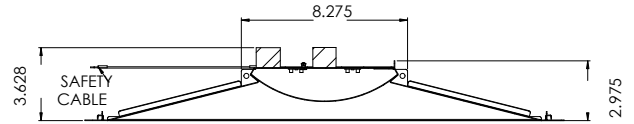

DRAWINGS & IMAGES

End

Replacement Lens Ordering Information

SERIES	DESCRIPTION
ORKG2x2	Replacement lens for 2x2
ORKG2x4	Replacement lens for 2x4
ORKG1x4	Replacement lens for 1x4