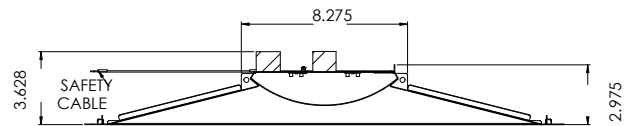

DRAWINGS & IMAGES

End

Replacement Lens Ordering Information

SERIES	DESCRIPTION
ORKG2x2	Replacement lens for 2x2
ORKG2x4	Replacement lens for 2x4
ORKG1x4	Replacement lens for 1x4