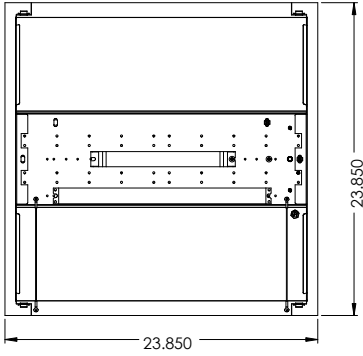

2x4

DRAWINGS & IMAGES

Back
2x2