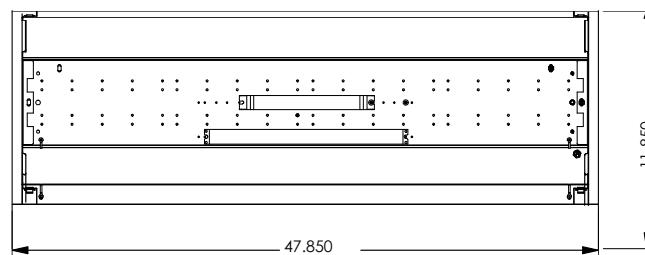

CONSTRUCTION

Completely die-formed from 22-gauge cold rolled steel. Frost Acrylic lens.

MOUNTING

Mounts in minutes to two ends that mount between the fixture body and the T-bar. Available in 2x2, 1x4 & 2x4 sizes and a variety of wattage, lumens and color temperatures.

DRAWINGS & IMAGES

Back
2x2

End

2x4

1x4

Replacement Lens Ordering Information

SERIES	DESCRIPTION
ORKG2x2	Replacement lens for 2x2
ORKG2x4	Replacement lens for 2x4
ORKG1x4	Replacement lens for 1x4

Texas Fluorescents
Reinvented