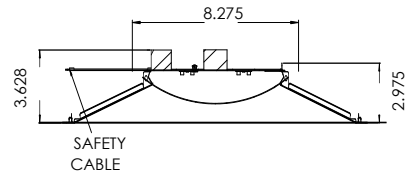

1x4

Replacement Lens Ordering Information

SERIES	DESCRIPTION
ORKG2x2	Replacement lens for 2x2
ORKG2x4	Replacement lens for 2x4
ORKG1x4	Replacement lens for 1x4