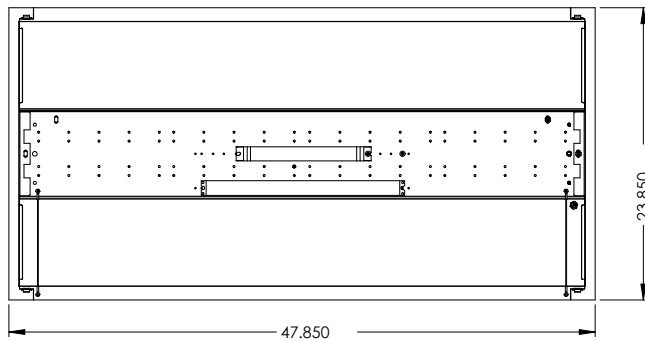

CONSTRUCTION

Completely die-formed from 22-gauge cold rolled steel. Frost Acrylic lens.

MOUNTING

Mounts in minutes to two ends that mount between the fixture body and the T-bar. Available in 2x2, 1x4 & 2x4 sizes and a variety of wattage, lumens and color temperatures.

DRAWINGS & IMAGES

Back
2x2

End

2x4

1x4

Replacement Lens Ordering Information

SERIES	DESCRIPTION
ORKG2x2	Replacement lens for 2x2
ORKG2x4	Replacement lens for 2x4
ORKG1x4	Replacement lens for 1x4

Texas Fluorescents
Reinvented