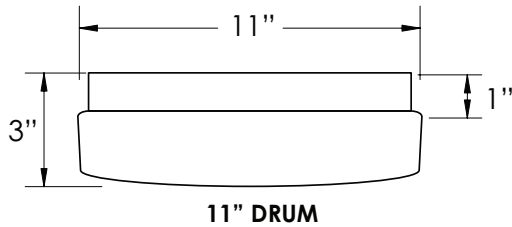

DRAWINGS & IMAGES

ORDER INFORMATION

SERIES	SIZE	WATTAGE & LUMENS		DRIVER		CCT	
CIRDC	11L 11"D x 3.5"H	13W1200L	13 Watts 1200 Lumens	D120	120V dimmable driver	30K	3000K
		14W1450L	14 Watts 1450 Lumens				
		22W2000L	22 Watts 2000 Lumens				
	14L 14"D x 3.5"H	14W1450L	14 Watts 1450 Lumens				
		22W2050L	22 Watts 2050 Lumens				
		32W2700L	32 Watts 2700 Lumens				
40K	4000K						

We reserve the right to change design, materials, LED's and finish in any way that will not alter installed appearance or reduce function and performance.