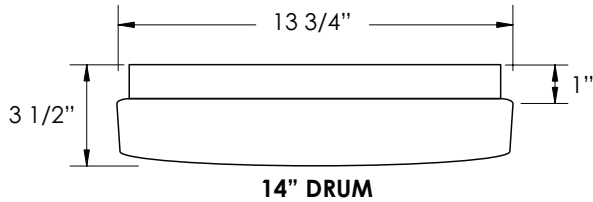

DRAWINGS & IMAGES

ORDER INFORMATION

SERIES	SIZE	WATTAGE & LUMENS		DRIVER		CCT	
CIRDC	11L 11"D x 3.5"H	13W1200L	13 Watts 1200 Lumens	D120	120V dimmable driver	30K	3000K
		14W1450L	14 Watts 1450 Lumens				
		22W2000L	22 Watts 2000 Lumens				
	14L 14"D x 3.5"H	14W1450L	14 Watts 1450 Lumens				
		22W2050L	22 Watts 2050 Lumens				
		32W2700L	32 Watts 2700 Lumens				
40K	4000K						

We reserve the right to change design, materials, LED's and finish in any way that will not alter installed appearance or reduce function and performance.