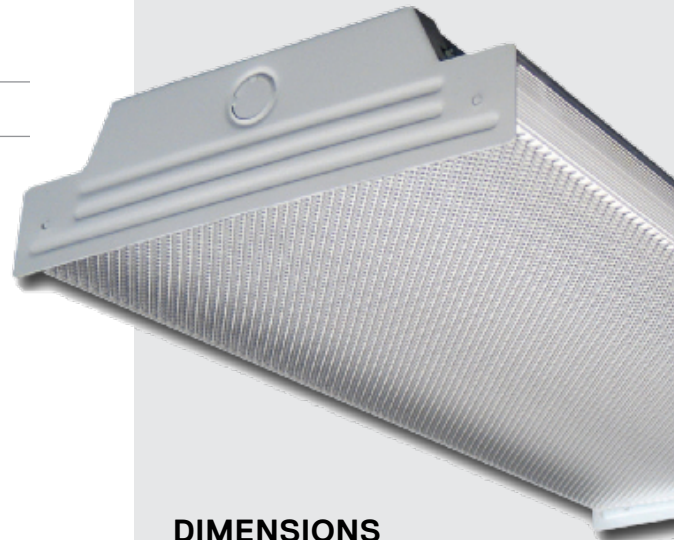

CONSTRUCTION

The wireway covers of Series 200 fixtures quickly snap into place for easy installation and maintenance. Along the entire lengths of their housings, these wraparounds have been engineered for strength, rigidity and uniformity; their bodies and ends are die-blanked, pierced and formed using 20-gauge cold-rolled prime steel.

DIFFUSERS

Saylite's crystal-clear Series 200 diffuser is extruded from 100% virgin acrylic that will indefinitely maintain its color under normal conditions (no yellowing over time). The "Lift-and-Shift" diffuser is designed to be easily moved out of the way for fast access to the luminaire and easy relamping or cleaning. It has also been designed to remain attached when removed (hanging off either side of the housing) for convenient, two-hand maintenance. Linear prisms on the interior side walls direct light towards the ceiling for indirect lighting. The bottom is composed of evenly-spaced patterns of conical prisms that yield low brightness, glare-free, diffused light.

OPTIONS & ACCESSORIES

Emergency Battery Backup Capability, whips, suspension mounted.

DIMENSIONS

- 2ft. varieties:
  - 24"L x 11.25"W x 3.4"H
  - 24"L x 15.2"W x 3.4"H
- 4ft. varieties:
  - 48"L x 11.25"W x 3.4"H
  - 48"L x 15.2"W x 3.4"H
- 8ft. varieties:
  - 96"L x 11.25"W x 3.4"H
  - 96"L x 15.2"W x 3.4"H

FEATURES & BENEFITS

- Acquisition-friendly spec-grade surface mount LED wraparounds available in six sizes
- Rugged construction
- High-quality Saylite diffuser that will maintain clarity over time (no yellowing)
- Multiple lumen package and wattage options for your specific application
- Available in many Kelvin temperature options (3000K, 3500K, 4000K, 5000K)
- Ideal for schools, offices and retail applications
- Rated for dry and damp locations
- CRI >80 (Consult for 90 CRI options)
- >50,000 hrs of L70 LED life
- Dimming: 0-10Volt 120-277V (120 ELV/TRIAC avail)
- Power factor >0.90

Intertek