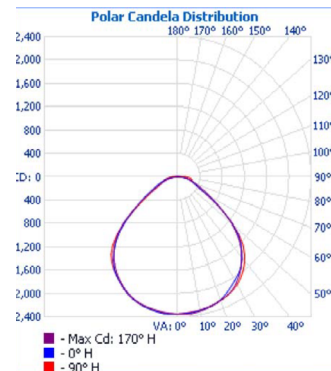

200A424LS48W6000LDMV40K

Zonal Lumen Summary

Zone	Lumens	% Luminaire
0-30	1,879.1	31.1%
0-40	3,119.8	51.6%
0-60	5,228.9	86.6%
60-90	796.1	13.2%
70-100	355.1	5.9%
90-120	16.4	0.3%
0-90	6,025.0	99.7%
90-180	16.4	0.3%
0-180	6,041.4	100%