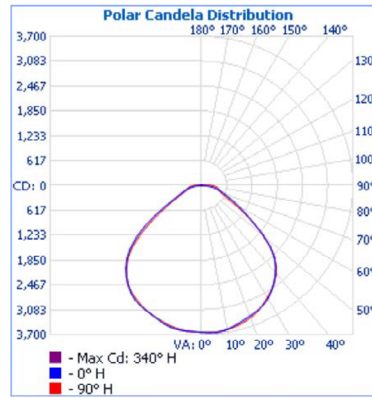

CATALOG#: _____

PROJECT: _____

TYPE: _____

Series 200

Surface Mount LED Spec-Grade
Wide Wraparound

PHOTOMETRICS

200A448LS72W9500LDMV40K

Zonal Lumen Summary

Zone	Lumens	% Luminaire
0-30	2,904.2	30.6%
0-40	4,817.4	50.7%
0-60	8,156.8	85.9%
60-90	1,313.8	13.8%
70-100	595.0	6.3%
90-120	27.9	0.3%
0-90	9,470.6	99.7%
90-180	27.9	0.3%
0-180	9,498.5	100%