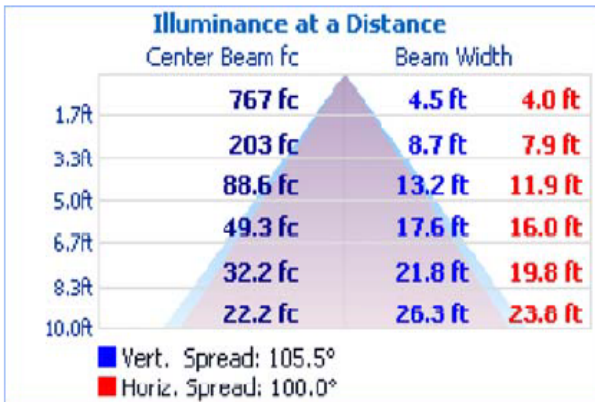

200A248LS48W5600LDMV40K

Zonal Lumen Summary

Zone	Lumens	% Luminaire
0-30	1,785.3	31.6%
0-40	2,957.9	52.3%
0-60	4,916.5	87%
60-90	712.9	12.6%
70-100	347.1	6.1%
90-120	24.7	0.4%
0-90	5,629.4	99.6%
90-180	24.7	0.4%
0-180	5,654.1	100%