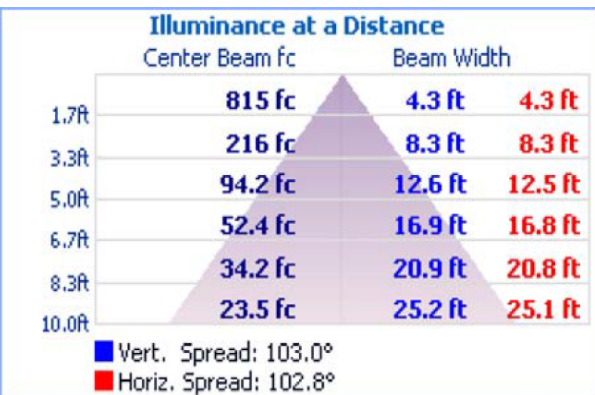

200A424LS48W6000LDMV40K

Zonal Lumen Summary

Zone	Lumens	% Luminaire
0-30	1,879.1	31.1%
0-40	3,119.8	51.6%
0-60	5,228.9	86.6%
60-90	796.1	13.2%
70-100	355.1	5.9%
90-120	16.4	0.3%
0-90	6,025.0	99.7%
90-180	16.4	0.3%
0-180	6,041.4	100%