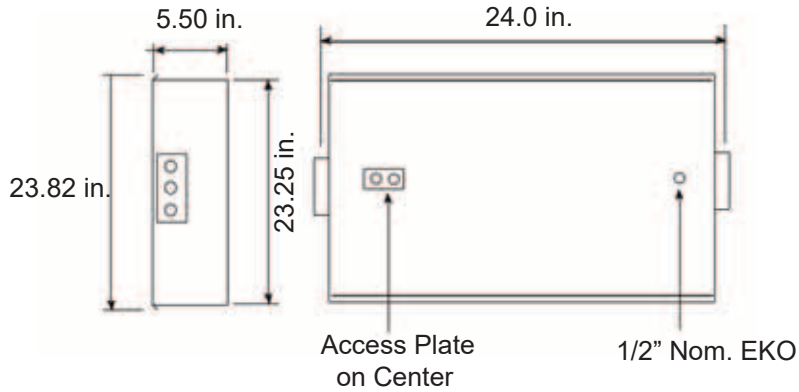

CATALOG#: _____

PROJECT: _____

TYPE: _____

RDI Series

Grid Mount Center
Diffuser Troffer

PRODUCT DIMENSIONS

22L