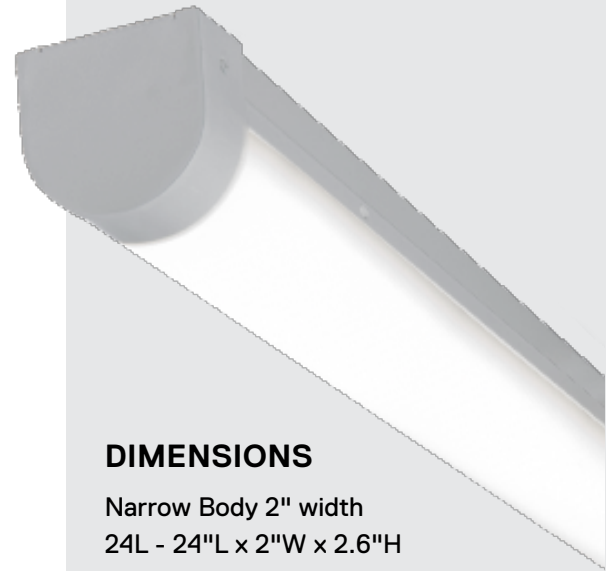

Series DKS

LED Linear Round Strip (2" Narrow or 3" Wide Body)

Full body micro silhouette makes a bold statement with a minimal design. The matte white diffuser surrounds the LEDs for soft lighting.

CONSTRUCTION

Smooth frosted lens. Designer matching ends are ideal for a variety of applications. Fully assembled housing is formed and welded, 22-gauge steel that is chemically treated to resist corrosion and enhance paint adhesion. Available in white, chrome and other standard finishes (see page 2); consult factory for custom finish options.

MOUNTING

Available for surface mounting horizontally or vertically, or for pendant mounting with engineering cable mounting kit.

TYPICAL OPTIONS & ACCESSORIES

Custom finishes, whips, fuses, and cord sets. Emergency battery backup available. Contact factory for custom options.

DIMENSIONS

Narrow Body 2" width

24L - 24"L x 2"W x 2.6"H

46L - 46"L x 2"W x 2.6"H

92L - 92"L x 2"W x 2.6"H

Wide Body 3" width

24L - 24"L x 3"W x 3"H

46L - 46"L x 3"W x 3"H

92L - 92"L x 3"W x 3"H

FEATURES & BENEFITS

- Surface or pendant mount options
- Suitable for Horizontal or Vertical installations
- White, simulated texture and chrome fixtures; contact factory for custom finishes
- Multiple lumen packages / wattages available through use of programmable drivers
- Clean body - No knock-outs on sides or ends
- Easy installation
- Knock-outs on back accept standard electrical fittings (by others)
- Operating temperature -20°C to 55°C
- >50,000 hrs of L70 LED life
- CRI >80 (90CRI avail.)
- 0-10 Volt dimmable 120-277 (120V ELV/ TRIAC avail.)
- Power Factor 0.90
- Suitable for dry and damp locations
- Emergency battery backup available
- 5 year warranty