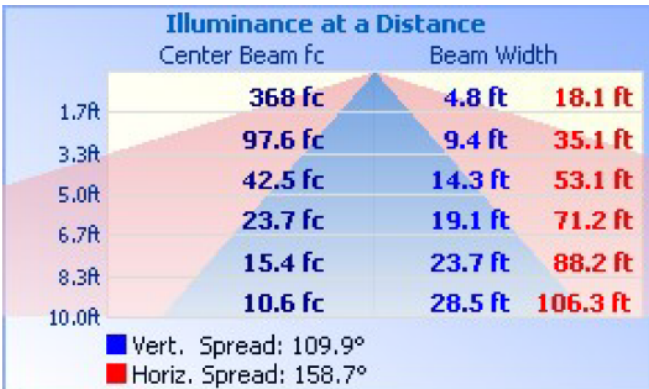

4FT - DKSWBMW46LY40WDMV40KWH

Zonal Lumen Summary

Zone	Lumens	%Luminaire
0-30	836.0	21.2%
0-40	1,386.1	35.2%
0-60	2,567.5	65.2%
60-90	1,281.1	32.5%
70-100	848.9	21.5%
90-120	91.5	2.3%
0-90	3,848.7	97.7%
90-180	91.5	2.3%
0-180	3,940.2	100%