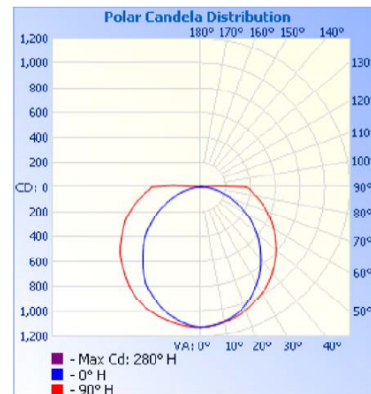

4FT - DKSMW46LY35WDMV40KWH

Zonal Lumen Summary

Zone	Lumens	%Luminaire
0-30	885.4	22.4%
0-40	1,457.1	36.8%
0-60	2,652.9	67%
60-90	1,231.9	31.1%
70-100	794.4	20.1%
90-120	75.9	1.9%
0-90	3,884.8	98.1%
90-180	475.9	1.9%
0-180	3,960.7	100%