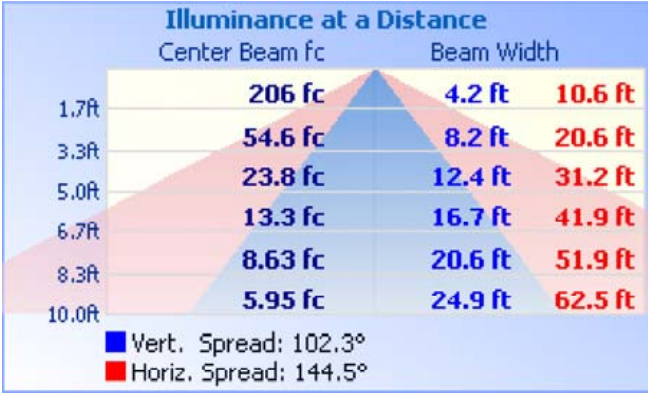

PHOTOMETRIC

2FT - DKSMW24LY18WDMV40KWH

Zonal Lumen Summary

Zone	Lumens	%Luminaire
0-30	459.5	22.6%
0-40	754.6	37.2%
0-60	1,366.9	67.3%
60-90	621.4	30.6%
70-100	402.7	19.8%
90-120	41.6	2.1%
0-90	1,988.2	97.9%
90-180	41.6	2.1%
0-180	2,029.9	100%