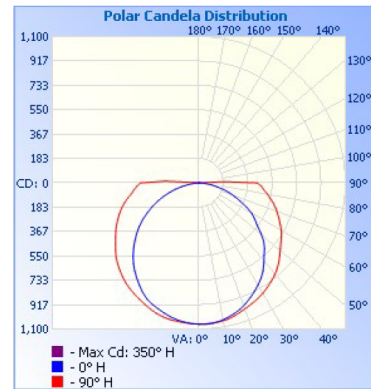

4FT - DKSWBMW46LY40WDMV40KWH

Zonal Lumen Summary

Zone	Lumens	%Luminaire
0-30	836.0	21.2%
0-40	1,386.1	35.2%
0-60	2,567.5	65.2%
60-90	1,281.1	32.5%
70-100	848.9	21.5%
90-120	91.5	2.3%
0-90	3,848.7	97.7%
90-180	91.5	2.3%
0-180	3,940.2	100%