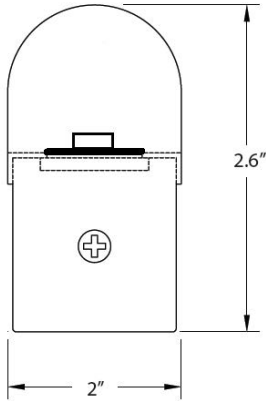

DRAWINGS & IMAGES

End View

2" Wide Body