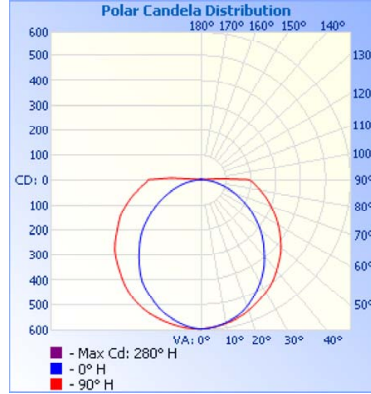

### DRAWINGS & IMAGES

#### End View

2" Wide Body

3" Wide Body

Custom Finishes Available

24L

46L

92L

**PHOTOMETRIC**

**2FT - DKSMW24LY18WDMV40KWH**

**Zonal Lumen Summary**

Zone	Lumens	%Luminaire
0-30	459.5	22.6%
0-40	754.6	37.2%
0-60	1,366.9	67.3%
60-90	621.4	30.6%
70-100	402.7	19.8%
90-120	41.6	2.1%
0-90	1,988.2	97.9%
90-180	41.6	2.1%
0-180	2,029.9	100%