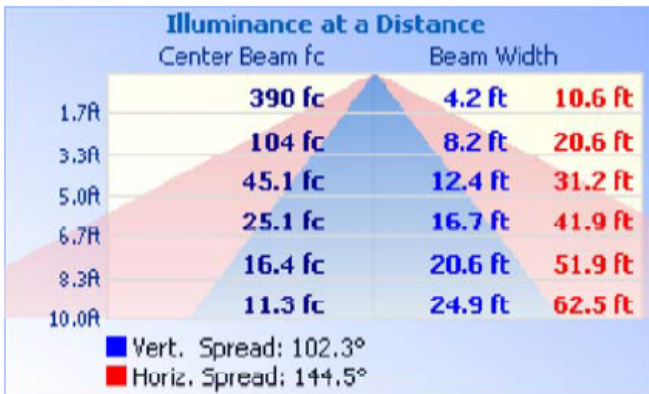

4FT - DKSMW46LY35WDMV40KWH

Zonal Lumen Summary

Zone	Lumens	%Luminaire
0-30	885.4	22.4%
0-40	1,457.1	36.8%
0-60	2,652.9	67%
60-90	1,231.9	31.1%
70-100	794.4	20.1%
90-120	75.9	1.9%
0-90	3,884.8	98.1%
90-180	475.9	1.9%
0-180	3,960.7	100%