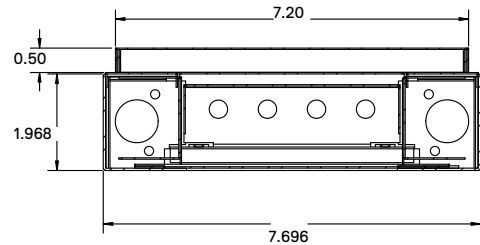

### DIMENSIONS

4ft- 48.00"L x 7.60"W x 1.90"H  
8ft- 96.00"L x 7.60"W x 1.90"H

## DRAWINGS & IMAGES

### 4ft - Pendant Mount

BACK VIEW

END VIEW

TOP

### 4ft - Surface Mount

BACK VIEW

END VIEW

SIDE VIEW