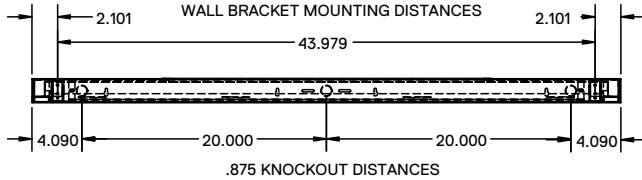

### 4ft - Surface Mount

BACK VIEW

END VIEW

SIDE VIEW

### Wall Mount

SIDE VIEW

TOP

END VIEW