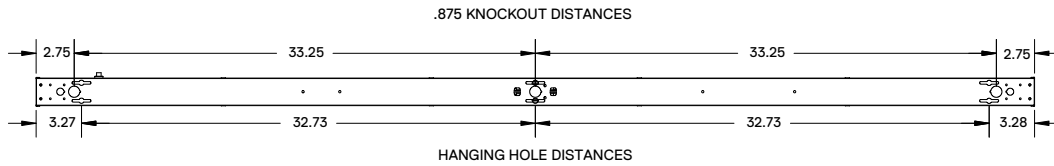

MAX2FR48L / RDX2FR48L

MAX2FR72L / RDX2FR72L

MAX2FR96L / RDX2FR96L

Square Lens Profile

Round Lens Profile

Consult factory for different finish

Replacement Lens Ordering Information

SERIES	DESCRIPTIONS
OMAX2FR24L	Replacement frosted lens for 24"L x 2.075"W
OMAX2FR48L	Replacement frosted lens for 48"L x 2.075"W
OMAX2FR96L	Replacement frosted lens for 96"L x 2.075"W
OMAX3FR24L	Replacement frosted lens for 24"L x 3.075"W
OMAX3FR48L	Replacement frosted lens for 48"L x 3.075"W
OMAX3FR96L	Replacement frosted lens for 96"L x 3.075"W