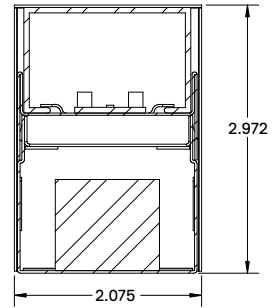

MAX2FR48L / RDX2FR48L

MAX2FR72L / RDX2FR72L

MAX2FR96L / RDX2FR96L

Square Lens Profile

Round Lens Profile

Consult factory for different finish

Replacement Lens Ordering Information

SERIES	DESCRIPTIONS
OMAX2FR24L	Replacement frosted lens for 24"L x 2.075"W
OMAX2FR48L	Replacement frosted lens for 48"L x 2.075"W
OMAX2FR96L	Replacement frosted lens for 96"L x 2.075"W
OMAX3FR24L	Replacement frosted lens for 24"L x 3.075"W
OMAX3FR48L	Replacement frosted lens for 48"L x 3.075"W
OMAX3FR96L	Replacement frosted lens for 96"L x 3.075"W