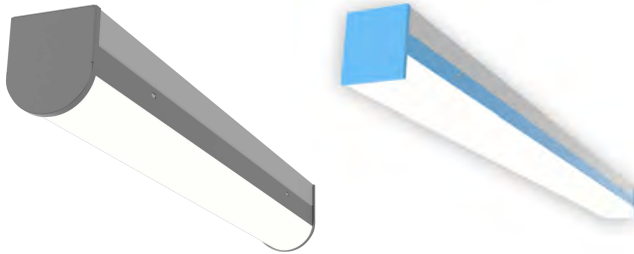

Series MAX/RDX

Choice of Round or Square Profile

Low Profile LED Strip

Full body micro-silhouette makes a bold statement with a minimal design in a variety of standard powder coated finish options, as well as custom colors. Scaled to the LED module, the drop frosted diffuser surrounds the LEDs for soft lighting. MAX/RDX fixture can be surface mounted on wall or ceiling or pendant mounted with specially engineering cable mounting kit. MAX/RDX fixtures can be used individually or in a continuous run, either surface, wall, or pendant mounted. Ideal for retail applications.

MAX2FR48L / RDX2FR48L

MAX2FR72L / RDX2FR72L

MAX2FR96L / RDX2FR96L

Square Lens Profile

Round Lens Profile

Consult factory for different finish

Replacement Lens Ordering Information

SERIES	DESCRIPTIONS
OMAX2FR24L	Replacement frosted lens for 24"L x 2.075"W
OMAX2FR48L	Replacement frosted lens for 48"L x 2.075"W
OMAX2FR96L	Replacement frosted lens for 96"L x 2.075"W
OMAX3FR24L	Replacement frosted lens for 24"L x 3.075"W
OMAX3FR48L	Replacement frosted lens for 48"L x 3.075"W
OMAX3FR96L	Replacement frosted lens for 96"L x 3.075"W