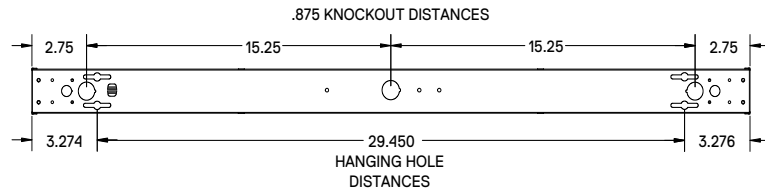

MAX2FR48L / RDX2FR48L

MAX2FR72L / RDX2FR72L

MAX2FR96L / RDX2FR96L

Square Lens Profile

Round Lens Profile

Consult factory for different finish

Replacement Lens Ordering Information

SERIES	DESCRIPTIONS
OMAX2FR24L	Replacement frosted lens for 24"L x 2.075"W
OMAX2FR48L	Replacement frosted lens for 48"L x 2.075"W
OMAX2FR96L	Replacement frosted lens for 96"L x 2.075"W
OMAX3FR24L	Replacement frosted lens for 24"L x 3.075"W
OMAX3FR48L	Replacement frosted lens for 48"L x 3.075"W
OMAX3FR96L	Replacement frosted lens for 96"L x 3.075"W