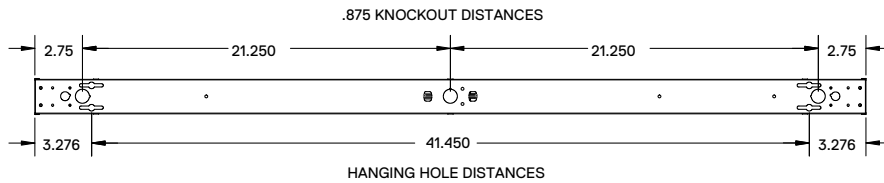

MAX2FR48L / RDX2FR48L

MAX2FR72L / RDX2FR72L

MAX2FR96L / RDX2FR96L

Square Lens Profile

Round Lens Profile

Consult factory for different finish

Replacement Lens Ordering Information

SERIES	DESCRIPTIONS
OMAX2FR24L	Replacement frosted lens for 24"L x 2.075"W
OMAX2FR48L	Replacement frosted lens for 48"L x 2.075"W
OMAX2FR96L	Replacement frosted lens for 96"L x 2.075"W
OMAX3FR24L	Replacement frosted lens for 24"L x 3.075"W
OMAX3FR48L	Replacement frosted lens for 48"L x 3.075"W
OMAX3FR96L	Replacement frosted lens for 96"L x 3.075"W