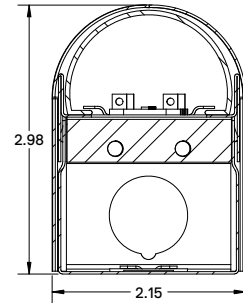

MAX2FR48L / RDX2FR48L

MAX2FR72L / RDX2FR72L

MAX2FR96L / RDX2FR96L

Square Lens Profile

Round Lens Profile

Consult factory for different finish

Replacement Lens Ordering Information

SERIES	DESCRIPTIONS
OMAX2FR24L	Replacement frosted lens for 24"L x 2.075"W
OMAX2FR48L	Replacement frosted lens for 48"L x 2.075"W
OMAX2FR96L	Replacement frosted lens for 96"L x 2.075"W
OMAX3FR24L	Replacement frosted lens for 24"L x 3.075"W
OMAX3FR48L	Replacement frosted lens for 48"L x 3.075"W
OMAX3FR96L	Replacement frosted lens for 96"L x 3.075"W