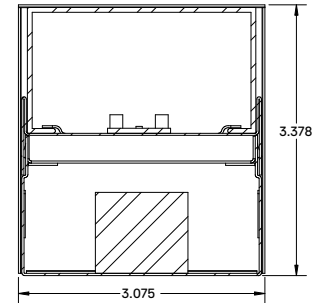

Square Lens Profile