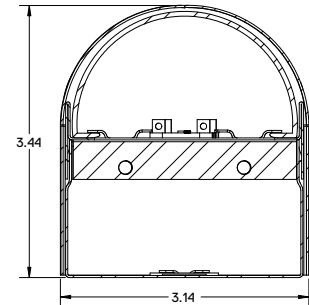

Note: ⁶ Change MAX to RDX for RDX replacement lens model numbers

DRAWINGS & IMAGES

MAX3FR24L / RDX3FR24L

Square Lens Profile

MAX3FR36L / RDX3FR36L

Round Lens Profile

MAX3FR48L / RDX3FR48L

MAX3FR72L / RDX3FR72L