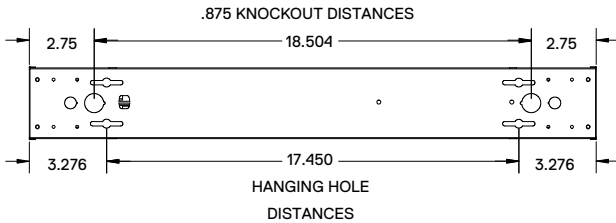

DRAWINGS & IMAGES

MAX3FR24L / RDX3FR24L