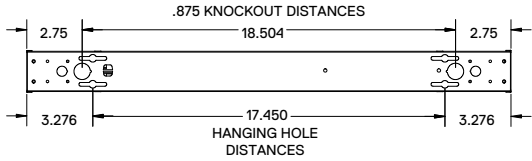

DRAWINGS & IMAGES

MAX2FR24L / RDX2FR24L

MAX2FR36L / RDX2FR36L