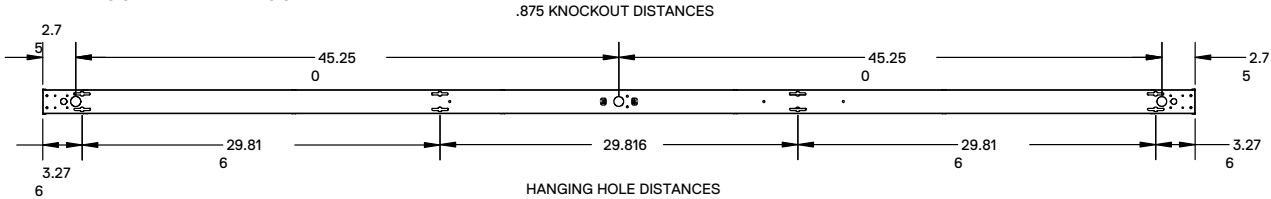

MAX2FR48L / RDX2FR48L

MAX2FR72L / RDX2FR72L

MAX2FR96L / RDX2FR96L

Square Lens Profile

Round Lens Profile

Consult factory for different finish

Replacement Lens Ordering Information

SERIES	DESCRIPTIONS
OMAX2FR24L	Replacement frosted lens for 24"L x 2.075"W
OMAX2FR48L	Replacement frosted lens for 48"L x 2.075"W
OMAX2FR96L	Replacement frosted lens for 96"L x 2.075"W
OMAX3FR24L	Replacement frosted lens for 24"L x 3.075"W
OMAX3FR48L	Replacement frosted lens for 48"L x 3.075"W
OMAX3FR96L	Replacement frosted lens for 96"L x 3.075"W