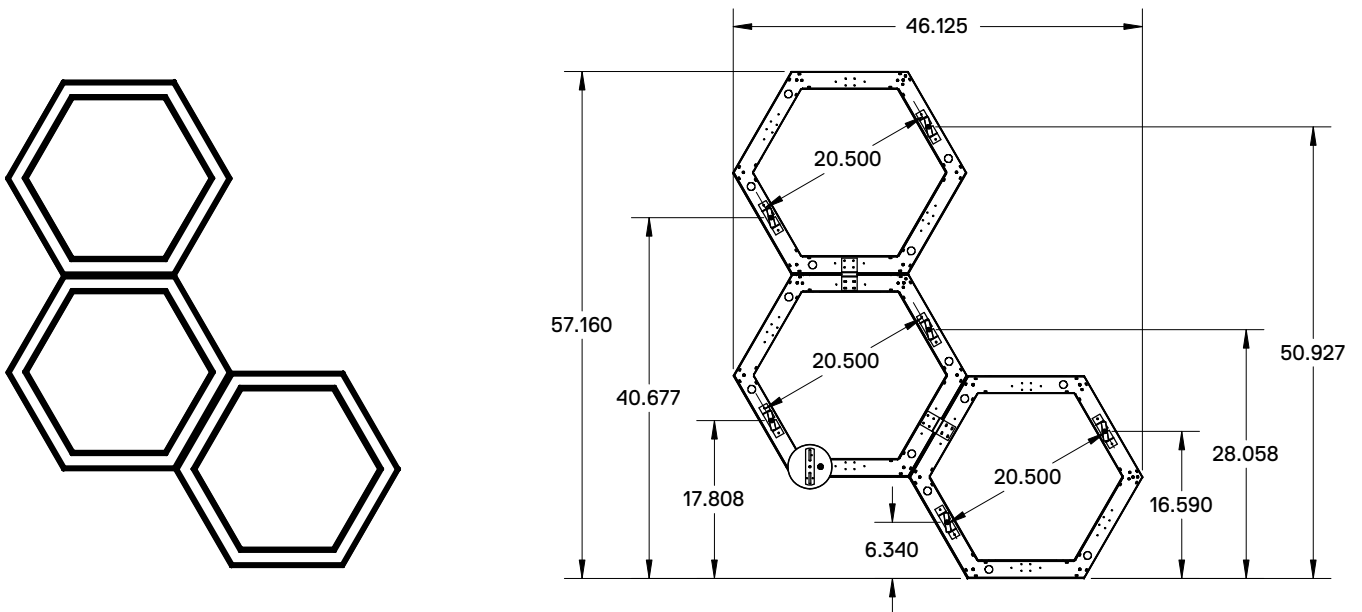

PRODUCT DIMENSIONS

-03 (Set of 3) Configuration