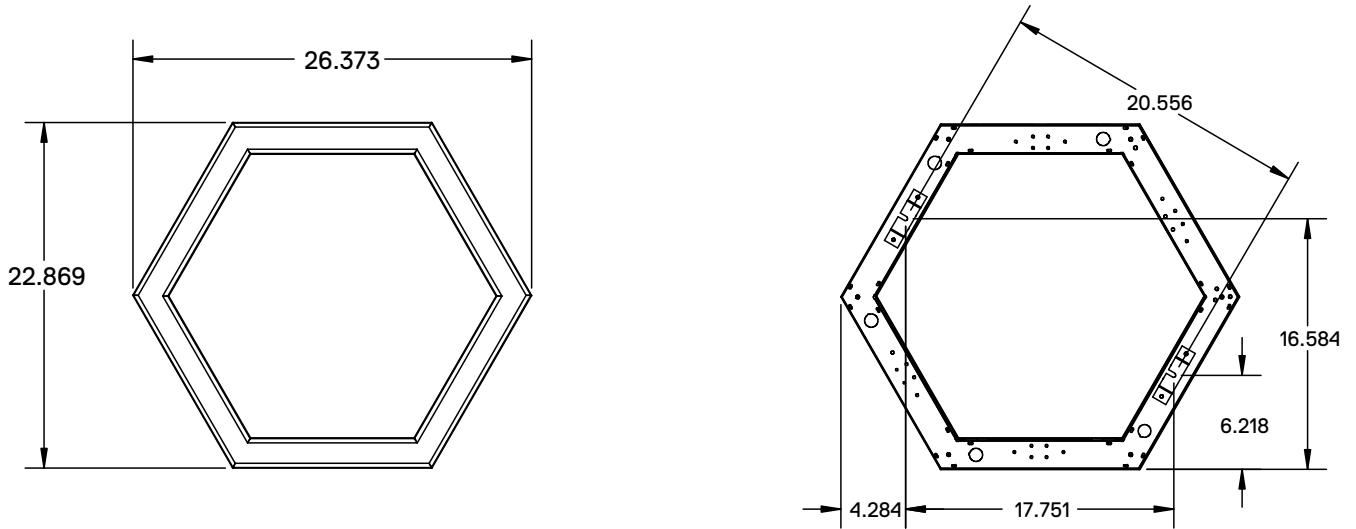

PRODUCT DIMENSIONS

-01 (Individual) Configuration