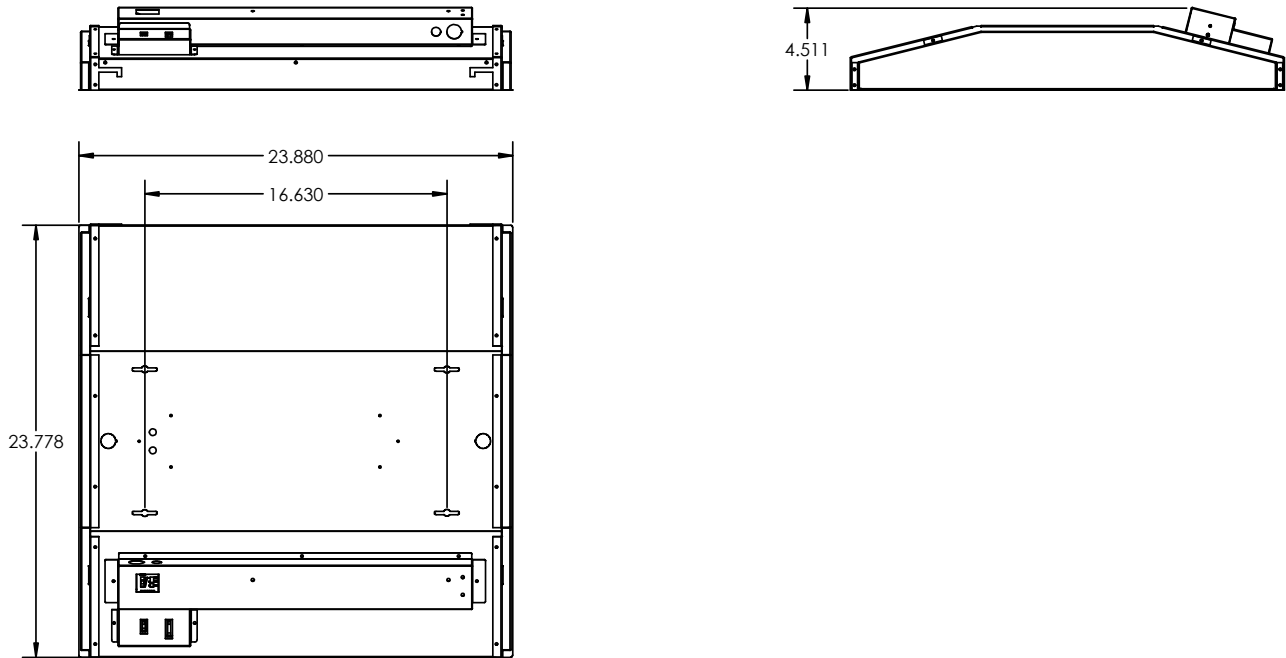

22L: 23.778"W x 23.880"L x 4.5"H

24L: 23.778"W x 47.880"W x 4.5"H

SPECIFICATIONS

- 2 standard sizes – 2ft x 2ft & 2ft x 4ft
- Many lumen package / wattage options via 4 position switch
- Multiple Kelvin temperature options (3000K, 3500K, 4000K) via 3 position switch
- Emergency battery backup options available
- CRI >80
- >50,000 hrs of L70 LED life
- Rated for dry and damp locations
- 0-10 Volt dimmable 120-277V
- Power factor >0.90
- 5 year warranty

PRODUCT DIMENSIONS

2X2

2X4