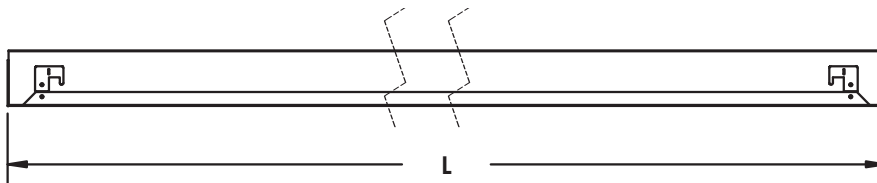

End Top View

REPLACEMENT LENS ORDERING INFORMATION

PART NO.	DESCRIPTION
023RSF24L	Replacement Snap in Frosted lens for 24"
023RSF48L	Replacement Snap in Frosted lens for 48"
023RSF72L	Replacement Snap in Frosted lens for 72"
023RSF96L	Replacement Snap in Frosted lens for 96"