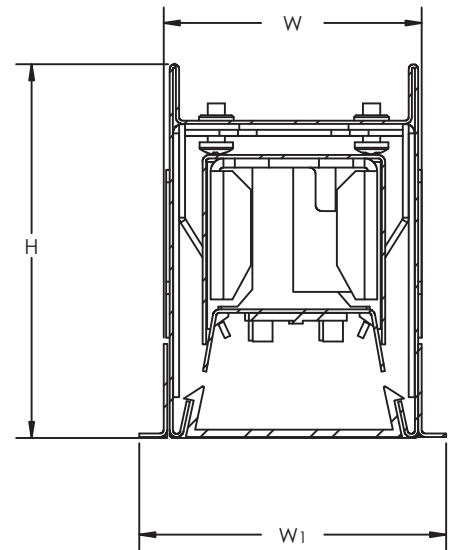

Texas Fluorescents
Reinvented

CATALOG#: _____

PROJECT: _____

TYPE: _____

Series L23R

LED Recessed Linear Lines
2" X 3" for T Bar Ceiling

RECESSED MOUNT (R) DRAWINGS & DIMENSIONS

PART	L	W	W ₁	H	X
L23R24L	23.45"	2.00"	2.47"	3.08"	0.773"
L23R48L	47.45"	2.00"	2.47"	3.08"	0.773"
L23R72L	71.45"	2.00"	2.47"	3.08"	0.773"
L23R96L	95.45"	2.00"	2.47"	3.08"	0.773"

L-Length
W-Width
H-Height
X-Knock Out Distance

End Side View

End Top View

REPLACEMENT LENS ORDERING INFORMATION

PART NO.	DESCRIPTION
023RSF24L	Replacement Snap in Frosted lens for 24"
023RSF48L	Replacement Snap in Frosted lens for 48"
023RSF72L	Replacement Snap in Frosted lens for 72"
023RSF96L	Replacement Snap in Frosted lens for 96"