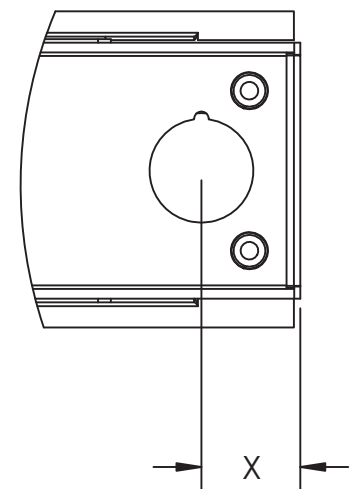

Texas Fluorescents
Reinvented

CATALOG#: _____

PROJECT: _____

TYPE: _____

Series L23R

LED Recessed Linear Lines
2" X 3" for T Bar Ceiling

RECESSED MOUNT (R) DRAWINGS & DIMENSIONS

PART	L	W	W ₁	H	X
L23R24L	23.45"	2.00"	2.47"	3.08"	0.773"
L23R48L	47.45"	2.00"	2.47"	3.08"	0.773"
L23R72L	71.45"	2.00"	2.47"	3.08"	0.773"
L23R96L	95.45"	2.00"	2.47"	3.08"	0.773"

L-Length
W-Width
H-Height
X-Knock Out Distance

End Side View

End Top View

REPLACEMENT LENS ORDERING INFORMATION

PART NO.	DESCRIPTION
023RSF24L	Replacement Snap in Frosted lens for 24"
023RSF48L	Replacement Snap in Frosted lens for 48"
023RSF72L	Replacement Snap in Frosted lens for 72"
023RSF96L	Replacement Snap in Frosted lens for 96"