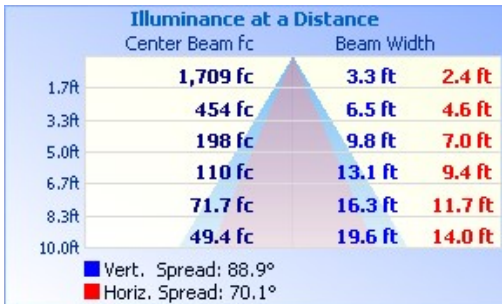

### DRAWINGS & IMAGES

48"

96"

End

**PHOTOMETRICS**

**48" - LVS648LY48WDMV40KWH**

**Zonal Lumen Summary**

Zone	Lumens	% Luminaire
0-30	1,929.3	47.8%
0-40	2,925.9	72.5%
0-60	3,952.2	97.9%
60-90	84.2	2.1%
70-100	12.2	0.3%
90-120	0.0	0%
0-90	4,036.5	100%
90-180	0.0	0%
0-180	4,036.5	100%

**96" - LVS696LY96WDMV40KWHHC3015WWH**

**Zonal Lumen Summary**

Zone	Lumens	% Luminaire
0-30	3,858.6	47.8%
0-40	5,851.9	72.5%
0-60	7,904.5	97.9%
60-90	168.4	2.1%
70-100	24.3	0.3%
90-120	0.0	0%
0-90	8,072.9	100%
90-180	0.0	0%
0-180	8,072.9	100%