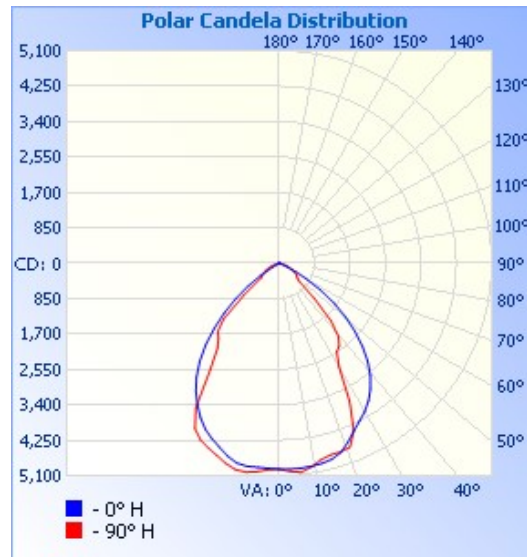

### DRAWINGS & IMAGES

48"

96"

End

**PHOTOMETRICS**

**48" - LVS648LY48WDMV40KWH**

**Zonal Lumen Summary**

Zone	Lumens	% Luminaire
0-30	1,929.3	47.8%
0-40	2,925.9	72.5%
0-60	3,952.2	97.9%
60-90	84.2	2.1%
70-100	12.2	0.3%
90-120	0.0	0%
0-90	4,036.5	100%
90-180	0.0	0%
0-180	4,036.5	100%

**96" - LVS696LY96WDMV40KWHHC3015WWH**

**Zonal Lumen Summary**

Zone	Lumens	% Luminaire
0-30	3,858.6	47.8%
0-40	5,851.9	72.5%
0-60	7,904.5	97.9%
60-90	168.4	2.1%
70-100	24.3	0.3%
90-120	0.0	0%
0-90	8,072.9	100%
90-180	0.0	0%
0-180	8,072.9	100%