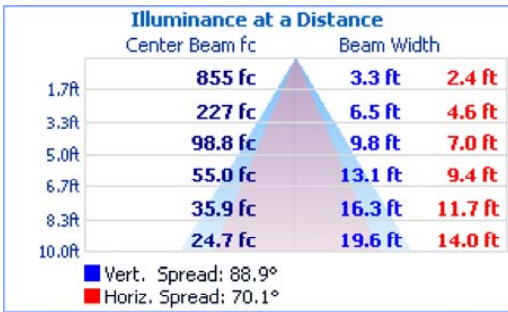

### DRAWINGS & IMAGES

48"

96"

End

**PHOTOMETRICS**

**48" - LVS648LY48WDMV40KWH**

**Zonal Lumen Summary**

Zone	Lumens	% Luminaire
0-30	1,929.3	47.8%
0-40	2,925.9	72.5%
0-60	3,952.2	97.9%
60-90	84.2	2.1%
70-100	12.2	0.3%
90-120	0.0	0%
0-90	4,036.5	100%
90-180	0.0	0%
0-180	4,036.5	100%

**96" - LVS696LY96WDMV40KWHHC3015WWH**

**Zonal Lumen Summary**

Zone	Lumens	% Luminaire
0-30	3,858.6	47.8%
0-40	5,851.9	72.5%
0-60	7,904.5	97.9%
60-90	168.4	2.1%
70-100	24.3	0.3%
90-120	0.0	0%
0-90	8,072.9	100%
90-180	0.0	0%
0-180	8,072.9	100%