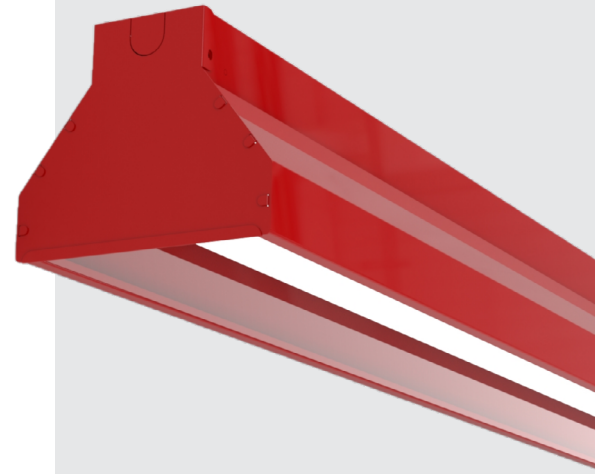

Texas Fluorescents
Reinvented

CATALOG# : _____
PROJECT : _____
TYPE : _____

Series LVS6

6" Industrial Linear LED Pendant

A direct lighting fixture that makes a bold statement, complementing design elements such as stone, metal, brick and glass. Industrial look provides a modern aesthetic. Available standard in galvanized steel finish or powder coated black. Mounts with cable kit. Optional louver is matte silver anodized parabolic.

CONSTRUCTION

Die formed cold-rolled steel body with heavy duty construction. Mates with parabolic louver.

LOUVER

Matte silver anodized, parabolic, with optional slots on the side of the louver. End cap completes the finished louvered look.

MOUNTING

Fixtures can be surface mounted to the ceiling or pendant hung by stem or cable. Welded heavy-gauge steel flanges can be ordered to accept 3/8" threaded stems. Alignment brackets are available for continuous row mounting.

TYPICAL OPTIONS & ACCESSORIES

Emergency ballasts, cord sets, whips, occupancy sensors, hanging kits, wire guards. Contact factory for additional options.

DIMENSIONS

48L - 48"L x 6"W x 5.25"H
96L - 96"L x 6"W x 5.25"H

FEATURES & BENEFITS

- Suitable for dry and damp locations
- Standard black, white or silver finishes; ask factory for custom finish options
- Optional parabolic louver available
- CRI >80 standard, 90 optional
- L70: >50,000 Hours
- Dimming: 0-10V 120-277V standard, 120V ELV/TRIAC optional
- Multiple Kelvin Temperatures Available (3000K, 3500K, 4000K and 5000K); ask factory about RGBW option
- Variety of lumen packages and wattages based on use of programmable drivers
- Emergency battery backup available
- Power factor >0.90
- 5 year warranty