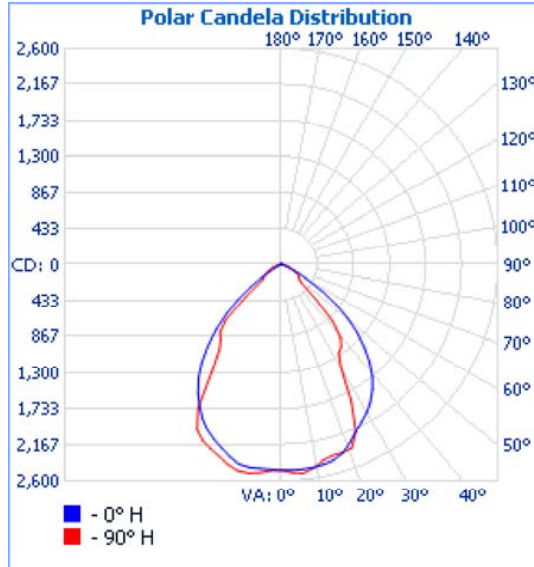

### DRAWINGS & IMAGES

48"

96"

End

**PHOTOMETRICS**

**48" - LVS648LY48WDMV40KWH**

**Zonal Lumen Summary**

Zone	Lumens	% Luminaire
0-30	1,929.3	47.8%
0-40	2,925.9	72.5%
0-60	3,952.2	97.9%
60-90	84.2	2.1%
70-100	12.2	0.3%
90-120	0.0	0%
0-90	4,036.5	100%
90-180	0.0	0%
0-180	4,036.5	100%

**96" - LVS696LY96WDMV40KWHHC3015WWH**

**Zonal Lumen Summary**

Zone	Lumens	% Luminaire
0-30	3,858.6	47.8%
0-40	5,851.9	72.5%
0-60	7,904.5	97.9%
60-90	168.4	2.1%
70-100	24.3	0.3%
90-120	0.0	0%
0-90	8,072.9	100%
90-180	0.0	0%
0-180	8,072.9	100%