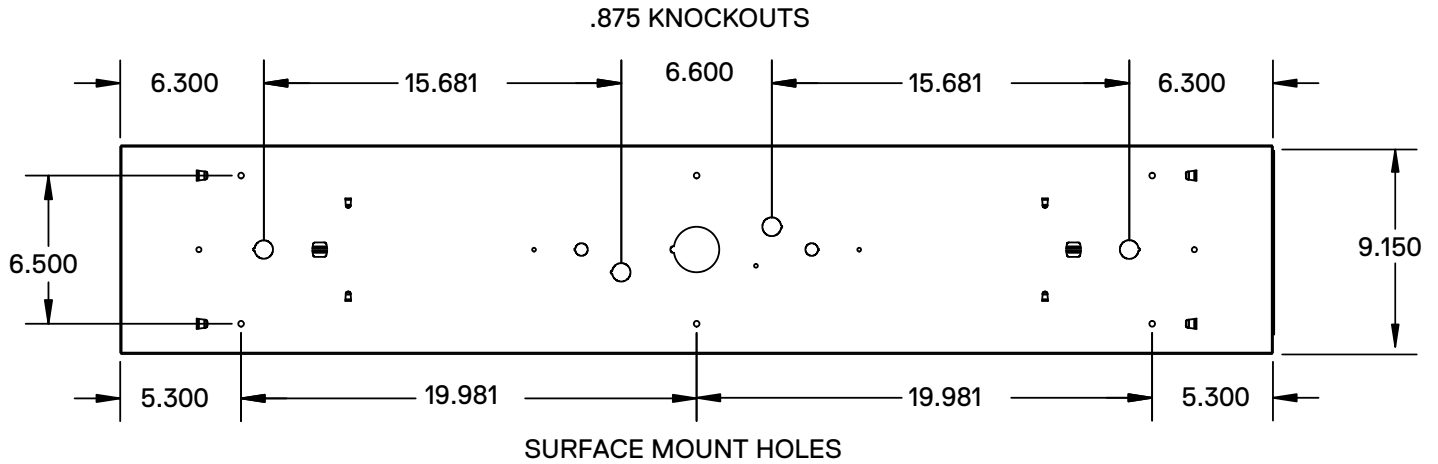

Mounting

Units may be surface or wall mounted.

DIMENSIONS

50.25"L x 8.25"W x 4.50"H

FEATURES & BENEFITS

- Fast simple installation
- 80% more energy saving compared with fluorescent lamp
- Lighting the way to your site and maximum savings
- Varieties in color temperatures and wattage
- Suitable for dry or damp location
- 50,000 hrs of L70 LED life
- CRI >80
- 0-10 Volt dimmable 120-277V
- Power factor 0.99
- 0-10V dimming or Triac dimming
- 5 year warranty

CATALOG#: _____

PROJECT: _____

TYPE: _____

DRAWINGS & IMAGES

BACK VIEW

ORDER INFORMATION

SERIES	WATTAGE & LUMENS		DRIVER		COLOR ¹	
CV800L LED High Abuse Fixture	Y35W	35 Watts 3500 Lumens	DMV G120	0-10V Dimming Triac/ELV Dimming at 120V only	30K	3000K 80 CRI
	Y48W	48 Watts 4800 Lumens			35K	3500K 80 CRI
	Y57W	57 Watts 5700 Lumens			40K	4000K 80 CRI
	Y72W	72 Watts 7200 Lumens			50K	5000K 80 CRI
	*				930K	3000K 90 CRI
				935K	3500K 90 CRI	
				940K	4000K 90 CRI	