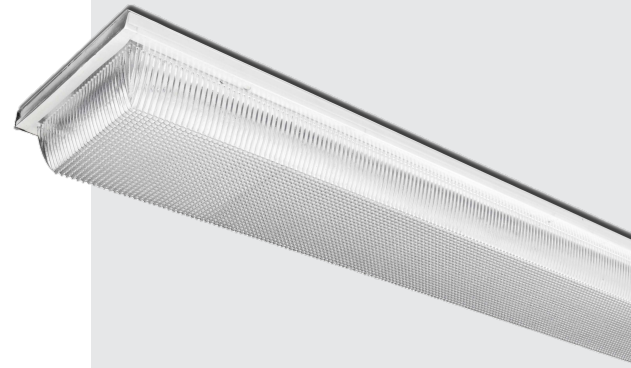

Texas Fluorescents
Reinvented

CATALOG#: _____
PROJECT: _____
TYPE: _____

Series CV800

LED High Abuse Fixture

A wrap around LED fixture provides everything required to enhance the performance and energy savings. Simple easy installation allows minimizing labor, clean up and expense. These flexible wattage options are cost effective and make this a perfect fixture for schools, retails, warehouse, storage or any other facility areas or any application where high abuse or vandalism could occur.

CONSTRUCTION

Back plate is die formed of 16 gauge steel. Lens attached to back plate with tamper resistant stainless steel screws. Diffuser is made of injection molded UV stabilized 100% clear, polycarbonate with an internal prismatic pattern.

Mounting

Units may be surface or wall mounted.

DIMENSIONS

50.25"L x 8.25"W x 4.50"H

FEATURES & BENEFITS

- Fast simple installation
- 80% more energy saving compared with fluorescent lamp
- Lighting the way to your site and maximum savings
- Varieties in color temperatures and wattage
- Suitable for dry or damp location
- 50,000 hrs of L70 LED life
- CRI >80
- 0-10 Volt dimmable 120-277V
- Power factor 0.99
- 0-10V dimming or Triac dimming
- 5 year warranty