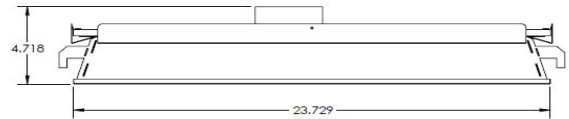

CATALOG# : _____

PROJECT : _____

TYPE : _____

Series SBX

LED Recessed Sky Box—Back-Lit
Flat Panel w/Innovative Shroud

DRAWINGS & IMAGES

1x4

End

2x2

2x4