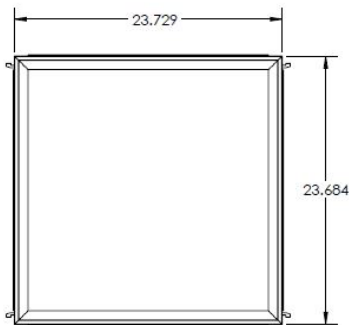

DIMENSIONS

- 1x4- 11.78”L x 47.50”W x 4.688”H
- 2x2- 23.75”L x 23.75”W x 4.688”H
- 2x4- 23.95”L x 47.688”W x 4.688”H

FEATURES & BENEFITS

- Ultra-thin LED panel light made from high-grade aluminum
- Optional Skybox shroud accessory available in white or specified custom color
- Environmentally-friendly mercury free
- BFP Series available with 4-position switch to select between 3000K, 3500K, 4000K and 5000K
- Emergency battery backup available
- CRI >80
- 0-10 Volt dimmable 120-277V
- High efficacy
- No Ultraviolet (UV) and or Infrared (IR)
- Power factor >0.99
- 5 year warranty

2x2

2x4