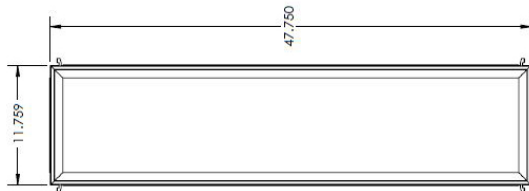

CATALOG# : _____

PROJECT : _____

TYPE : _____

Series SBX

LED Recessed Sky Box—Back-Lit
Flat Panel w/Innovative Shroud

DRAWINGS & IMAGES

1x4

End