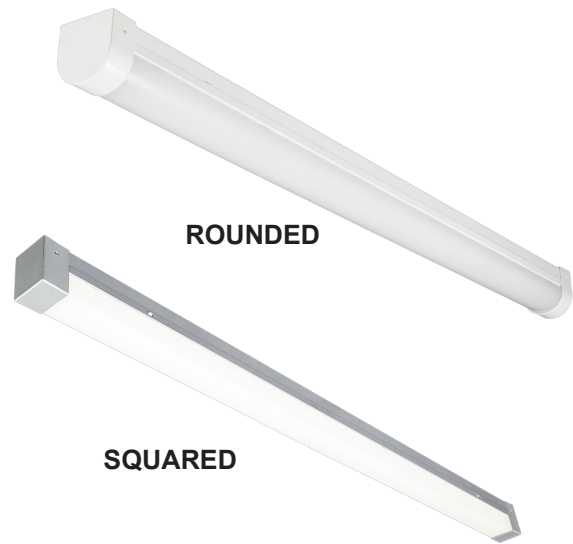

### APPLICATIONS

This full body micro silhouette makes a bold statement with a minimal design in your choice of finish. Scaled to the LED the matte white diffuser surrounds the diodes for soft lighting. This fixture can be surface mounted on wall or ceiling or pendant mounted with a specially engineered cable mounting kit.

### FEATURES & BENEFITS

- Fully assembled housing is formed and welded, 22 gauge steel, chemically treated to resist corrosion and enhance paint adhesion
- Clean body - No knock-outs on sides or ends.
- Knockouts on back accept standard electrical fittings (by others). Consult factory for other locations.
- Surface mount or pendant mount; horizontal or vertical
- $L_{70} \geq 60,000$ hrs
- Min CRI 80
- $cETL_{US}$  Listed