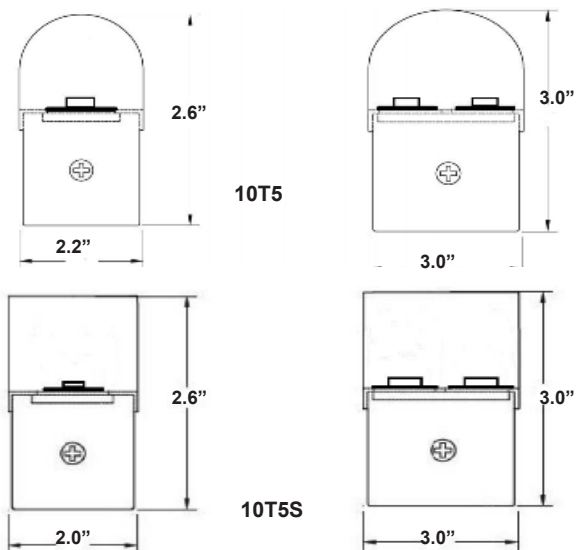

### DIMENSIONS

JOB NAME:

CAT#:

TYPE:

**ORDERING**

EXAMPLE: 10T5 24 LED 12 DMV WH SW 40

**LED**

1. SERIES	2. WIDTH	3. LENGTH	4. GEAR	5. WATTAGE/LUMENS	6. DRIVER	7. FINISH
<b>10T5</b> Rounded LED Surface Mount	(Blank) 2" W 3"	<b>24</b> 22.5" <b>36</b> 34.5" <b>48</b> 46.25" <b>96</b> 92"	LED	<b>24 (2" Wide)</b> <b>12</b> 12 Watts 1050 Lumens <b>18</b> 18 Watts 1700 Lumens <b>24 (3" Wide)</b> <b>24</b> 24 Watts 2160 Lumens <b>28</b> 28 Watts 2700 Lumens <b>35</b> 35 Watts 3400 Lumens <b>36 (2" Wide)</b> <b>22</b> 22 Watts 1600 Lumens <b>29</b> 29 Watts 2755 Lumens <b>36</b> 36 Watts 3240 Lumens <b>36 (3" Wide)</b> <b>44</b> 44 Watts 4180 Lumens <b>58</b> 58 Watts 5510 Lumens <b>48 (2" Wide)</b> <b>24</b> 24 Watts 2160 Lumens <b>28</b> 28 Watts 2520 Lumens <b>36</b> 35 Watts 3240 Lumens <b>48 (3" Wide)</b> <b>32</b> 32 Watts 2880 Lumens <b>40</b> 40 Watts 4000 Lumens <b>48</b> 48 Watts 4320 Lumens <b>57</b> 57 Watts 5400 Lumens <b>72</b> 72 Watts 7000 Lumens <b>96 (2" Wide)</b> <b>32</b> 32 Watts 3200 Lumens <b>48</b> 48 Watts 4320 Lumens <b>57</b> 57 Watts 5400 Lumens <b>72</b> 72 Watts 6480 Lumens <b>96 (3" Wide)</b> <b>80</b> 80 Watts 8000 Lumens <b>114</b> 114 Watts 10250 Lumens <b>144</b> 144 Watts 12960 Lumens	<b>DMV</b> 120-277V Multivolt 0-10V Dimmable <b>SDMV</b> Step dimming Multivolt <b>D120</b> Triac Dimming 120VAC <b>D277</b> Triac Dimming 277VAC <b>D1MV</b> 120-277VAC 0-10V Dimming (dim to 1%)	<b>WH</b> White <b>BK</b> Black <b>BN</b> Brushed Nickel <b>BZ</b> Bronze <b>SI</b> Silver