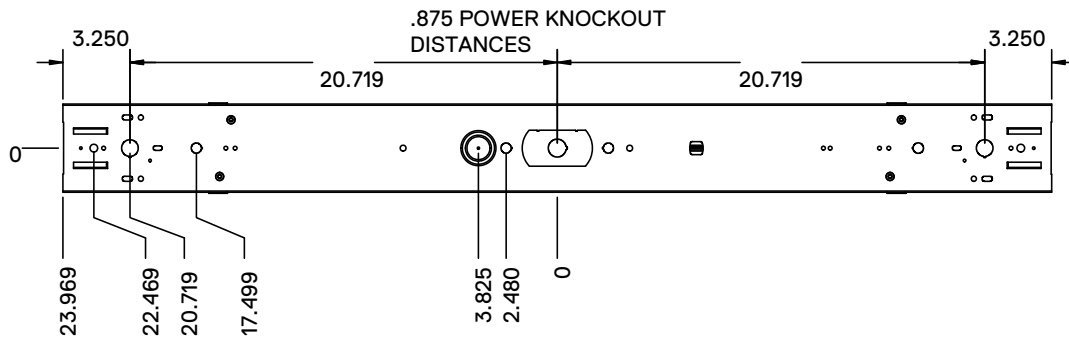

DIMENSIONS

RKBC48