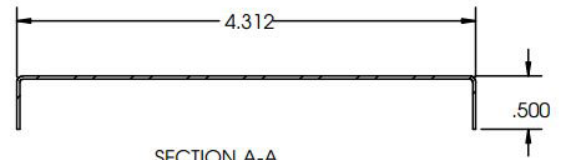

### DIMENSIONS

JOB NAME:

CAT#:

TYPE:

**DIMENSIONS**

**RKBC24**

Strip Width

(4.25 or 5.0 in.)

**RKBC48**