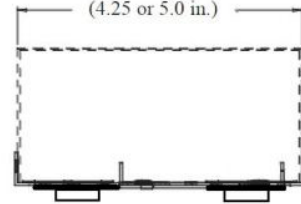

### DIMENSIONS

JOB NAME:

CAT#:

TYPE:

**DIMENSIONS**

**RKBC24**

Strip Width

(4.25 or 5.0 in.)

**RKBC48**