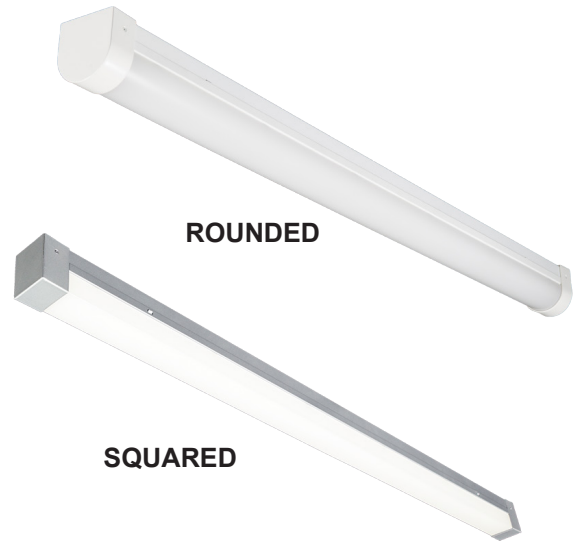

### APPLICATIONS

This full body micro silhouette makes a bold statement with a minimal design in your choice of finish. Scaled to the LED the matte white diffuser surrounds the diodes for soft lighting. This fixture can be surface mounted on wall or ceiling or pendant mounted with a specially engineered cable mounting kit.

### FEATURES & BENEFITS

- Fully assembled housing is formed and welded, 22 gauge steel, chemically treated to resist corrosion and enhance paint adhesion
- Clean body - No knock-outs on sides or ends.
- Knockouts on back accept standard electrical fittings (by others). Consult factory for other locations.
- Surface mount or pendant mount; horizontal or vertical
- $L_{70} \geq 60,000$ hrs
- Min CRI 80
- cETL<sub>US</sub> Listed