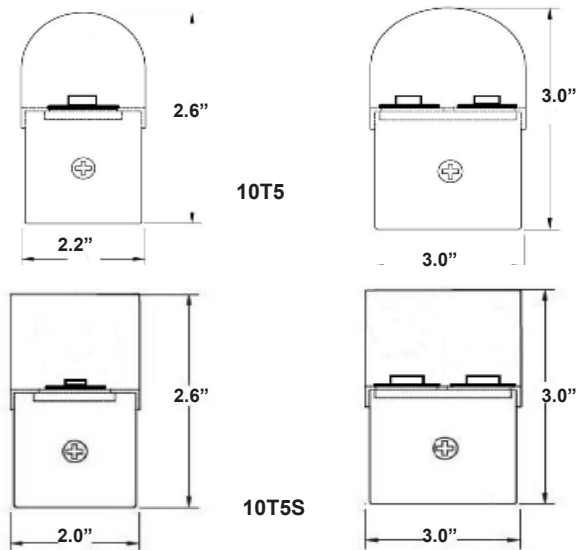

### DIMENSIONS

JOB NAME:

CAT#:

TYPE:

**ORDERING**

EXAMPLE: 10T5 24 LED 12 DMV WH SW 40

**LED**

1. SERIES	2. WIDTH	3. LENGTH	4. GEAR	5. WATTAGE/LUMENS	6. DRIVER	7. FINISH
<b>10T5</b> Rounded LED Surface Mount	(Blank) 2" W 3"	24 22.5" 36 34.5" 48 46.25" 96 92"	LED	<b>24 (2" Wide)</b> 12 12 Watts 1050 Lumens 18 18 Watts 1700 Lumens <b>24 (3" Wide)</b> 24 24 Watts 2160 Lumens 28 28 Watts 2700 Lumens 35 35 Watts 3400 Lumens <b>36 (2" Wide)</b> 22 22 Watts 1600 Lumens 29 29 Watts 2755 Lumens 36 36 Watts 3240 Lumens <b>36 (3" Wide)</b> 44 44 Watts 4180 Lumens 58 58 Watts 5510 Lumens <b>48 (2" Wide)</b> 24 24 Watts 2160 Lumens 28 28 Watts 2520 Lumens 36 35 Watts 3240 Lumens <b>48 (3" Wide)</b> 32 32 Watts 2880 Lumens 40 40 Watts 4000 Lumens 48 48 Watts 4320 Lumens 57 57 Watts 5400 Lumens 72 72 Watts 7000 Lumens <b>96 (2" Wide)</b> 32 32 Watts 3200 Lumens 48 48 Watts 4320 Lumens 57 57 Watts 5400 Lumens 72 72 Watts 6480 Lumens <b>96 (3" Wide)</b> 80 80 Watts 8000 Lumens 114 114 Watts 10250 Lumens 144 144 Watts 12960 Lumens	<b>DMV</b> 120-277V Multivolt 0-10V Dimmable <b>SDMV</b> Step dimming Multivolt <b>D120</b> Triac Dimming 120VAC <b>D277</b> Triac Dimming 277VAC <b>D1MV</b> 120-277VAC 0-10V Dimming (dim to 1%)	<b>WH</b> White <b>BK</b> Black <b>BN</b> Brushed Nickel <b>BZ</b> Bronze <b>SI</b> Silver