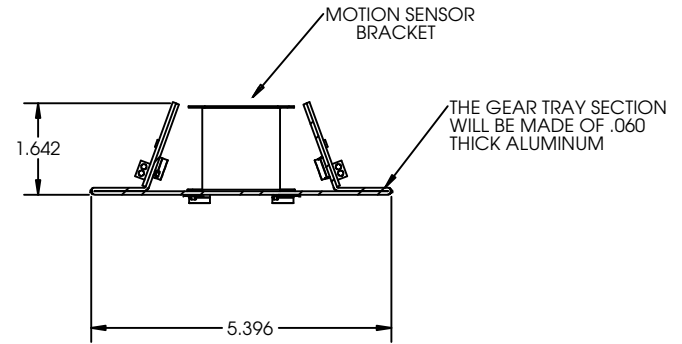

DRAWINGS & IMAGES

4' Parking Garage Gear Tray