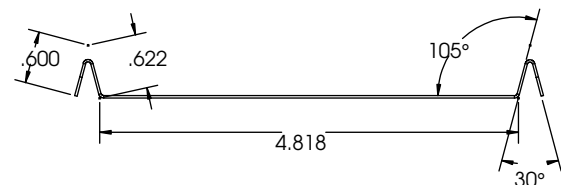

DRAWINGS & IMAGES

4' Parking Garage Gear Tray

4' Low Bay Gear Tray

8' Parking Garage Gear Tray

8' Low Bay Gear Tray

CATALOG#: _____
 PROJECT: _____
 TYPE: _____

DRAWINGS & IMAGES

Overall Dimensions (Housing, Lens and Latches)		Nominal Length	Width	Length	Depth
Housing with Frosted Lineal Ribbed Diffusers (RF)		2'	7.33"	27.68"	4.13"
		4'	7.33"	51.81"	4.13"
		8'	7.33"	98.51"	4.13"
Housing with Deep Frosted Lens (FR)		4'	7.33"	51.81"	5.63"