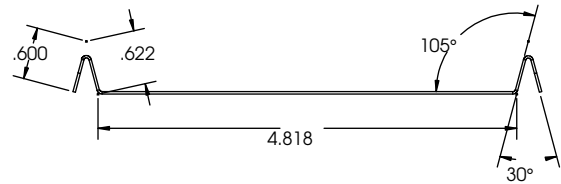

DRAWINGS & IMAGES

4' Parking Garage Gear Tray

4' Low Bay Gear Tray

8' Parking Garage Gear Tray

8' Low Bay Gear Tray

CATALOG#: _____
 PROJECT: _____
 TYPE: _____

DRAWINGS & IMAGES

Overall Dimensions (Housing, Lens and Latches)		Nominal Length	Width	Length	Depth
Housing with Frosted Lineal Ribbed Diffusers (RF)		2'	7.33"	27.68"	4.13"
		4'	7.33"	51.81"	4.13"
		8'	7.33"	98.51"	4.13"
Housing with Deep Frosted Lens (FR)		4'	7.33"	51.81"	5.63"