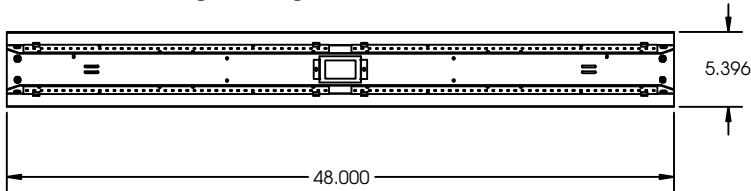

DRAWINGS & IMAGES

4' Parking Garage Gear Tray