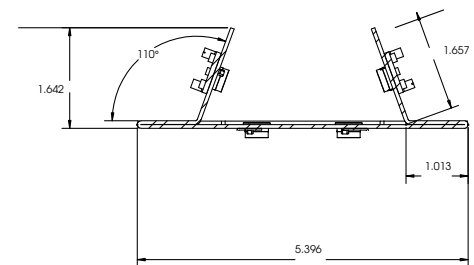

DRAWINGS & IMAGES

4' Parking Garage Gear Tray

4' Low Bay Gear Tray

8' Parking Garage Gear Tray

8' Low Bay Gear Tray

CATALOG#: _____
 PROJECT: _____
 TYPE: _____

DRAWINGS & IMAGES

Overall Dimensions (Housing, Lens and Latches)		Nominal Length	Width	Length	Depth
Housing with Frosted Lineal Ribbed Diffusers (RF)		2'	7.33"	27.68"	4.13"
		4'	7.33"	51.81"	4.13"
		8'	7.33"	98.51"	4.13"
Housing with Deep Frosted Lens (FR)		4'	7.33"	51.81"	5.63"

Clips & Hangers Accessories

- Replacement white latch (each sold separately)
- **H123**

- Stainless steel latch for each
- **CITLATCHSS**

- Stainless steel mounting bracket
- Mounts fixture at 45° angle from wall or ceiling
- **CITMB2L45DEG**