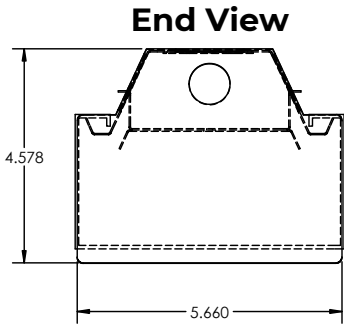

### APPLICATIONS

A clear acrylic #8 pattern lens and 1 or 2 rows of LEDs in a cross-section allows this wraparound to be suitable for a variety of applications. A full wireway allows for more uniform light distribution. A great choice for corridors, hallways and other institutional spaces.

Housing is 22 gauge baked white enamel cold rolled steel body and ends. Wiring knockouts are provided on back end of housing. Ballast cover or reflector snaps into place. No tools are required for ballast access. Lens is held with lift and shift method.

### DIMENSIONS

2 Rows of LEDs Distribution

1 Row of LEDs Distribution