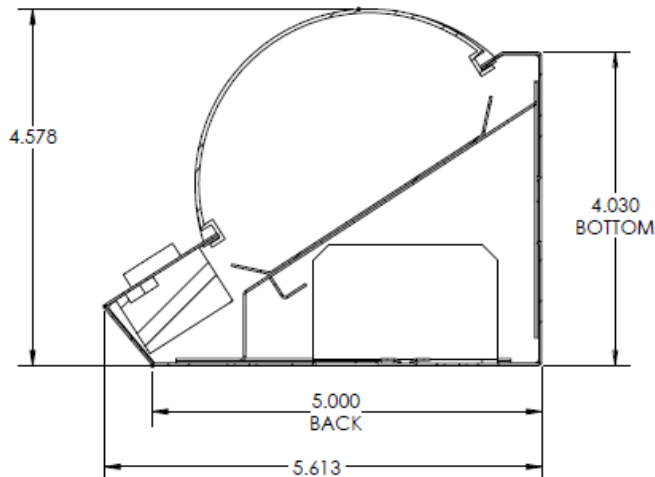

DRAWINGS & IMAGES

2 FT

4 FT