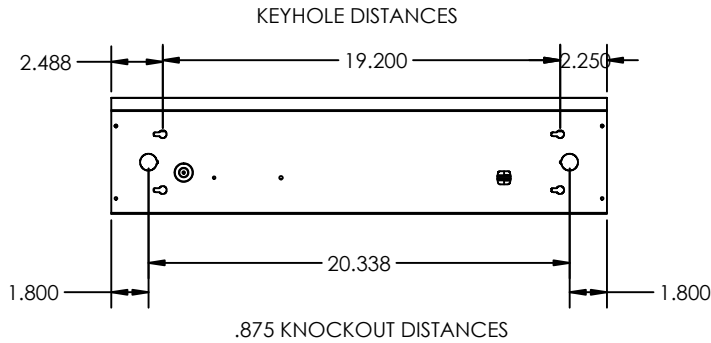

DIMENSIONS

2ft - 5.613"W x 24"L x 4.5781"Dp
4ft - 5.613"W x 48.878"L x 4.5781"Dp

FEATURES & BENEFITS

- Continuous row mounting
- Post painted powder coat finish
- White standard, custom colors available
- Suitable for dry and damp locations
- 50,000 hrs of L70 LED life
- CRI >80
- 0-10 Volt dimmable 120-277V
- Power factor 0.99
- 5 year warranty

DRAWINGS & IMAGES

2 FT

4 FT

ORDER INFORMATION

SENSOR		SERIES	LENS		SIZE		WATTAGE & LUMENS ²		DRIVER		CCT	
SS	Smart Sensor	STW LED Stairwell	FR	Frosted lens	24L	24"	Y15W	15 Watts 2050 Lumens	DMV	0-10V Dimming Input Voltage 120V - 277V	30K	3000K
							Y24W	24 Watts 3000 Lumens			35K	3500K
					48L	48"	Y48W	48 Watts 6000 Lumens			40K	4000K
							Y57W	57 Watts 6900 Lumens			50K	5000K
								DMV(XX)*	Input Voltage 120V - 277V			
								* (XX) for Percentage of Light Output when it is not Occupied.				