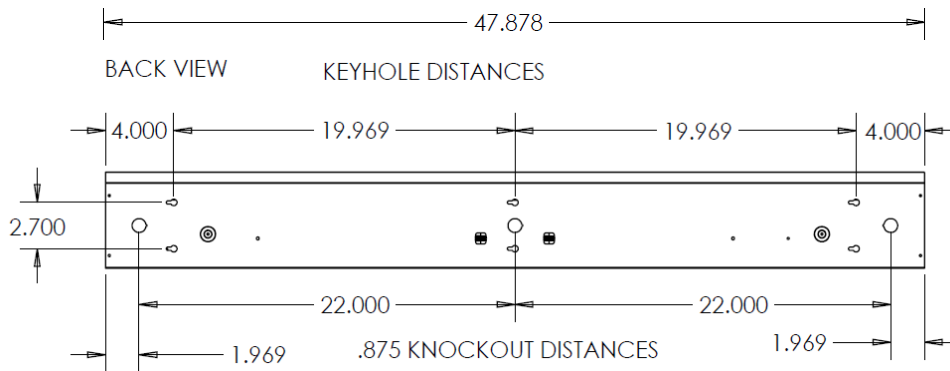

DIMENSIONS

2ft - 5.613"W x 24"L x 4.5781"Dp
4ft - 5.613"W x 48.878"L x 4.5781"Dp

FEATURES & BENEFITS

- Continuous row mounting
- Post painted powder coat finish
- White standard, custom colors available
- Suitable for dry and damp locations
- 50,000 hrs of L70 LED life
- CRI >80
- 0-10 Volt dimmable 120-277V
- Power factor 0.99
- 5 year warranty

DRAWINGS & IMAGES

2 FT

4 FT

ORDER INFORMATION

SENSOR		SERIES	LENS		SIZE		WATTAGE & LUMENS ²		DRIVER		CCT	
SS	Smart Sensor	STW LED Stairwell	FR	Frosted lens	24L	24"	Y15W	15 Watts 2050 Lumens	DMV	0-10V Dimming Input Voltage 120V - 277V	30K	3000K
							Y24W	24 Watts 3000 Lumens			35K	3500K
					48L	48"	Y48W	48 Watts 6000 Lumens			40K	4000K
							Y57W	57 Watts 6900 Lumens			50K	5000K
								DMV(XX)*	Input Voltage 120V - 277V			
								* (XX) for Percentage of Light Output when it is not Occupied.				