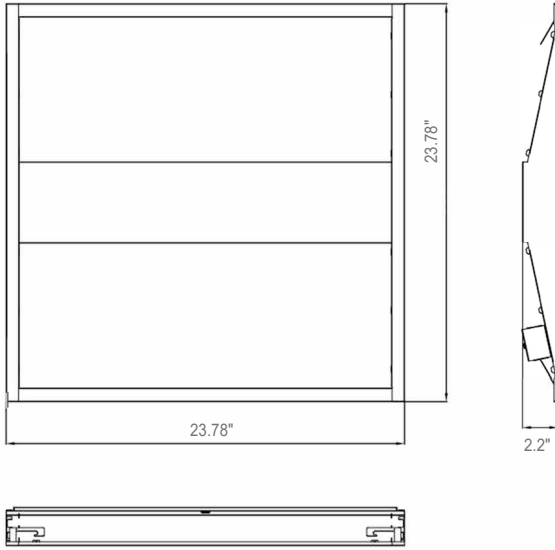

DRAWINGS & PHOTOS

2x2