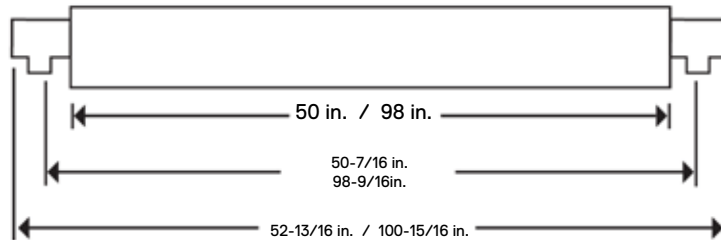

ORDER INFORMATION

Factory at your fingertips. Fill in the blanks to create your part number or create a custom configuration.

SERIES	SIZE	WATTAGE* & LUMENS*		DRIVER		COLOR/CRI**	
OSL Outdoor Sign Lighter 3/4" Hub	48L 48"	Y48W5900L	48 Watts 5900 Lumens	DMV	0-10V Dimming	30K	3000K 80 CRI
		Y57W6500L	57 Watts 6500 Lumens	G120	ELV/TRIAC Dimming at 120V only	35K	3500K 80 CRI
	96L 96"	Y96W11800L	96 Watts 11800 Lumens	D1MV	0-10V Dimming (dim to 1%)	40K	4000K 80 CRI
		Y114W13000L	114 Watts 13000 Lumens			50K	5000K 80 CRI

DRAWINGS & IMAGES

*Programmable LED drivers allow custom configured wattages and corresponding lumens.

NOTE: Values shown are typical or recorded under standardized conditions at 25°C. Actual performance may vary based environment or application. Specifications are subject to change without notice. We reserve the right to change design, materials, LED's and finish in any way that will not alter installed appearance or reduce function and performance.