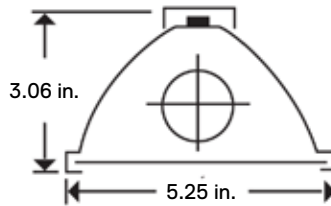

ORDER INFORMATION

Factory at your fingertips. Fill in the blanks to create your part number or create a custom configuration.

SERIES	SIZE	WATTAGE* & LUMENS*		DRIVER		COLOR/CRI**	
OSL Outdoor Sign Lighter 3/4" Hub	48L 48"	Y48W5900L	48 Watts 5900 Lumens	DMV	0-10V Dimming	30K	3000K 80 CRI
		Y57W6500L	57 Watts 6500 Lumens	G120	ELV/TRIAC Dimming at 120V only	35K	3500K 80 CRI
	96L 96"	Y96W11800L	96 Watts 11800 Lumens	D1MV	0-10V Dimming (dim to 1%)	40K	4000K 80 CRI
		Y114W13000L	114 Watts 13000 Lumens			50K	5000K 80 CRI

DRAWINGS & IMAGES

*Programmable LED drivers allow custom configured wattages and corresponding lumens.

NOTE: Values shown are typical or recorded under standardized conditions at 25°C. Actual performance may vary based environment or application. Specifications are subject to change without notice. We reserve the right to change design, materials, LED's and finish in any way that will not alter installed appearance or reduce function and performance.