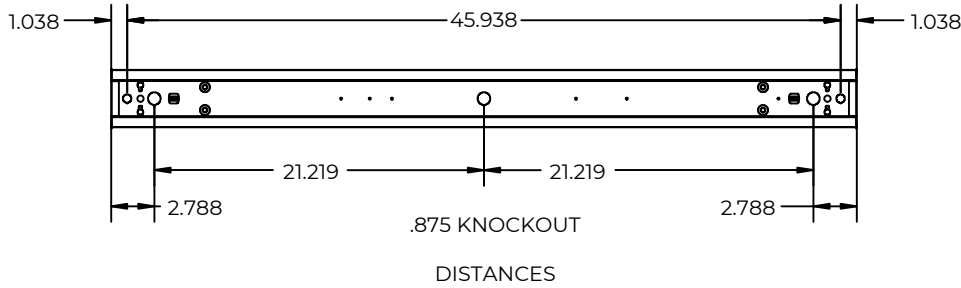

LDA48

.575 KNOCKOUT DISTANCES