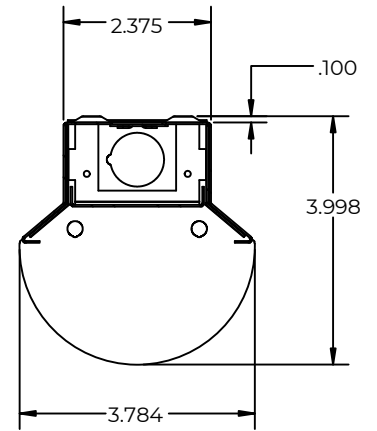

PHYSICAL SPECS

- SIZE: 2.25" H x 1.38" W x 0.82" D (5.715 cm x 3.51 cm x 2.08 cm)
- WEIGHT: 4 oz
- MOUNTING: Snaps into 2 3/16" H x 1 5/16" W x 1" D cavity in fixture
- COLOR: White

JOB NAME:
CAT#:
TYPE:
ORDERING

**Cord & Whip Ordering Chart (Add to End of Fixture Part Number)

Part No.	# of Wires	Length	End Fitting	Finish	Voltage**	Amps (TL Only)**
WP - Whip CS - Cordset	(Blank) 3 Wire 4 - 4 Wire 5 - 5 Wire 6 - 6 Wire	(Blank) 6 feet 8 - 8 feet 10 - 10 feet 12 - 12 feet 15 - 15 feet	(Blank) No Plug P* - Standard Plug TL** - Twist Lock	BK - Black WH - White	(Blank) 120-277V ² 120 - 120V* 277 - 277V 347 - 347V 480 - 480V	15 - 15 Amps 20 - 20 Amps

JOB NAME:

CAT#:

TYPE:

DIMENSIONS

LDA24

.575 KNOCKOUT
DISTANCES

End View

LDA48