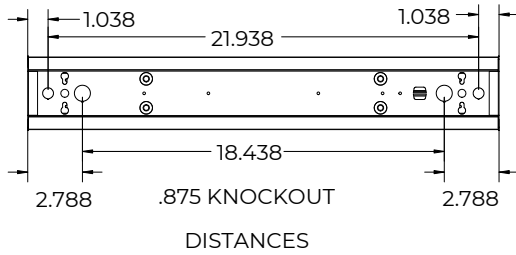

PHYSICAL SPECS

- SIZE: 2.25" H x 1.38" W x 0.82" D (5.715 cm x 3.51 cm x 2.08 cm)
- WEIGHT: 4 oz
- MOUNTING: Snaps into 2 3/16" H x 1 5/16" W x 1" D cavity in fixture
- COLOR: White

JOB NAME:
CAT#:
TYPE:
ORDERING

**Cord & Whip Ordering Chart (Add to End of Fixture Part Number)

Part No.	# of Wires	Length	End Fitting	Finish	Voltage**	Amps (TL Only)**
WP - Whip CS - Cordset	(Blank) 3 Wire 4 - 4 Wire 5 - 5 Wire 6 - 6 Wire	(Blank) 6 feet 8 - 8 feet 10 - 10 feet 12 - 12 feet 15 - 15 feet	(Blank) No Plug P* - Standard Plug TL** - Twist Lock	BK - Black WH - White	(Blank) 120-277V ² 120 - 120V* 277 - 277V 347 - 347V 480 - 480V	15 - 15 Amps 20 - 20 Amps

JOB NAME:

CAT#:

TYPE:

DIMENSIONS

LDA24

.575 KNOCKOUT
DISTANCES

End View

LDA48

.575 KNOCKOUT DISTANCES

LDA96

.575 KNOCKOUT DISTANCES