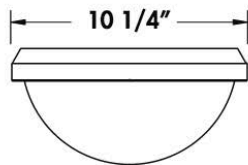

FC361

FC362

FC363

DIMENSIONS

FC361

HCMT: 5 1/8"

FC362

HCMT: 5 1/8"

FC363

HCMT: 5 1/8"

JOB NAME:

CAT#:

TYPE:

ORDERING

EXAMPLE: FC361 LE800 W W C P

LE800