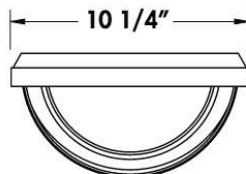

FC361

FC362

FC363

DIMENSIONS

FC361

HCMT: 5 1/8"

FC362

HCMT: 5 1/8"

FC363

HCMT: 5 1/8"

JOB NAME:

CAT#:

TYPE:

ORDERING

EXAMPLE: FC361 LE800 W W C P

LE800