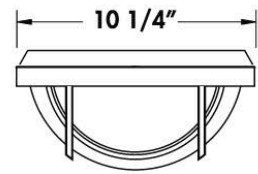

FC361

FC362

FC363

DIMENSIONS

FC361

HCMT: 5 1/8"

FC362

HCMT: 5 1/8"

FC363

HCMT: 5 1/8"

JOB NAME:

CAT#:

TYPE:

ORDERING

EXAMPLE: FC361 LE800 W W C P

LE800