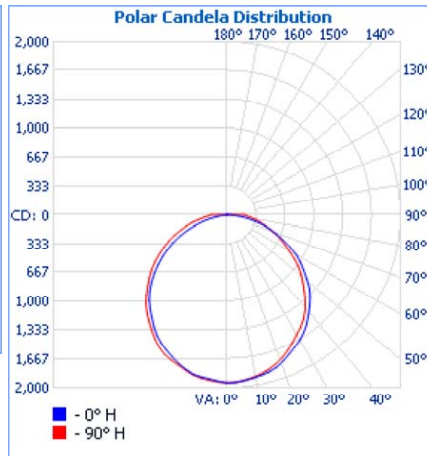

ORDER INFORMATION

Factory at your fingertips. Fill in the blanks to create your part number or create a custom configuration.

SERIES	LENS MATERIAL		WIDTH	SIZE		WATTAGE* & LUMENS*		DRIVER		CCT/CRI		
ECL LED Surface Rounded Silhouette	A	Prismatic acrylic #12 pattern	2	9.5"	24L	25.75"	S24W2000L	24 Watts 2000 Lumens	DMV	0-10V Dimming	30K	3000K 80 CRI
	MW	Matte white acrylic					H36W2900L	36 Watts 2900 Lumens	G120	ELV/TRIAC Dimming at 120V only	35K	3500K 80 CRI
	RE	MicroProfile diffuser	4	16.5"	48L	51.25"	S32W2900L	32 Watts 2900 Lumens	D1MV	0-10V Dimming (dim to 1%)	40K	4000K 80 CRI
							S48W4000L	48 Watts 4000 Lumens			50K	5000K 80 CRI
							S57W4500L	57 Watts 4500 Lumens			930K	3000K 90CRI
	RE	MicroProfile diffuser	4	16.5"	48L	51.25"	S48W4000L	48 Watts 4000 Lumens	D1MV	0-10V Dimming (dim to 1%)	935K	3500K 90CRI
							S96W8000L	96 Watts 8000 Lumens			940K	4000K 90CRI
											950K	5000K 90CRI

DRAWINGS & IMAGES

**Back
248L**

448L

.875 POWER KO DISTANCES

PHOTOMETRICS

24L - ECLMW248LS48W4000LDMV35KWH

Zonal Lumen Summary

Zone	Lumens	% Luminaire
0-30	1,026.3	24.8%
0-40	1,682.8	40.6%
0-60	3,001.5	72.4%
60-90	1,094.0	26.4%
70-100	626.1	15.1%
90-120	47.6	1.1%
0-90	4,095.6	98.9%
90-180	47.6	1.1%
0-180	4,143.2	100%

48L - ECLMW448LS57W4500LDMV35KWH

Zonal Lumen Summary

Zone	Lumens	% Luminaire
0-30	1,503.2	26.3%
0-40	2,461.7	43%
0-60	4,356.5	76.1%
60-90	1,331.2	23.3%
70-100	672.2	11.7%
90-120	37.4	0.7%
0-90	5,687.7	99.3%
90-180	37.4	0.7%
0-180	5,725.0	100%