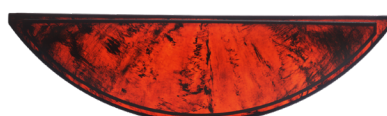

Texas Fluorescents
Reinvented

CATALOG#: _____
PROJECT: _____
TYPE: _____

Series ECL

Rounded Silhouette LED Surface Mount

The softly rounded Eclipse profile adds a pleasant architectural element to any commercial environment. Featuring a choice of decorative end cap finishes, both luminous and opaque, to coordinate with the most popular interior finishes.

CONSTRUCTION

Low-profile, softly-rounded silhouette fixture for a wide variety of modern interior applications that will "eclipse" the competition.

MOUNTING

Direct wall mount

TYPICAL OPTIONS & ACCESSORIES

END CAP FINISH	
WH	White
WM	White marble
IM	Ivory marble
TO	Tortoise
BM	Black marble
SI	Silver

End Finishes

Black Marble

Ivory Marble

Silver

White

Tortoise

White Marble