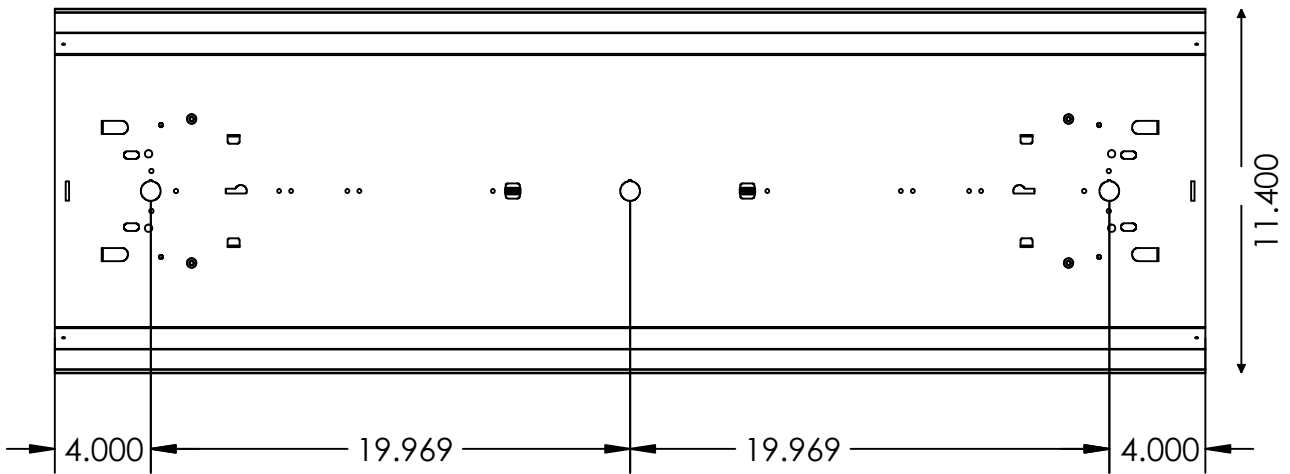

448L

.875 POWER KO DISTANCES