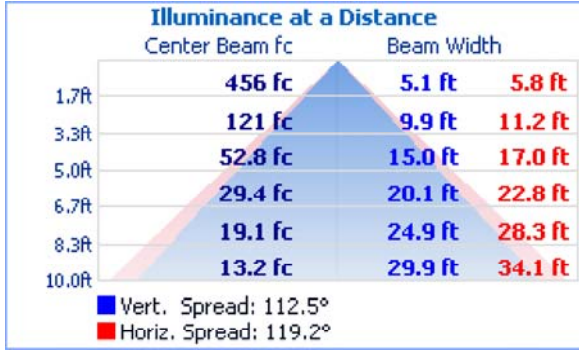

DRAWINGS & IMAGES

**Back
248L**

448L

.875 POWER KO DISTANCES

PHOTOMETRICS

24L - ECLMW248LS48W4000LDMV35KWH

Zonal Lumen Summary

Zone	Lumens	% Luminaire
0-30	1,026.3	24.8%
0-40	1,682.8	40.6%
0-60	3,001.5	72.4%
60-90	1,094.0	26.4%
70-100	626.1	15.1%
90-120	47.6	1.1%
0-90	4,095.6	98.9%
90-180	47.6	1.1%
0-180	4,143.2	100%