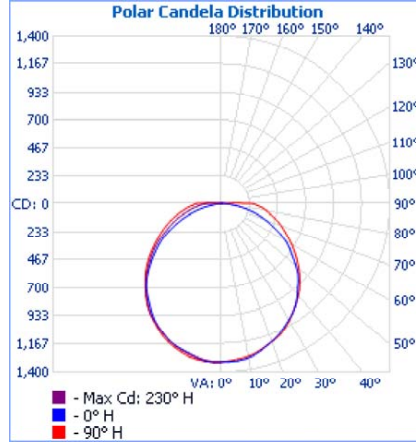

ORDER INFORMATION

Factory at your fingertips. Fill in the blanks to create your part number or create a custom configuration.

SERIES	LENS MATERIAL		WIDTH	SIZE		WATTAGE* & LUMENS*		DRIVER		CCT/CRI		
ECL LED Surface Rounded Silhouette	A	Prismatic acrylic #12 pattern	2	9.5"	24L	25.75"	S24W2000L	24 Watts 2000 Lumens	DMV	0-10V Dimming	30K	3000K 80 CRI
	MW	Matte white acrylic					H36W2900L	36 Watts 2900 Lumens	G120	ELV/TRIAC Dimming at 120V only	35K	3500K 80 CRI
	RE	MicroProfile diffuser	4	16.5"	48L	51.25"	S32W2900L	32 Watts 2900 Lumens	D1MV	0-10V Dimming (dim to 1%)	40K	4000K 80 CRI
							S48W4000L	48 Watts 4000 Lumens			50K	5000K 80 CRI
							S57W4500L	57 Watts 4500 Lumens			930K	3000K 90CRI
	RE	MicroProfile diffuser	4	16.5"	48L	51.25"	S48W4000L	48 Watts 4000 Lumens	D1MV	0-10V Dimming (dim to 1%)	935K	3500K 90CRI
							S96W8000L	96 Watts 8000 Lumens			940K	4000K 90CRI
											950K	5000K 90CRI

DRAWINGS & IMAGES

**Back
248L**

448L

.875 POWER KO DISTANCES

PHOTOMETRICS

24L - ECLMW248LS48W4000LDMV35KWH

Zonal Lumen Summary

Zone	Lumens	% Luminaire
0-30	1,026.3	24.8%
0-40	1,682.8	40.6%
0-60	3,001.5	72.4%
60-90	1,094.0	26.4%
70-100	626.1	15.1%
90-120	47.6	1.1%
0-90	4,095.6	98.9%
90-180	47.6	1.1%
0-180	4,143.2	100%

48L - ECLMW448LS57W4500LDMV35KWH

Zonal Lumen Summary

Zone	Lumens	% Luminaire
0-30	1,503.2	26.3%
0-40	2,461.7	43%
0-60	4,356.5	76.1%
60-90	1,331.2	23.3%
70-100	672.2	11.7%
90-120	37.4	0.7%
0-90	5,687.7	99.3%
90-180	37.4	0.7%
0-180	5,725.0	100%