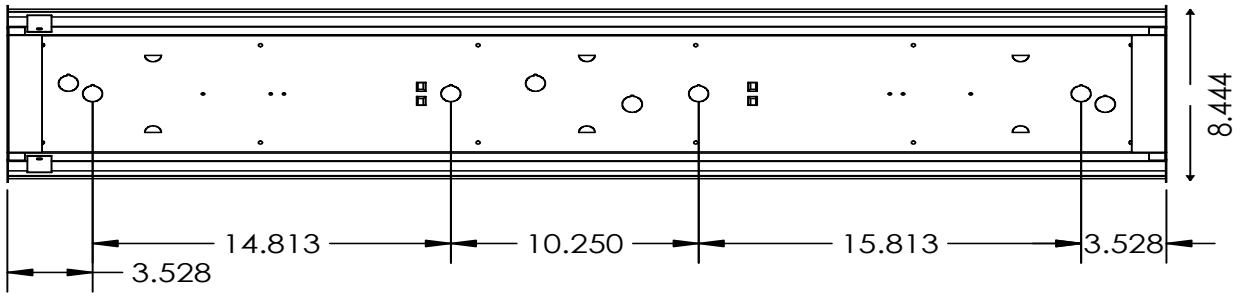

DRAWINGS & IMAGES

**Back
248L**