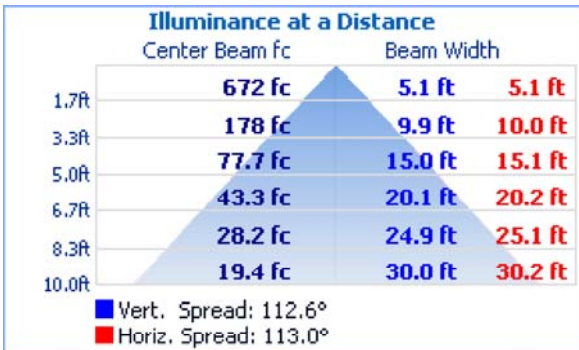

48L - ECLMW448LS57W4500LDMV35KWH

Zonal Lumen Summary

Zone	Lumens	% Luminaire
0-30	1,503.2	26.3%
0-40	2,461.7	43%
0-60	4,356.5	76.1%
60-90	1,331.2	23.3%
70-100	672.2	11.7%
90-120	37.4	0.7%
0-90	5,687.7	99.3%
90-180	37.4	0.7%
0-180	5,725.0	100%