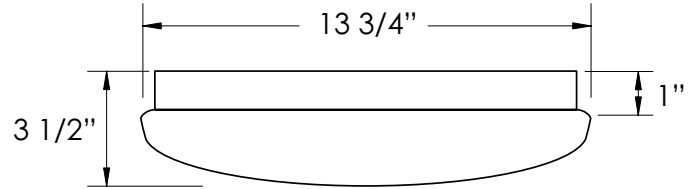

CONSTRUCTION

Aluminum housing with lighting grade post painted enamel finish. Smooth white, low-profile, saucer-styled acrylic diffuser.

MOUNTING

Mounting on walls or ceilings.

DIMENSIONS

11L - 11"Dia. x 3"H
14L - 14"Dia. x 3.5"H

ORDER INFORMATION

ITEM NUMBER	DESCRIPTION
TFC11L13W900LD12030K	11" Dia x 3"H / Mushroom / 13W 900L / TRIAC Dim / 3000K
TFC11L14W1350LD12030K	11" Dia x 3"H / Mushroom / 14W 1350L / TRIAC Dim / 3000K
TFC14L14W1350LD12030K	14" Dia x 3.5"H / Mushroom / 14W 1350L / TRIAC Dim / 3000K
TFC14L23W1850LD12030K	14" Dia x 3.5"H / Mushroom / 23W 1850L / TRIAC Dim / 3000K

DRAWINGS & IMAGES

11"

14"

NOTE: Values shown are typical or recorded under standardized conditions at 25°C. Actual performance may vary based environment or application. Specifications are subject to change without notice. We reserve the right to change design, materials, LED's and finish in any way that will not alter installed appearance or reduce function and performance.