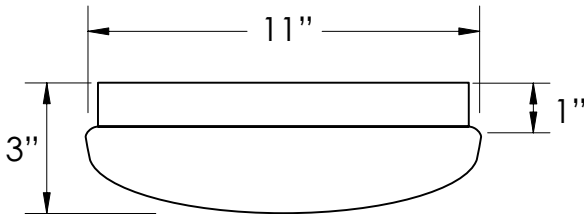

CONSTRUCTION

Aluminum housing with lighting grade post painted enamel finish. Smooth white, low-profile, saucer-styled acrylic diffuser.

MOUNTING

Mounting on walls or ceilings.

DIMENSIONS

11L - 11"Dia. x 3"H
14L - 14"Dia. x 3.5"H

ORDER INFORMATION

ITEM NUMBER	DESCRIPTION
TFC11L13W900LD12030K	11" Dia x 3"H / Mushroom / 13W 900L / TRIAC Dim / 3000K
TFC11L14W1350LD12030K	11" Dia x 3"H / Mushroom / 14W 1350L / TRIAC Dim / 3000K
TFC14L14W1350LD12030K	14" Dia x 3.5"H / Mushroom / 14W 1350L / TRIAC Dim / 3000K
TFC14L23W1850LD12030K	14" Dia x 3.5"H / Mushroom / 23W 1850L / TRIAC Dim / 3000K

DRAWINGS & IMAGES

11"

14"

NOTE: Values shown are typical or recorded under standardized conditions at 25°C. Actual performance may vary based environment or application. Specifications are subject to change without notice. We reserve the right to change design, materials, LED's and finish in any way that will not alter installed appearance or reduce function and performance.