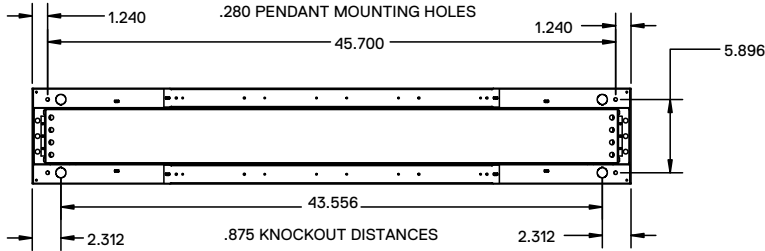

DRAWINGS & IMAGES

4ft - Pendant Mount

BACK VIEW