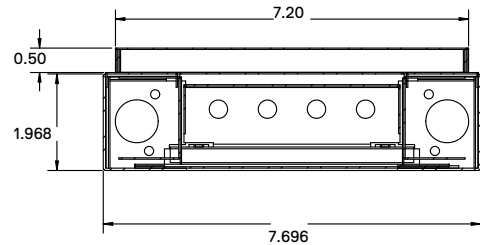

Pendant Mount, Surface Mount or Wall Mount

DIMENSIONS

4ft- 48.00"L x 7.60"W x 1.90"H
8ft- 96.00"L x 7.60"W x 1.90"H

FEATURES & BENEFITS

- Available in Pendant, Surface and Wall mount
- Low profile 1.90"H
- Exceptionally well into low ceiling environments
- CRI >80
- >50,000 hrs of L70 LED life
- 0-10V Dimming 120-277V
- Power Factor 0.99
- 5 year warranty

DRAWINGS & IMAGES

4ft - Pendant Mount

BACK VIEW

END VIEW

TOP

4ft - Surface Mount

BACK VIEW

END VIEW

SIDE VIEW

Wall Mount

SIDE VIEW

TOP

END VIEW