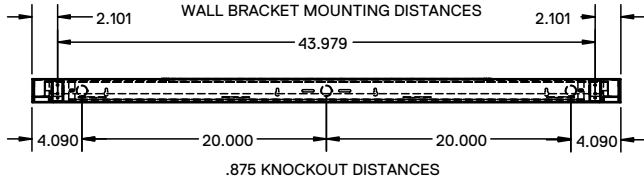

DRAWINGS & IMAGES

4ft - Pendant Mount

BACK VIEW

END VIEW

TOP

4ft - Surface Mount

BACK VIEW

END VIEW

SIDE VIEW

Wall Mount

SIDE VIEW

TOP

END VIEW