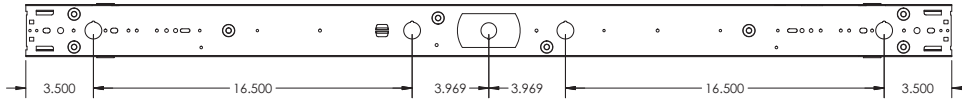

DIMENSIONS

2ft. - 24"L x 2.75"W x 2"H

4ft. - 48"L x 2.75"W x 2"H

8ft. - 96"L x 2.75"W x 2"H

Consult factory for custom length options

FEATURES & BENEFITS

- Fully assembled housing is formed and welded, 22 gauge steel
- Available in white, black or silver standard finishes; consult factory for custom finish options
- Option of smooth frosted lens to maximize light output
- Available in many lumen packages / wattages, through use of programmable drivers
- Multiple Kelvin temperatures; consult factory for RGBW option
- Recommended for retail and commercial applications, warehouses and utility areas requiring general illumination
- Suitable for dry or damp locations
- >50,000 hrs of L70 LED life
- CRI >80
- Power Factor >0.90
- 0-10 Volt dimmable 120-277V (120 ELV/TRIAC avail)
- Emergency battery backup available
- 5 year warranty

DRAWINGS & IMAGES

End View

4 FT

8 FT