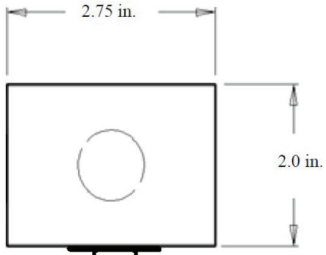

DIMENSIONS

2ft. - 24"L x 2.75"W x 2"H

4ft. - 48"L x 2.75"W x 2"H

8ft. - 96"L x 2.75"W x 2"H

Consult factory for custom length options

FEATURES & BENEFITS

- Fully assembled housing is formed and welded, 22 gauge steel
- Available in white, black or silver standard finishes; consult factory for custom finish options
- Option of smooth frosted lens to maximize light output
- Available in many lumen packages / wattages, through use of programmable drivers
- Multiple Kelvin temperatures; consult factory for RGBW option
- Recommended for retail and commercial applications, warehouses and utility areas requiring general illumination
- Suitable for dry or damp locations
- >50,000 hrs of L70 LED life
- CRI >80
- Power Factor >0.90
- 0-10 Volt dimmable 120-277V (120 ELV/TRIAC avail)
- Emergency battery backup available
- 5 year warranty

DRAWINGS & IMAGES

End View

4 FT

8 FT