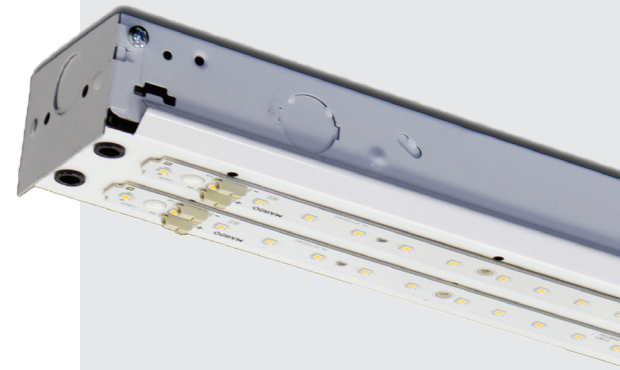

Texas Fluorescents
Reinvented

CATALOG# : _____
PROJECT : _____
TYPE : _____

Series S

LED Open Strip (2.75" WIDE)

The S Series is a narrow body LED strip for interior warehouse, retail, and utility areas requiring general illumination. The fixture is designed in a commercial-quality, narrow strip configuration. Recommended for retail and commercial applications, warehouses and utility areas requiring general illumination.

CONSTRUCTION

Housing is die-formed and embossed code 22 gauge steel. Finish is high reflectance baked white enamel. Wiring knockouts are provided on back, side, and end of housing.

MOUNTING

Surface mount, chain hung, double stem.

DIMENSIONS

2ft. - 24"L x 2.75"W x 2"H

4ft. - 48"L x 2.75"W x 2"H

8ft. - 96"L x 2.75"W x 2"H

Consult factory for custom length options

FEATURES & BENEFITS

- Fully assembled housing is formed and welded, 22 gauge steel
- Available in white, black or silver standard finishes; consult factory for custom finish options
- Option of smooth frosted lens to maximize light output
- Available in many lumen packages / wattages, through use of programmable drivers
- Multiple Kelvin temperatures; consult factory for RGBW option
- Recommended for retail and commercial applications, warehouses and utility areas requiring general illumination
- Suitable for dry or damp locations
- >50,000 hrs of L70 LED life
- CRI >80
- Power Factor >0.90
- 0-10 Volt dimmable 120-277V (120 ELV/TRIAC avail)
- Emergency battery backup available
- 5 year warranty

Texas Fluorescents
Reinvented

CATALOG# : _____

PROJECT : _____

TYPE : _____

Series S

LED Open Strip (2.75" WIDE)

ORDER INFORMATION

Factory at your fingertips. Fill in the blanks to create your part number or create a custom configuration.