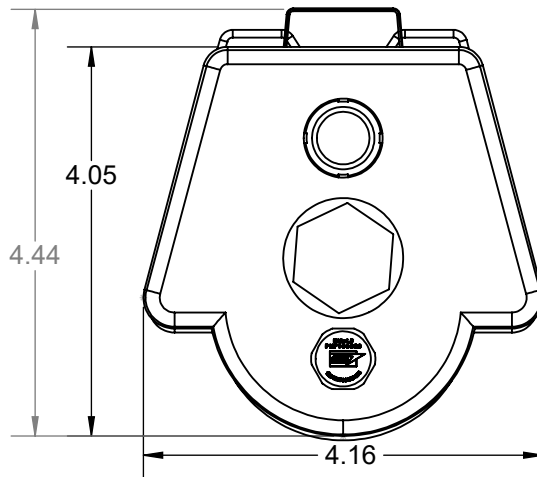

Available in 2, 4 and 8 Ft sizes - Consult for other Options