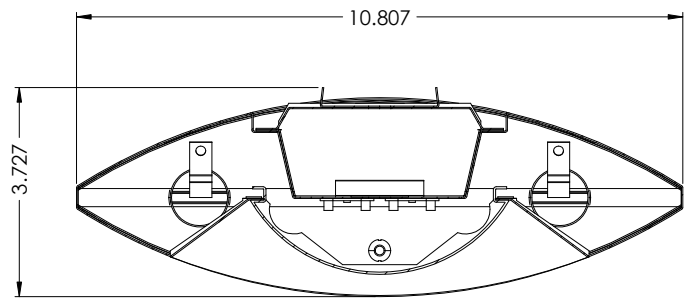

CONSTRUCTION

Rugged steel housing with anti-rust protection powder coated white. Custom paint finishes available.

MOUNTING

For cable mounting only.

FIXTURE DIMENSIONS

48L: 10.83"W x 48.13"L x 3.73"H

96L: 10.83"W x 96.31L x 3.73"H

PRODUCT DIMENSIONS - 4FT

DETAIL B

SCALE 1 : 2

SECTION A-A

SCALE 1 : 2

DOWNLIGHT SIDE

PRODUCT DIMENSIONS - 8FT

DETAIL B

SCALE 1 : 2

SECTION A-A

SCALE 1 : 2

DOWNLIGHT SIDE