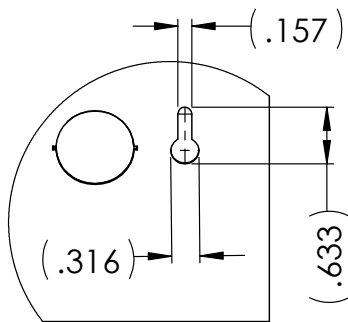

CONSTRUCTION

Rugged steel housing with anti-rust protection powder coated white. Custom paint finishes available.

MOUNTING

For cable mounting only.

FIXTURE DIMENSIONS

48L: 10.83"W x 48.13"L x 3.73"H

96L: 10.83"W x 96.31L x 3.73"H

PRODUCT DIMENSIONS - 4FT

DETAIL B

SCALE 1 : 2

SECTION A-A

SCALE 1 : 2

DOWNLIGHT SIDE

PRODUCT DIMENSIONS - 8FT

DETAIL B

SCALE 1 : 2

SECTION A-A

SCALE 1 : 2

DOWNLIGHT SIDE