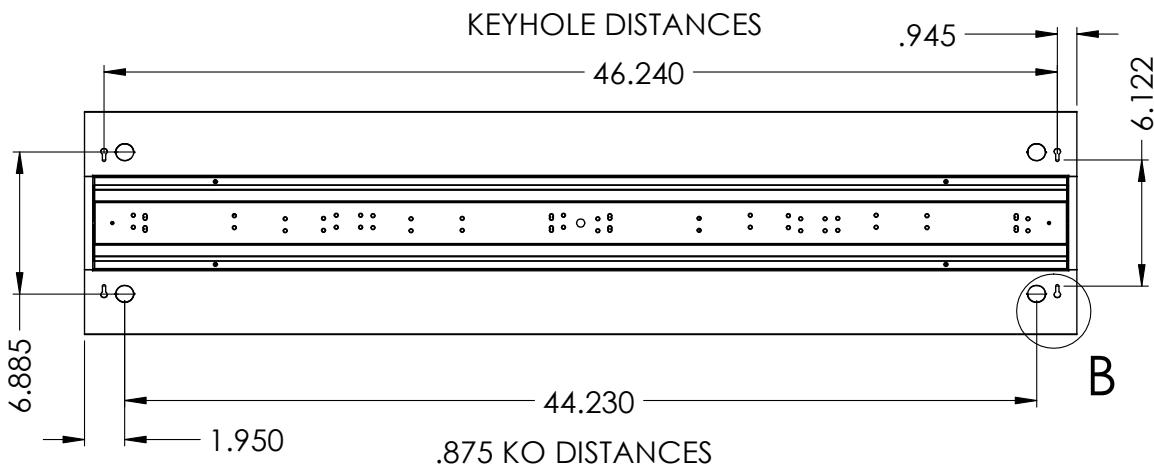

PLIN Series

LED Low Profile Linear Lighting

The PLIN Series is a subtle LED low-profile ellipsoidal pendant luminaire. Available in 96" and 48" modular lengths for individual or row configurations. End caps can be added to beginning of row, end of row or both ends of individual units. For continuous row mounting, wiring (supplied with fixture) feeds through enclosed wireway. Sleek, compact, and low profile bullnose silhouette makes a dynamic design statement used individually or in graceful linear runs. When suspended, the Low Profile appears to float in the environment. Ideal for settings requiring generous overall illumination as well controlled task lighting with the direct distributions. Consult factory for upright option.

CONSTRUCTION

Rugged steel housing with anti-rust protection powder coated white. Custom paint finishes available.

MOUNTING

For cable mounting only.

FIXTURE DIMENSIONS

48L: 10.83"W x 48.13"L x 3.73"H

96L: 10.83"W x 96.31L x 3.73"H

PRODUCT DIMENSIONS - 4FT

DETAIL B

SCALE 1 : 2

SECTION A-A

SCALE 1 : 2

DOWNLIGHT SIDE

PRODUCT DIMENSIONS - 8FT

DETAIL B