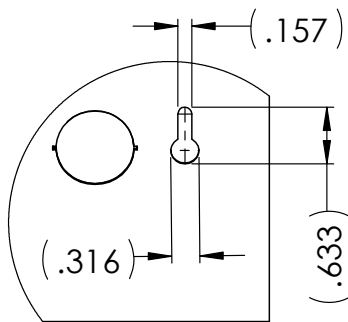

CONSTRUCTION

Rugged steel housing with anti-rust protection powder coated white. Custom paint finishes available.

MOUNTING

For cable mounting only.

FIXTURE DIMENSIONS

48L: 10.83"W x 48.13"L x 3.73"H

96L: 10.83"W x 96.31L x 3.73"H

PRODUCT DIMENSIONS - 4FT

DETAIL B

SCALE 1 : 2

SECTION A-A

SCALE 1 : 2

DOWNLIGHT SIDE

PRODUCT DIMENSIONS - 8FT

DETAIL B