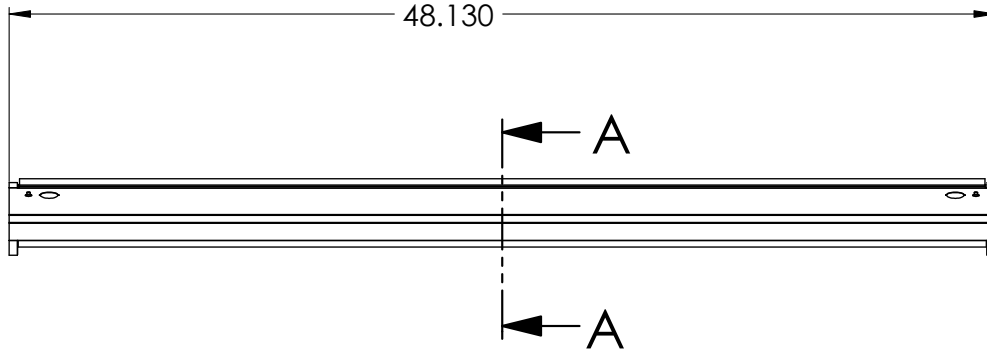

PLIN Series

LED Low Profile Linear Lighting

The PLIN Series is a subtle LED low-profile ellipsoidal pendant luminaire. Available in 96" and 48" modular lengths for individual or row configurations. End caps can be added to beginning of row, end of row or both ends of individual units. For continuous row mounting, wiring (supplied with fixture) feeds through enclosed wireway. Sleek, compact, and low profile bullnose silhouette makes a dynamic design statement used individually or in graceful linear runs. When suspended, the Low Profile appears to float in the environment. Ideal for settings requiring generous overall illumination as well controlled task lighting with the direct distributions. Consult factory for upright option.

CONSTRUCTION

Rugged steel housing with anti-rust protection powder coated white. Custom paint finishes available.

MOUNTING

For cable mounting only.

FIXTURE DIMENSIONS

48L: 10.83"W x 48.13"L x 3.73"H

96L: 10.83"W x 96.31L x 3.73"H

PRODUCT DIMENSIONS - 4FT

DETAIL B

SCALE 1 : 2

SECTION A-A

SCALE 1 : 2

DOWNLIGHT SIDE

PRODUCT DIMENSIONS - 8FT

DETAIL B