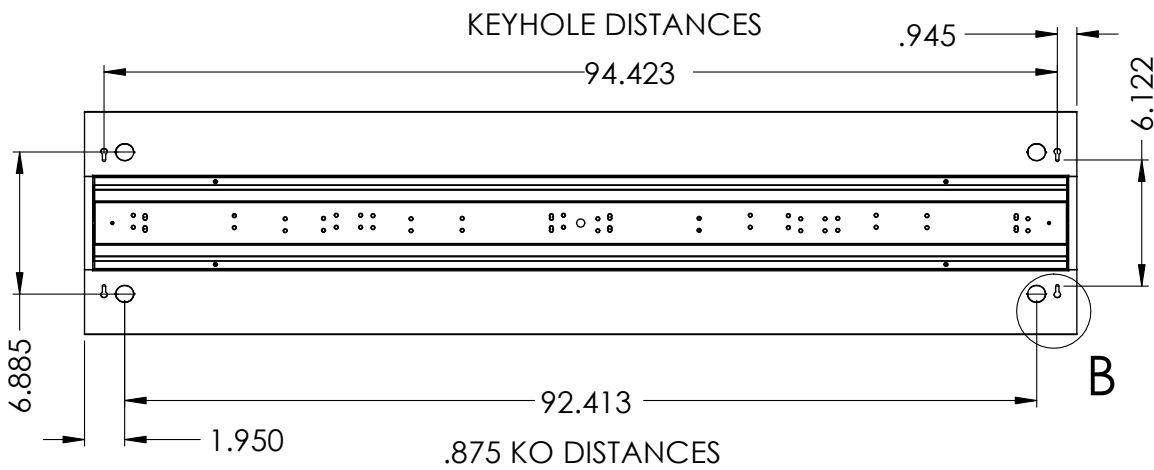

PLIN Series

LED Low Profile Linear Lighting

The PLIN Series is a subtle LED low-profile ellipsoidal pendant luminaire. Available in 96" and 48" modular lengths for individual or row configurations. End caps can be added to beginning of row, end of row or both ends of individual units. For continuous row mounting, wiring (supplied with fixture) feeds through enclosed wireway. Sleek, compact, and low profile bullnose silhouette makes a dynamic design statement used individually or in graceful linear runs. When suspended, the Low Profile appears to float in the environment. Ideal for settings requiring generous overall illumination as well controlled task lighting with the direct distributions. Consult factory for upright option.

CONSTRUCTION

Rugged steel housing with anti-rust protection powder coated white. Custom paint finishes available.

MOUNTING

For cable mounting only.

FIXTURE DIMENSIONS

48L: 10.83"W x 48.13"L x 3.73"H

96L: 10.83"W x 96.31L x 3.73"H

PRODUCT DIMENSIONS - 4FT

DETAIL B

SCALE 1 : 2

SECTION A-A

SCALE 1 : 2

DOWNLIGHT SIDE

PRODUCT DIMENSIONS - 8FT

DETAIL B

SCALE 1 : 2

SECTION A-A

SCALE 1 : 2

DOWNLIGHT SIDE