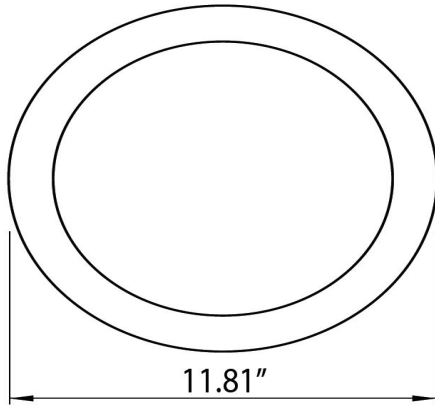

DRAWINGS & IMAGES

ORDER INFORMATION

SERIES	DESCRIPTION
OUTMW15W1200LD120BK40K	LED ROUND 12 in. Diameter, Black 120V only, 1200 Lumens, 4000K
OUTMW15W1200LD120WH40K	LED ROUND 12 in. Diameter, White 120V only, 1200 Lumens, 4000K
OUTEYMW15W1200LD120WH40K	LED ROUND EYELID 12 in. Diameter, White 120V only, 1200 Lumens, 4000K
OUTEYMW15W1200LD120BK40K	LED ROUND EYELID 12 in. Diameter, Black 120V only, 1200 Lumens, 4000K