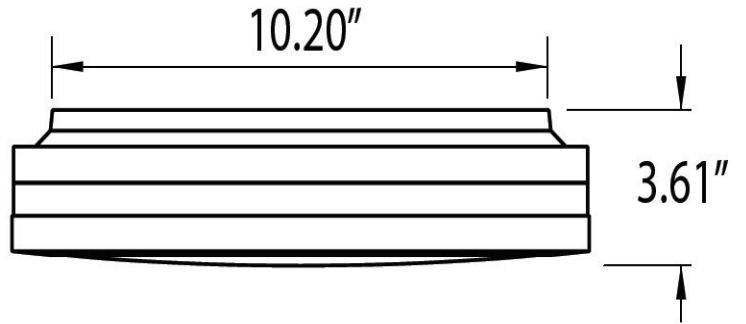

ELECTRICAL

Fixture operates at 120 volts, 60 Hz. Standard input = 15 watts. Operating temperature -30°C to 40°C

DIMENSIONS

12" Diameter x 3.125"H

FEATURES & BENEFITS

- Wall or ceiling mount
- Powder coated cast aluminum
- Enclosed & gasketed
- ELT Listed for wet locations (IP65)
- CRI >80
- 50,000 hrs of L70 LED life
- Temp -30°C to +40°C
- 120V dimming
- 50/60 Hz
- 5 year warranty

DRAWINGS & IMAGES

ORDER INFORMATION

SERIES	DESCRIPTION
OUTMW15W1200LD120BK40K	LED ROUND 12 in. Diameter, Black 120V only, 1200 Lumens, 4000K
OUTMW15W1200LD120WH40K	LED ROUND 12 in. Diameter, White 120V only, 1200 Lumens, 4000K
OUTEYMW15W1200LD120WH40K	LED ROUND EYELID 12 in. Diameter, White 120V only, 1200 Lumens, 4000K
OUTEYMW15W1200LD120BK40K	LED ROUND EYELID 12 in. Diameter, Black 120V only, 1200 Lumens, 4000K