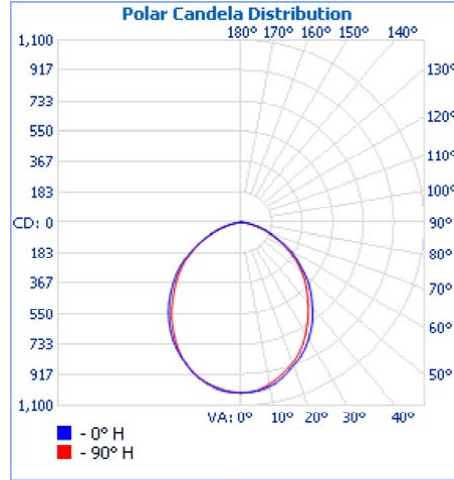

ORDERING

EXAMPLE: TVP 24 LED 25 DMV CL WH 40 EM

TVP		LED								
1. SERIES	2. SIZE	3. GEAR	4. WATTAGE/LUMENS		5. DRIVER		6. LENS		8. COLOR TEMP	
TVP	24 24" 48 48"	LED	<u>24"</u> 25 25 Watts 2800 Lumens		DMV 0-10V Dimming 120-277VAC Multivolt	CL Clear FR Frosted	WH White	40 4000K		
			<u>48"</u> 50 50 Watts 5600 Lumens					50 5000K		
9. EM										
EM		Emergency Battery Backup								

JOB NAME:

CAT#:

TYPE:

DIMENSIONS & DRAWINGS

BACK VIEW - 2FT

END VIEW

BACK VIEW - 4FT

JOB NAME:

CAT#:

TYPE:

PHOTOMETRICS

2FT - TVP24LED25DMVFRWH40

Zonal Lumen Summary

Zone	Lumens	% Luminaire
0-30	765.1	31.6%
0-40	1,220.1	50.4%
0-60	2,034.8	84.1%
60-90	384.7	15.9%
70-100	133.6	5.5%
90-120	0.3	0%
0-90	2,419.5	100%
90-180	0.3	0%
0-180	2,419.8	100%

4FT - TVP48LED50DMVFRWH40

Zonal Lumen Summary

Zone	Lumens	% Luminaire
0-30	1,674.4	31.6%
0-40	2,670.2	50.4%
0-60	4,453.0	84.1%
60-90	841.9	15.9%
70-100	292.3	5.5%
90-120	0.6	0%
0-90	5,294.9	100%
90-180	0.6	0%
0-180	5,295.6	100%