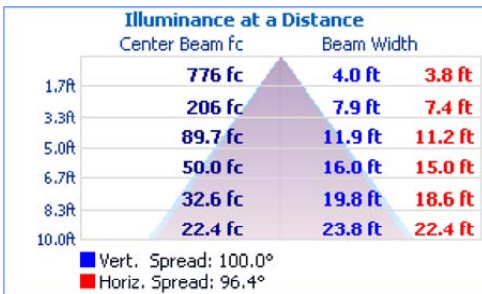

CAT#:

TYPE:

PHOTOMETRICS

2FT - TVP24LED25DMVFRWH40

Zonal Lumen Summary

Zone	Lumens	% Luminaire
0-30	765.1	31.6%
0-40	1,220.1	50.4%
0-60	2,034.8	84.1%
60-90	384.7	15.9%
70-100	133.6	5.5%
90-120	0.3	0%
0-90	2,419.5	100%
90-180	0.3	0%
0-180	2,419.8	100%

4FT - TVP48LED50DMVFRWH40

Zonal Lumen Summary

Zone	Lumens	% Luminaire
0-30	1,674.4	31.6%
0-40	2,670.2	50.4%
0-60	4,453.0	84.1%
60-90	841.9	15.9%
70-100	292.3	5.5%
90-120	0.6	0%
0-90	5,294.9	100%
90-180	0.6	0%
0-180	5,295.6	100%