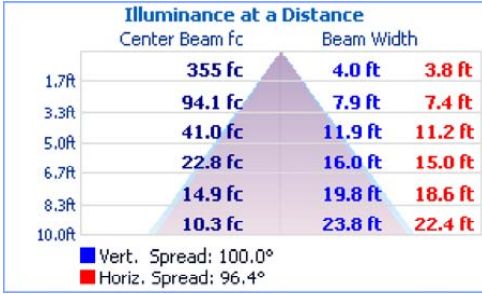

JOB NAME:

CAT#:

TYPE:

PHOTOMETRICS

2FT - TVP24LED25DMVFRWH40

Zonal Lumen Summary

Zone	Lumens	% Luminaire
0-30	765.1	31.6%
0-40	1,220.1	50.4%
0-60	2,034.8	84.1%
60-90	384.7	15.9%
70-100	133.6	5.5%
90-120	0.3	0%
0-90	2,419.5	100%
90-180	0.3	0%
0-180	2,419.8	100%