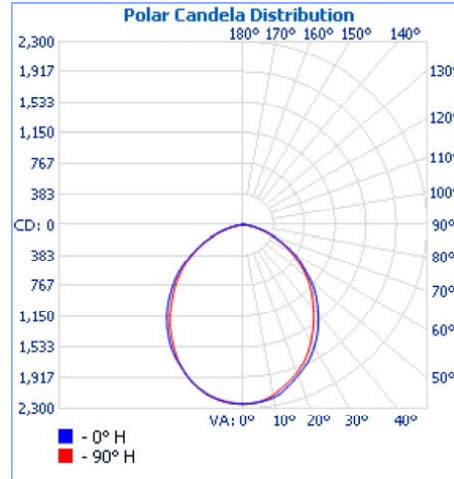

JOB NAME:

CAT#:

TYPE:

DIMENSIONS & DRAWINGS

BACK VIEW - 2FT

END VIEW

BACK VIEW - 4FT

JOB NAME:

CAT#:

TYPE:

PHOTOMETRICS

2FT - TVP24LED25DMVFRWH40

Zonal Lumen Summary

Zone	Lumens	% Luminaire
0-30	765.1	31.6%
0-40	1,220.1	50.4%
0-60	2,034.8	84.1%
60-90	384.7	15.9%
70-100	133.6	5.5%
90-120	0.3	0%
0-90	2,419.5	100%
90-180	0.3	0%
0-180	2,419.8	100%

4FT - TVP48LED50DMVFRWH40

Zonal Lumen Summary

Zone	Lumens	% Luminaire
0-30	1,674.4	31.6%
0-40	2,670.2	50.4%
0-60	4,453.0	84.1%
60-90	841.9	15.9%
70-100	292.3	5.5%
90-120	0.6	0%
0-90	5,294.9	100%
90-180	0.6	0%
0-180	5,295.6	100%