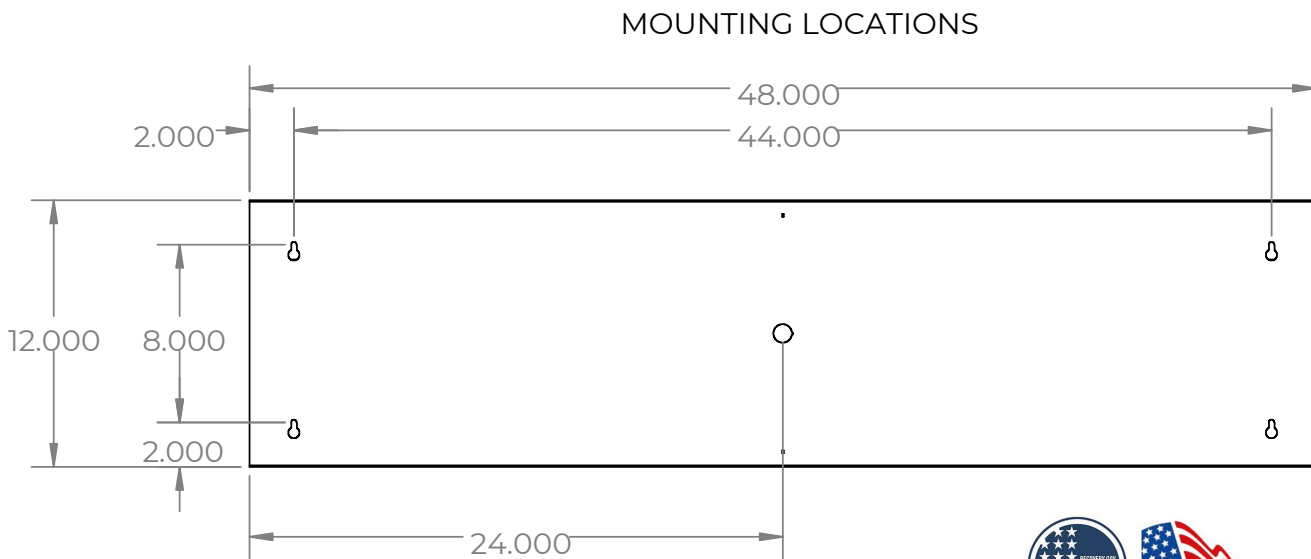

JOB NAME:

CAT#:

TYPE:

DIMENSIONS & DRAWINGS

BACK VIEW - 2FT

END VIEW

BACK VIEW - 4FT

JOB NAME:

CAT#:

TYPE:

PHOTOMETRICS

2FT - TVP24LED25DMVFRWH40

Zonal Lumen Summary

Zone	Lumens	% Luminaire
0-30	765.1	31.6%
0-40	1,220.1	50.4%
0-60	2,034.8	84.1%
60-90	384.7	15.9%
70-100	133.6	5.5%
90-120	0.3	0%
0-90	2,419.5	100%
90-180	0.3	0%
0-180	2,419.8	100%