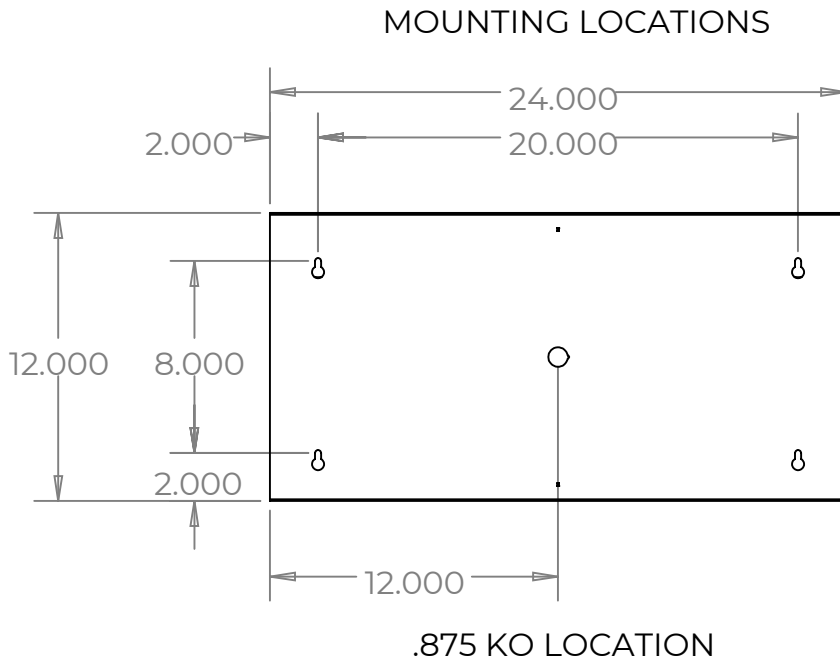

JOB NAME:

CAT#:

TYPE:

DIMENSIONS & DRAWINGS

BACK VIEW - 2FT

END VIEW

BACK VIEW - 4FT

JOB NAME:

CAT#:

TYPE:

PHOTOMETRICS

2FT - TVP24LED25DMVFRWH40

Zonal Lumen Summary

Zone	Lumens	% Luminaire
0-30	765.1	31.6%
0-40	1,220.1	50.4%
0-60	2,034.8	84.1%
60-90	384.7	15.9%
70-100	133.6	5.5%
90-120	0.3	0%
0-90	2,419.5	100%
90-180	0.3	0%
0-180	2,419.8	100%

4FT - TVP48LED50DMVFRWH40

Zonal Lumen Summary

Zone	Lumens	% Luminaire
0-30	1,674.4	31.6%
0-40	2,670.2	50.4%
0-60	4,453.0	84.1%
60-90	841.9	15.9%
70-100	292.3	5.5%
90-120	0.6	0%
0-90	5,294.9	100%
90-180	0.6	0%
0-180	5,295.6	100%