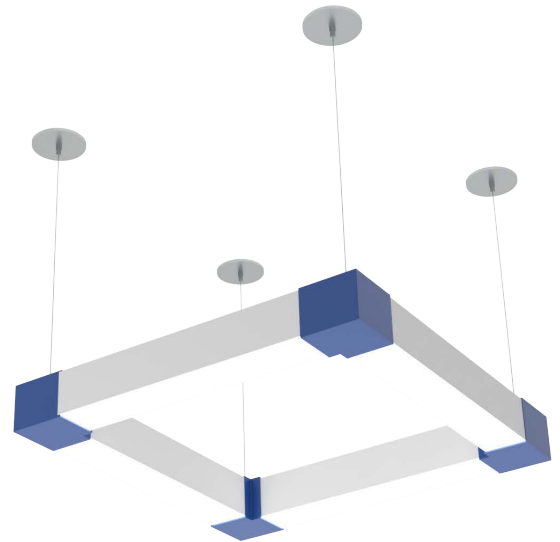

JOB NAME:

CAT#:

TYPE:

APPLICATIONS

The Square/Rectangle

Transform the lighting in your space using PGN44 (polygon 4"x4") series fixtures to provide bright, white and energy efficient illumination. Choose different bracket styles and fixture lengths to construct a completely customizable lighting system with uplight and downlight options, such as squares or rectangles. Instantly revamp the look and feel of your space with interesting luminaires.

DIMENSIONS

| Part | L | W |
|----------------|------|------|
| PGN44-P34X34 | 34" | 34" |
| PGN44-P58X58 | 58" | 58" |
| PGN44-P82X82 | 82" | 82" |
| PGN44-P108X108 | 108" | 108" |

L = Length
W = Width

90° Bracket