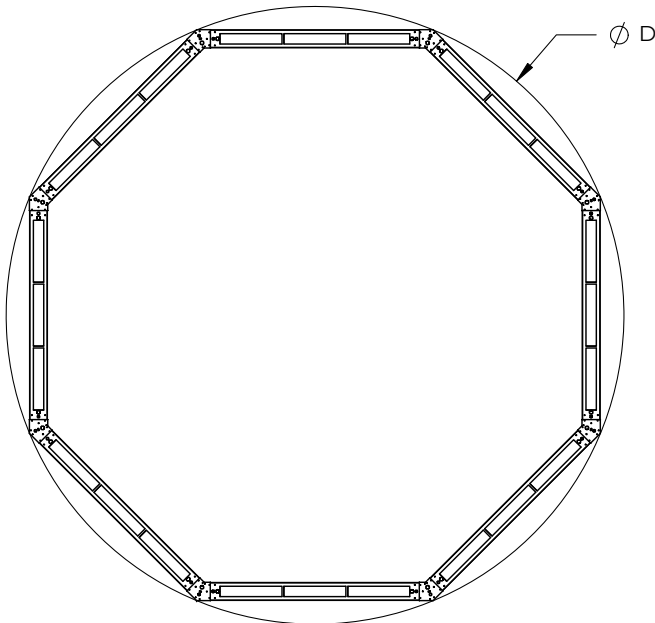

DIMENSIONS

Part	D
PGN44-P34X34	77"
PGN44-P58X58	140"
PGN44-P82X82	203"
PGN44-P108X108	265"

D = Diameter

135° Bracket