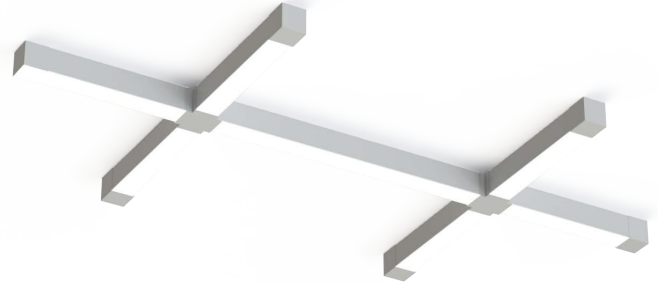

Dimensions and specifications subject to change without notice.

JOB NAME:

CAT#:

TYPE:

APPLICATIONS

Transform the lighting in your space using PGN44 (polygon 4"x4") series fixtures to provide bright, white and energy efficient illumination. Choose different bracket styles and fixture lengths to construct a completely customizable lighting system with uplight and downlight options. Instantly revamp the look and feel of your space with interesting luminaires!