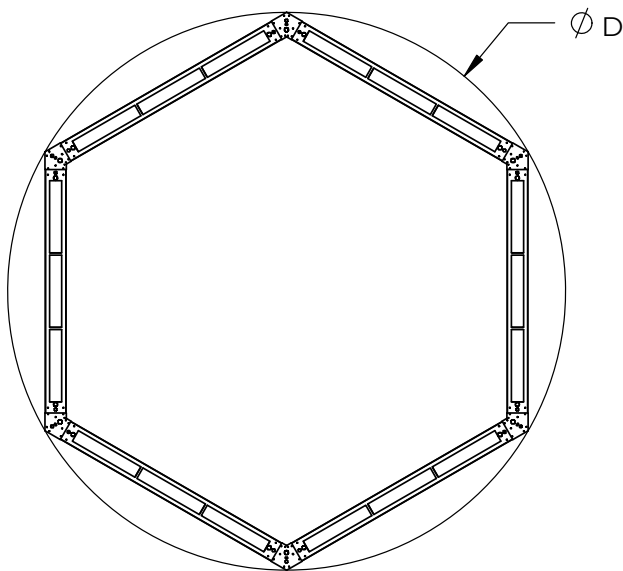

Dimensions and specifications subject to change without notice.

JOB NAME:

CAT#:

TYPE:

APPLICATIONS

The Hexagon

Transform the lighting in your space using PGN44 (polygon 4"x4") series fixtures to provide bright, white and energy efficient illumination. Choose different bracket styles and fixture lengths to construct a completely customizable lighting system with uplight and downlight options, such as The Hexagon. Instantly revamp the look and feel of your space with interesting luminaires.

DIMENSIONS

| Part | D | D = Diameter |
|------------|------|--------------|
| PGN44-P61 | 61" | |
| PGN44-P108 | 108" | |
| PGN44-P156 | 156" | |
| PGN44-P204 | 204" | |

Dimensions and specifications subject to change without notice.