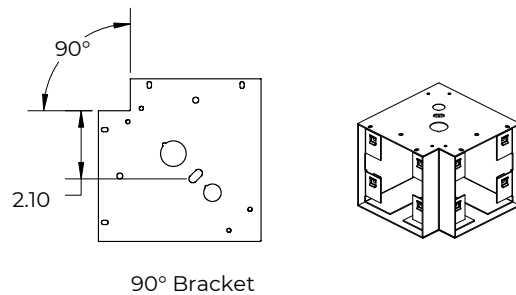

DIMENSIONS

Part	L	W
PGN44-P34X34	34"	34"
PGN44-P58X58	58"	58"
PGN44-P82X82	82"	82"
PGN44-P108X108	108"	108"

L = Length
W = Width

90° Bracket