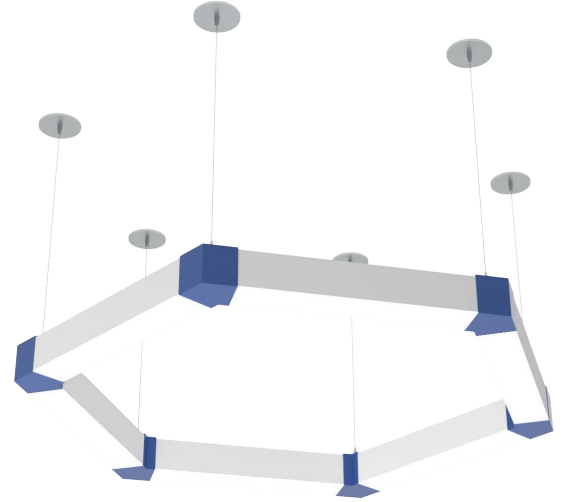

JOB NAME:

CAT#:

TYPE:

APPLICATIONS

The Hexagon

Transform the lighting in your space using PGN44 (polygon 4"x4") series fixtures to provide bright, white and energy efficient illumination. Choose different bracket styles and fixture lengths to construct a completely customizable lighting system with uplight and downlight options, such as The Hexagon. Instantly revamp the look and feel of your space with interesting luminaires.

FEATURES & BENEFITS

- 4 standard fixture sizes – 24", 48", 72", and 96"
- Customizable bracket colors available
- Pendant mount for most ceilings
- Many lumen package / wattage options via programmable drivers
- CRI >80 (90 CRI available)
- >50,000 hrs of L70 LED life
- Power factor >0.90