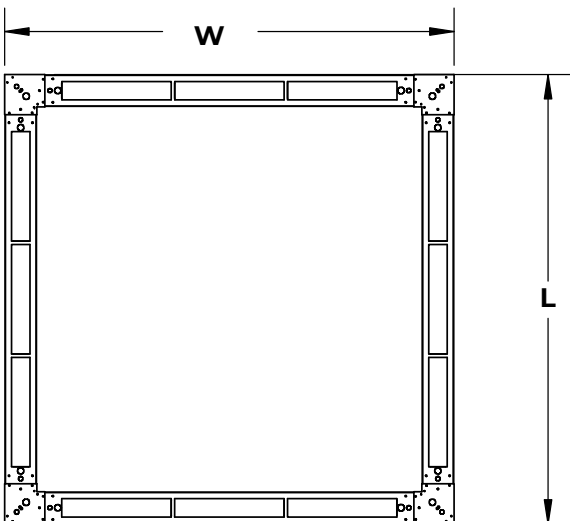

DIMENSIONS

| Part | L | W |
|----------------|------|------|
| PGN44-P34X34 | 34" | 34" |
| PGN44-P58X58 | 58" | 58" |
| PGN44-P82X82 | 82" | 82" |
| PGN44-P108X108 | 108" | 108" |

L = Length
W = Width

90° Bracket