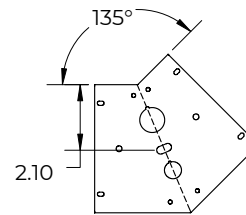

DIMENSIONS

| Part | L | W |
|----------------|------|------|
| PGN44-P34X34 | 34" | 34" |
| PGN44-P58X58 | 58" | 58" |
| PGN44-P82X82 | 82" | 82" |
| PGN44-P108X108 | 108" | 108" |

L = Length
W = Width

90° Bracket

DIMENSIONS

| Part | D |
|----------------|------|
| PGN44-P34X34 | 77" |
| PGN44-P58X58 | 140" |
| PGN44-P82X82 | 203" |
| PGN44-P108X108 | 265" |

D = Diameter

135° Bracket

Dimensions and specifications subject to change without notice.