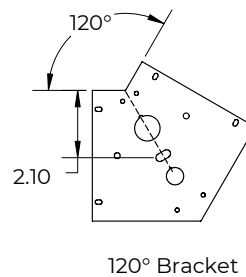

Dimensions and specifications subject to change without notice.

JOB NAME:

CAT#:

TYPE:

APPLICATIONS

The Hexagon

Transform the lighting in your space using PGN44 (polygon 4"x4") series fixtures to provide bright, white and energy efficient illumination. Choose different bracket styles and fixture lengths to construct a completely customizable lighting system with uplight and downlight options, such as The Hexagon. Instantly revamp the look and feel of your space with interesting luminaires.

DIMENSIONS

| Part | D | D = Diameter |
|------------|------|--------------|
| PGN44-P61 | 61" | |
| PGN44-P108 | 108" | |
| PGN44-P156 | 156" | |
| PGN44-P204 | 204" | |

Dimensions and specifications subject to change without notice.