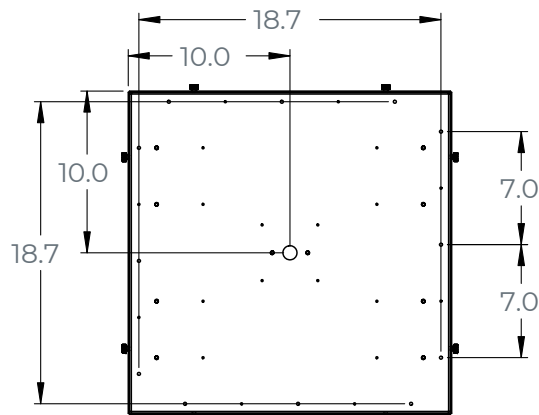

DIMENSIONS

Dimensions in Inches

Mounting Bracket

NOTE: Values shown are typical or recorded under standardized conditions at 25°C. Actual performance may vary based on environment or application. Specifications are subject to change without notice. We reserve the right to change design, materials, LED's and finish in any way that will not alter installed appearance or reduce function and performance.

JOB NAME:

CAT#:

TYPE:

ORDERING

EXAMPLE: L23CH S 58X58 LED 160 DMV WH FR 30 BK EM14

L23CH		S		LED						
1. SERIES	2. MOUNTING	3. SIZE		4. GEAR	5. WATTAGE/LUMENS		6. DRIVER		7. FINISH ¹	
L23CH	S Surface	58X58	58x58"	LED	58 in. x 58 in.		DMV	120-277V	BK	Black
					148	148 Watts 17,020 Lumens		Multivolt	SI	Silver
					266	266 Watts 30,590 Lumens		0-10V	WH	White
								Dimmable		