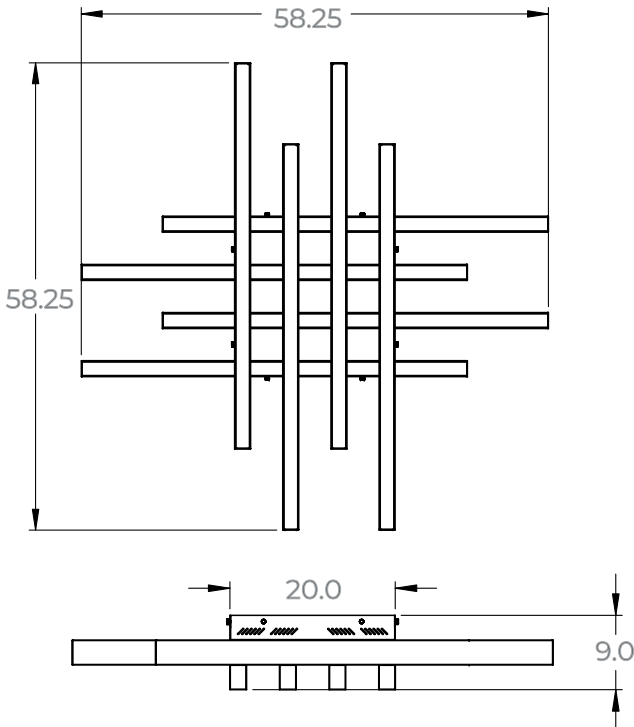

JOB NAME:

CAT#:

TYPE:

APPLICATIONS

Invigorate your space with a crisp, original linear LED cross-fixture system – the Nova Luminaire. Paired with a specially-designed mounting system, this fixture delivers bright, white and energy-efficient illumination for office or retail spaces. Via two staggered tiers of simple L23 luminaires, create an intriguing, contemporary look by either mounting to the ceiling or wall to add beauty and sophistication to any space.

DIMENSIONS

Dimensions in Inches

Mounting Bracket

NOTE: Values shown are typical or recorded under standardized conditions at 25°C. Actual performance may vary based on environment or application. Specifications are subject to change without notice. We reserve the right to change design, materials, LED's and finish in any way that will not alter installed appearance or reduce function and performance.

JOB NAME:

CAT#:

TYPE:

ORDERING

EXAMPLE: L23CH S 58X58 LED 160 DMV WH FR 30 BK EM14

L23CH		S		LED						
1. SERIES	2. MOUNTING	3. SIZE		4. GEAR	5. WATTAGE/LUMENS		6. DRIVER		7. FINISH ¹	
L23CH	S Surface	58X58	58x58"	LED	58 in. x 58 in.		DMV	120-277V	BK	Black
					148	148 Watts 17,020 Lumens		Multivolt	SI	Silver
					266	266 Watts 30,590 Lumens		0-10V	WH	White
								Dimmable		