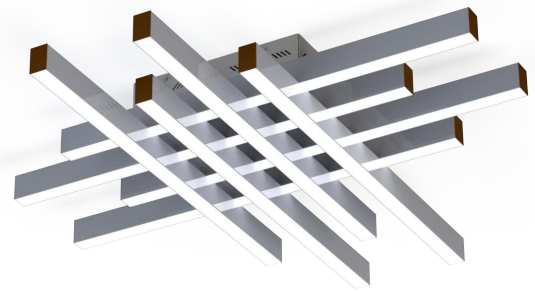

JOB NAME:

CAT#:

TYPE:

APPLICATIONS

Invigorate your space with a crisp, original linear LED cross-fixture system – the Nova Luminaire. Paired with a specially-designed mounting system, this fixture delivers bright, white and energy-efficient illumination for office or retail spaces. Via two staggered tiers of simple L23 luminaires, create an intriguing, contemporary look by either mounting to the ceiling or wall to add beauty and sophistication to any space.

FEATURES & BENEFITS

- Custom colors available for fixture endcaps.
- Surface mount system for smooth ceiling types.
- Multiple Kelvin temperature options (3000K, 3500K, 4000K, 5000K)
- $L_{70} > 50000$ hrs.
- Min CRI 80 (90 CRI available)
- 14W emergency battery backup options available
- 5 year warranty

DIMENSIONS

Dimensions in Inches

Mounting Bracket

NOTE: Values shown are typical or recorded under standardized conditions at 25°C. Actual performance may vary based on environment or application. Specifications are subject to change without notice. We reserve the right to change design, materials, LED's and finish in any way that will not alter installed appearance or reduce function and performance.

JOB NAME:

CAT#:

TYPE:

ORDERING

EXAMPLE: L23CH S 58X58 LED 160 DMV WH FR 30 BK EM14

L23CH		S		LED						
1. SERIES	2. MOUNTING	3. SIZE		4. GEAR	5. WATTAGE/LUMENS		6. DRIVER		7. FINISH ¹	
L23CH	S Surface	58X58	58x58"	LED	58 in. x 58 in.		DMV	120-277V	BK	Black
					148	148 Watts 17,020 Lumens		Multivolt	SI	Silver
					266	266 Watts 30,590 Lumens		0-10V	WH	White
								Dimmable		