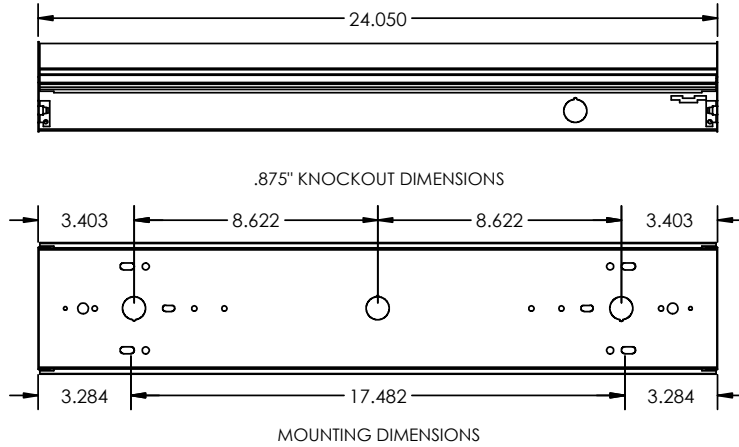

## DIMENSIONS

### W x L x H in inches

24 in: 4.25"W x 24.00"L x 3.25"H

48 in: 4.25"W x 48.00"L x 3.25"H

96 in: 4.25"W x 96.00"L x 3.25"H

JOB NAME:

CAT#:

TYPE:

**ORDERING**

**ACCESSORIES**

**A144-2** (2)V-hooks and (2) 2 ft chains

**Notes:**  
'(O) is optional

**NOTE:** Values shown are typical or recorded under standardized conditions at 25°C. Actual performance may vary based on environment or application. Specifications are subject to change without notice. We reserve the right to change design, materials, LED's and finish in any way that will not alter installed appearance or reduce function and performance.

JOB NAME:

CAT#:

TYPE:

**DIMENSIONS**

**24L**

**48L**

**96L**