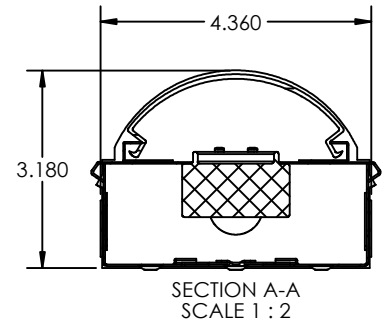

## DIMENSIONS

### W x L x H in inches

24 in: 4.25"W x 24.00"L x 3.25"H

48 in: 4.25"W x 48.00"L x 3.25"H

96 in: 4.25"W x 96.00"L x 3.25"H

JOB NAME:

CAT#:

TYPE:

**ORDERING**

**ACCESSORIES**

**A144-2** (2)V-hooks and (2) 2 ft chains

**Notes:**  
'(O) is optional

**NOTE:** Values shown are typical or recorded under standardized conditions at 25°C. Actual performance may vary based on environment or application. Specifications are subject to change without notice. We reserve the right to change design, materials, LED's and finish in any way that will not alter installed appearance or reduce function and performance.

JOB NAME:

CAT#:

TYPE:

**DIMENSIONS**

**24L**

**48L**

**96L**