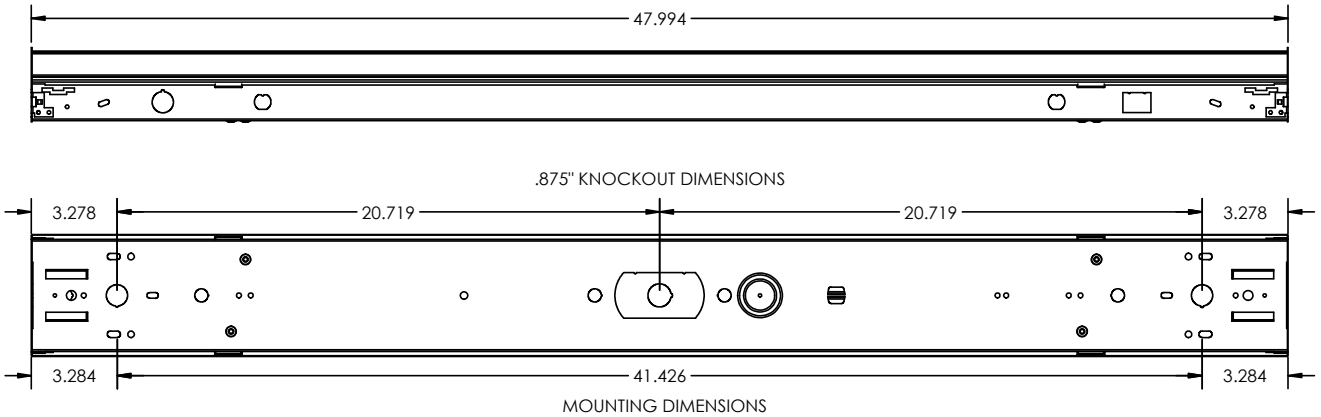

## DIMENSIONS

### W x L x H in inches

24 in: 4.25"W x 24.00"L x 3.25"H

48 in: 4.25"W x 48.00"L x 3.25"H

96 in: 4.25"W x 96.00"L x 3.25"H

JOB NAME:

CAT#:

TYPE:

**ORDERING**

**ACCESSORIES**

**A144-2** (2)V-hooks and (2) 2 ft chains

**Notes:**  
'(O) is optional

**NOTE:** Values shown are typical or recorded under standardized conditions at 25°C. Actual performance may vary based on environment or application. Specifications are subject to change without notice. We reserve the right to change design, materials, LED's and finish in any way that will not alter installed appearance or reduce function and performance.

JOB NAME:

CAT#:

TYPE:

**DIMENSIONS**

**24L**

**48L**

**96L**