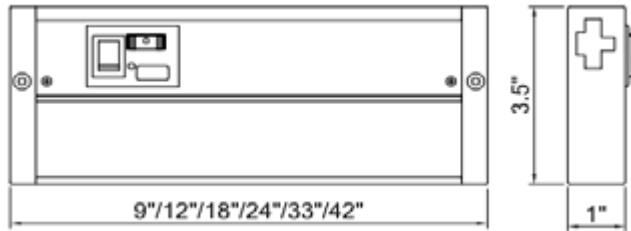

DRAWINGS & IMAGES

ORDER INFORMATION

ITEM NUMBERS	INPUT VOLTAGE	WATTS	LUMENS	FINISH	COLOR TEMP	DIMENSIONS
LUC9L5WD120MCT	120V Dimming	5	>375	White	30K, 35K, 40K	9"L x 3.5"W x 1"H
LUC12L6WD120MCT	120V Dimming	6	>450	White	30K, 35K, 40K	12"L x 3.5"W x 1"H
LUC18L9WD120MCT	120V Dimming	9	>675	White	30K, 35K, 40K	18"L x 3.5"W x 1"H
LUC24L11WD120MCT	120V Dimming	11	>825	White	30K, 35K, 40K	24"L x 3.5"W x 1"H
LUC33L13WD120MCT	120V Dimming	13	>975	White	30K, 35K, 40K	33"L x 3.5"W x 1"H
LUC42L16WD120MCT	120V Dimming	16	>1200	White	30K, 35K, 40K	42"L x 3.5"W x 1"H
LUCKOC	Knock-out Connector					
LUC39LPC	39" Power Cord					
LUCJC6	6" Joiner Cable					
LUCJC18	18" Joiner Cable					
LUCCONNECTOR	Butt Connector					

NOTE: Values shown are typical or recorded under standardized conditions at 25°C. Actual performance may vary based environment or application. Specifications are subject to change without notice. We reserve the right to change design, materials, LED's and finish in any way that will not alter installed appearance or reduce function and performance.