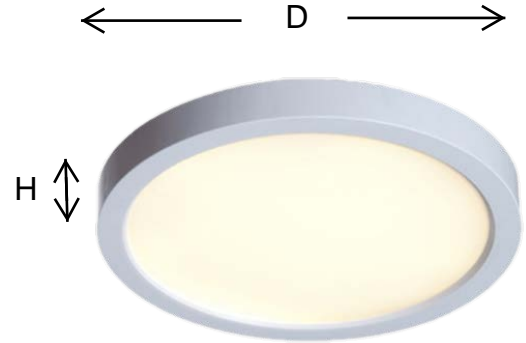

CATALOG#: _____

PROJECT: _____

TYPE: _____

Series IRCR

Ultra Thin Faux Downlight

DRAWINGS & IMAGES

PART	D	H
IRCR5L	5"	0.65"
IRCR7L	7"	0.65"
IRCR11L	11"	0.65"

ORDER INFORMATION

ITEM NUMBERS	INPUT VOLTAGE	WATTS	LUMENS	FINISH	CCT	DIMENSIONS
IRCR5L11W600L30KWH	120V	11	600	White	3000K	5" Dia x 0.65"H
IRCR7L16W1000L30KWH	120V	16	1000	White	3000K	7" Dia x 0.65"H
IRCR11L18W1400L30KWH*	120V	18	1400	White	3000K	11" Dia x 0.65"H

*Limited stock remaining.

We reserve the right to change design, materials, LED's and finish in any way that will not alter installed appearance or reduce function and performance.