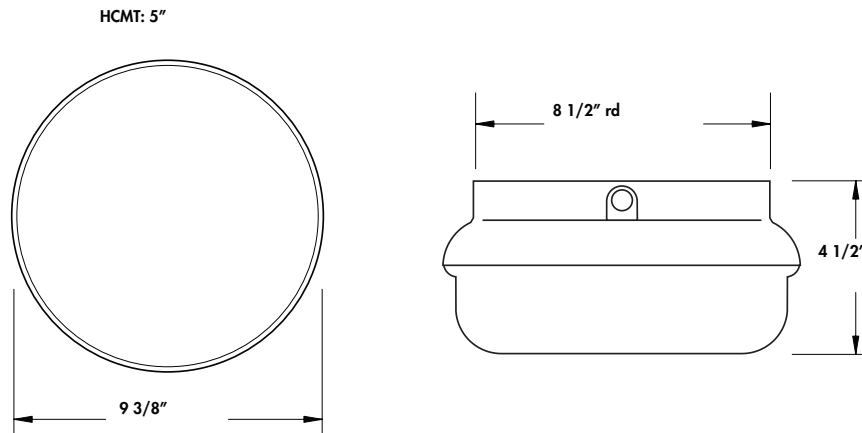

CATALOG#: _____
PROJECT: _____
TYPE: _____

DRAWINGS & IMAGES

PRODUCT NUMBERS

ITEM NUMBER	DESCRIPTION
F13032INCLPLEDWH	ROUND CEILING WET 2Incand. socket & LED Lamp 9.5W A19 27K Incl. White Dimmable 120V
F1303L23W1900LD120WH40	ROUND CEILING WET 23W 1900L White Dimmable 120V
F1303L22W1824LMVWH40K	ROUND CEILING WET 22W 1824L White Multi-Volt