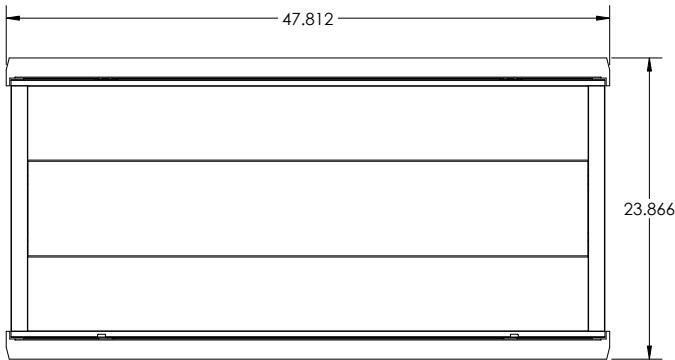

### MOUNTING

Mounts in minutes to two side rails that mount between the fixture body and the T-bar. Available in 2x2 or 2x4 sizes and a variety of wattage, lumens and color temperatures.

### DIMENSIONS

2x2 - 23.90"L x 23.85"W x 3.65"H  
2x4 - 47.90"L x 23.85"W x 3.65"H

## DRAWINGS & IMAGES

**Back  
2x2**

**End**

**2x4**