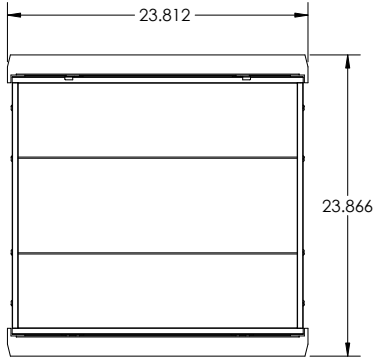

### MOUNTING

Mounts in minutes to two side rails that mount between the fixture body and the T-bar. Available in 2x2 or 2x4 sizes and a variety of wattage, lumens and color temperatures.

### DIMENSIONS

2x2 - 23.90"L x 23.85"W x 3.65"H  
2x4 - 47.90"L x 23.85"W x 3.65"H

## DRAWINGS & IMAGES

**Back  
2x2**

**End**

**2x4**