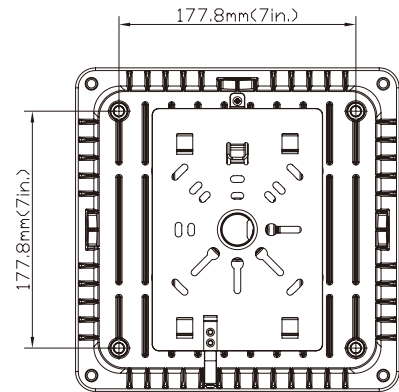

ORDER INFORMATION

Factory at your fingertips. Fill in the blanks to create your part number or create a custom configuration.

SERIES	SIZE	WATTAGE * & LUMENS*		DRIVER		COLOR/CRI **		FINISH	
CPY LED Low Profile Canopy	10L 9.57"L x 9.57"W x 3.07"H	27W3800L	27 Watts 3800 Lumens	DMV	0-10V Dimming	40K	4000K	Blank	Bronze
		40W5400L	40 Watts 5400 Lumens			50K	5000K	WH	White
		60W8000L	60 Watts 8000 Lumens						

DRAWINGS & IMAGES

Note:
*Programmable LED drivers allow custom configured wattages and corresponding lumens.
We reserve the right to change design, materials, LEDs and finish in any way that will not alter installed appearance or reduce function and performance.