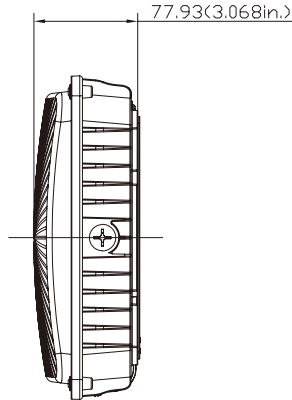

ORDER INFORMATION

Factory at your fingertips. Fill in the blanks to create your part number or create a custom configuration.

SERIES	SIZE	WATTAGE * & LUMENS*		DRIVER		COLOR/CRI **		FINISH	
CPY LED Low Profile Canopy	10L 9.57"L x 9.57"W x 3.07"H	27W3800L	27 Watts 3800 Lumens	DMV	0-10V Dimming	40K	4000K	Blank	Bronze
		40W5400L	40 Watts 5400 Lumens			50K	5000K	WH	White
		60W8000L	60 Watts 8000 Lumens						

DRAWINGS & IMAGES

Note:
*Programmable LED drivers allow custom configured wattages and corresponding lumens.
We reserve the right to change design, materials, LEDs and finish in any way that will not alter installed appearance or reduce function and performance.