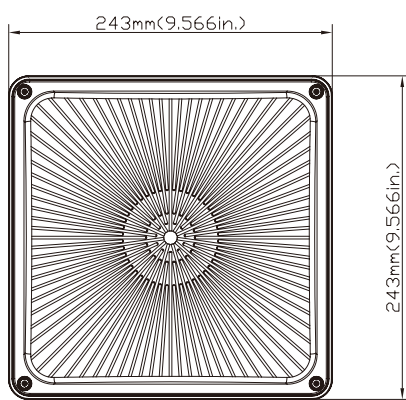

ORDER INFORMATION

Factory at your fingertips. Fill in the blanks to create your part number or create a custom configuration.

SERIES	SIZE	WATTAGE * & LUMENS*		DRIVER		COLOR/CRI **		FINISH	
CPY LED Low Profile Canopy	10L 9.57"L x 9.57"W x 3.07"H	27W3800L	27 Watts 3800 Lumens	DMV	0-10V Dimming	40K	4000K	Blank	Bronze
		40W5400L	40 Watts 5400 Lumens			50K	5000K	WH	White
		60W8000L	60 Watts 8000 Lumens						

DRAWINGS & IMAGES

Note:
*Programmable LED drivers allow custom configured wattages and corresponding lumens.
We reserve the right to change design, materials, LEDs and finish in any way that will not alter installed appearance or reduce function and performance.