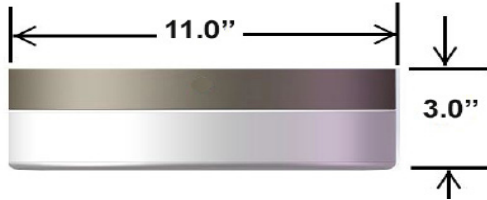

Texas Fluorescents
Reinvented

CATALOG#: _____
PROJECT: _____
TYPE: _____

Series CIRDC

LED Surface Mount Circle Drum

The efficient and economical Decorative Circline is perfect for kitchens, hallways, laundry rooms, pantries, bathrooms and general work areas.

CONSTRUCTION

Prefinished white metal backplate with matte white acrylic diffuser.

MOUNTING

Surface Mount

DIMENSIONS

- 11.0"D x 3.0"H
- 14.0"D x 3.0"H
- 18.0"D x 3.0"H

FEATURES & BENEFITS

- White powder coated aluminum base and acrylic diffuser
- Ceiling mount only
- EOS retrofit kit
- Suitable for dry or damp location
- Rated at 50,000 hrs of L70 LED life
- CRI >80
- 120 Volt dimmable
- Power Factor >0.98
- Operating Temperature -40° to 50°C
- 5 year warranty.

DRAWINGS & IMAGES

Side

ORDER INFORMATION

SERIES	SIZE	WATTAGE & LUMENS	DRIVER		CCT	
CIRDC	11L 11"D x 3"H	12W800L 12 Watts 800 Lumens	D120	120V dimmable driver	30K	3000K
	14L 14"D x 3"H	15W1200L 15 Watts 1200 Lumens				
	18L 18"D x 3"H	22W1800L 22 Watts 1800 Lumens				
	14L 14"D x 3"H	22W1800L 22 Watts 1800 Lumens	MV	120/277 Non dim driver		