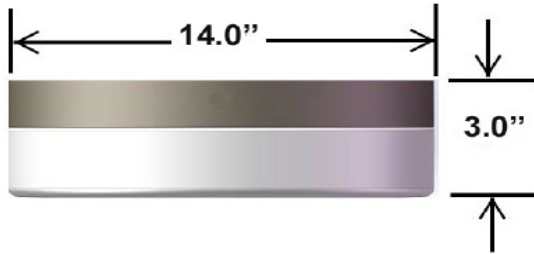

DRAWINGS & IMAGES

Side

ORDER INFORMATION

SERIES	SIZE	WATTAGE & LUMENS	DRIVER		CCT	
CIRDC	11L 11"D x 3"H	12W800L 12 Watts 800 Lumens	D120	120V dimmable driver	30K	3000K
	14L 14"D x 3"H	15W1200L 15 Watts 1200 Lumens				
	18L 18"D x 3"H	22W1800L 22 Watts 1800 Lumens				
	14L 14"D x 3"H	22W1800L 22 Watts 1800 Lumens	MV	120/277 Non dim driver		

We reserve the right to change design, materials, LED's and finish in any way that will not alter installed appearance or reduce function and performance.