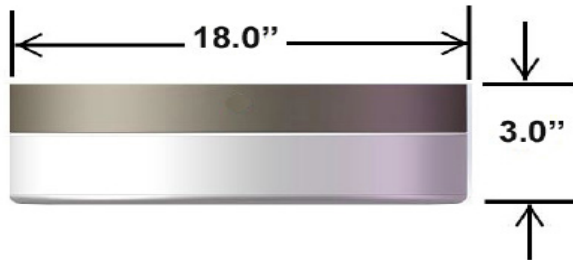

Texas Fluorescents
Reinvented

CATALOG#: _____
PROJECT: _____
TYPE: _____

Series CIRDC

LED Surface Mount Circle Drum

The efficient and economical Decorative Circline is perfect for kitchens, hallways, laundry rooms, pantries, bathrooms and general work areas.

CONSTRUCTION

Prefinished white metal backplate with matte white acrylic diffuser.

MOUNTING

Surface Mount

DIMENSIONS

- 11.0"D x 3.0"H
- 14.0"D x 3.0"H
- 18.0"D x 3.0"H

FEATURES & BENEFITS

- White powder coated aluminum base and acrylic diffuser
- Ceiling mount only
- EOS retrofit kit
- Suitable for dry or damp location
- Rated at 50,000 hrs of L70 LED life
- CRI >80
- 120 Volt dimmable
- Power Factor >0.98
- Operating Temperature -40° to 50°C
- 5 year warranty.

DRAWINGS & IMAGES

Side

ORDER INFORMATION

SERIES	SIZE	WATTAGE & LUMENS	DRIVER		CCT	
CIRDC	11L 11"D x 3"H	12W800L 12 Watts 800 Lumens	D120	120V dimmable driver	30K	3000K
	14L 14"D x 3"H	15W1200L 15 Watts 1200 Lumens				
	18L 18"D x 3"H	22W1800L 22 Watts 1800 Lumens				
	14L 14"D x 3"H	22W1800L 22 Watts 1800 Lumens	MV	120/277 Non dim driver		