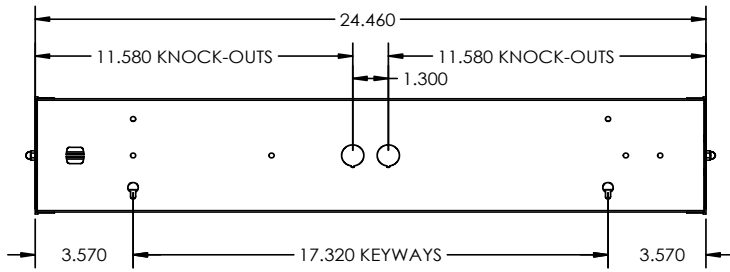

Texas Fluorescents
Reinvented

CATALOG#: _____

PROJECT: _____

TYPE: _____

Series 555

LED Ceiling/Wall Mount
Luminaire

DRAWINGS & IMAGES

Back
2 ft.

End