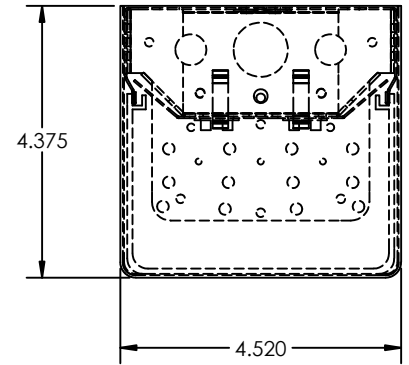

Texas Fluorescents
Reinvented

CATALOG#: _____

PROJECT: _____

TYPE: _____

Series 555

LED Ceiling/Wall Mount
Luminaire

DRAWINGS & IMAGES

Back
2 ft.

End