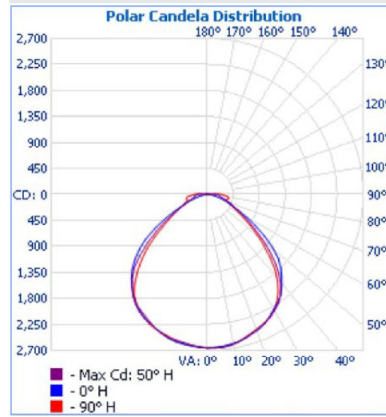

End

48L Back

PHOTOMETRIC

209FR48LF57W670LDMV40K

Zonal Lumen Summary

Zone	Lumens	% Luminaire
0-30	2,090.0	31.1%
0-40	3,445.0	51.3%
0-60	5,676.5	84.6%
60-90	981.8	14.6%
70-100	528.0	7.9%
90-120	54.6	0.8%
0-90	6,658.3	99.2%
90-180	54.6	0.8%
0-180	6,712.9	100%