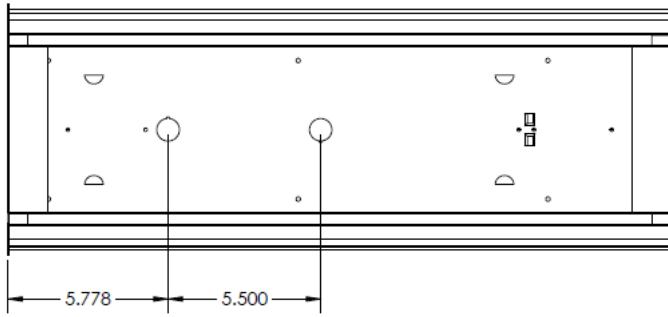

DRAWINGS & IMAGES

24L Back