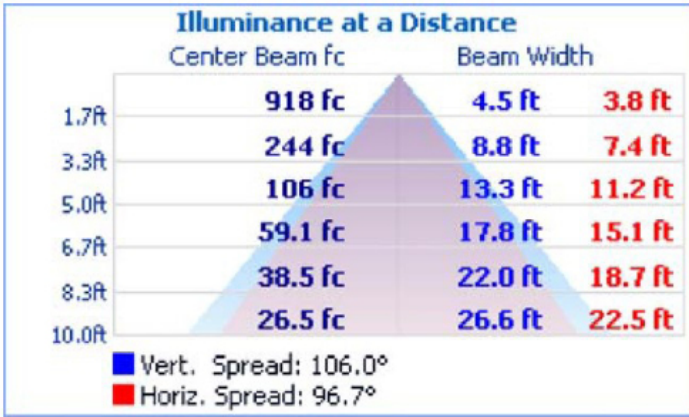

End

48L Back

PHOTOMETRIC

209FR48LF57W670LDMV40K

Zonal Lumen Summary

Zone	Lumens	% Luminaire
0-30	2,090.0	31.1%
0-40	3,445.0	51.3%
0-60	5,676.5	84.6%
60-90	981.8	14.6%
70-100	528.0	7.9%
90-120	54.6	0.8%
0-90	6,658.3	99.2%
90-180	54.6	0.8%
0-180	6,712.9	100%