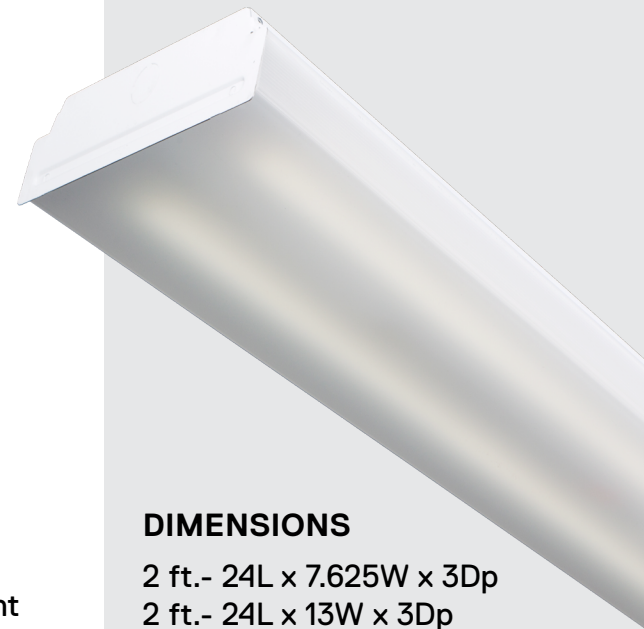

Series 207

LED Shallow Economy Wraparound

A shallow economy designed wrap around LED luminaire available for the use in either two or four foot lengths. Low initial cost, maintenance free, this series also delivers excellent brightness control.

CONSTRUCTION

Completely die formed from heavy gauge cold rolled steel. Design embossed ends are locked and secures to the housing. Wireway cover snaps on or off without tools.

DIFFUSERS

A crystal clear or frosted diffuser extruded from 100% virgin acrylic that will maintain its color under normal conditions, indefinitely. Linear prisms on the interior side walls direct the light ceilingwards, which can then refract back down, The bottom is composed of an evenly spaced pattern of conical prisms yielding low brightness, glarefree diffused light. Diffuser is lift and shift for ease of relamping and cleaning and is capable of hanging down from either side of the housing.

DIMENSIONS

- 2 ft.- 24L x 7.625W x 3Dp
- 2 ft.- 24L x 13W x 3Dp
- 4 ft.- 48L x 7.625W x 3Dp
- 4 ft.- 48L x 13W x 3Dp

FEATURES & BENEFITS

- Suitable for individual or continuous run installations.
- May be surface or pendant mounted.
- Various lenses lie on the side flanges of fixture. Six and eight foot units have a steel mullion to join two individual diffusers.
- Choice of LED arrays and drivers to meet a range of full distribution output and wattage choices.
- 3/4" knockouts provided on each end cap.
- ARRA Compliant
- IC Rated for dry and damp locations
- CRI >80 (Consult for 90 CRI options)
- >50,000 hrs of L70 LED life
- 0-10 Volt dimmable 120-277V (120 ELV/Triac avail)
- Power factor >0.90
- 5 year warranty