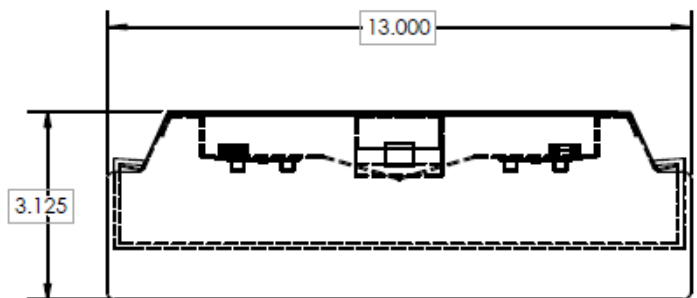

DRAWINGS & IMAGES

24L Back

SERIES	DESCRIPTIONS
0207A224L	Replacement Acrylic lens for 24" X 7.625"W
0207A424L	Replacement Acrylic lens for 24" X 13"W
0207A248L	Replacement Acrylic lens for 48" X 7.625"W
0207A448L	Replacement Acrylic lens for 48" X 13"W
0207FR224L	Replacement Frosted lens for 24" X 7.625"W
0207FR424L	Replacement Frosted lens for 24" X 13"W
0207FR248L	Replacement Frosted lens for 48" X 7.625"W
0207FR448L	Replacement Frosted lens for 48" X 13"W

48L Back

End