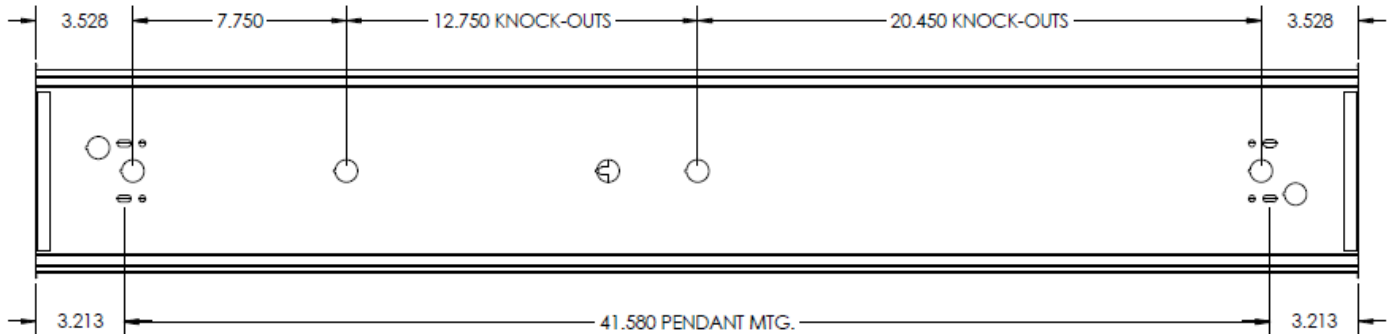

DRAWINGS & IMAGES

24L Back

SERIES	DESCRIPTIONS
0207A224L	Replacement Acrylic lens for 24" X 7.625"W
0207A424L	Replacement Acrylic lens for 24" X 13"W
0207A248L	Replacement Acrylic lens for 48" X 7.625"W
0207A448L	Replacement Acrylic lens for 48" X 13"W
0207FR224L	Replacement Frosted lens for 24" X 7.625"W
0207FR424L	Replacement Frosted lens for 24" X 13"W
0207FR248L	Replacement Frosted lens for 48" X 7.625"W
0207FR448L	Replacement Frosted lens for 48" X 13"W

48L Back

End