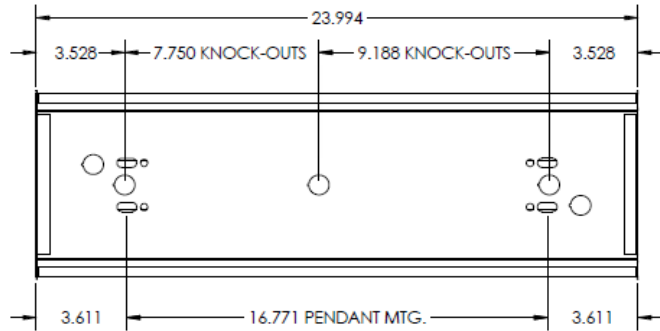

DRAWINGS & IMAGES

24L Back