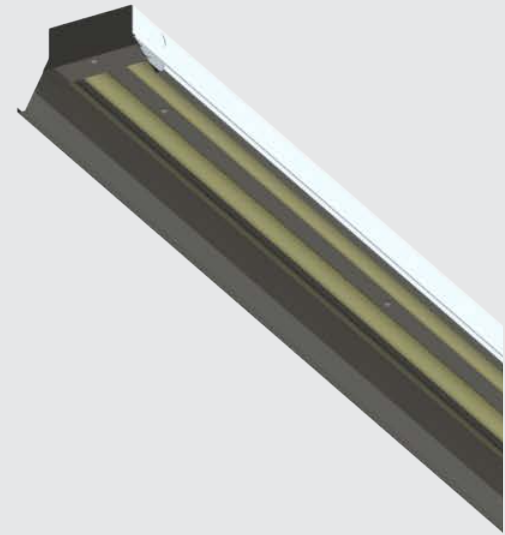

SOHo Series

Pendant Mount LED Linear

A sleek, low profile Industrial fixture sized especially for LED arrays provides a fresh look. The symmetrical reflectors are shallow but help to provide a focused spread of light for aisles and circulation spaces. A gear tray makes access to the driver and installation fast and easy. An emergency option is available with a remote driver box. Arrays are diffused with a matte white lens. Consult for X1LED version.

CONSTRUCTION

Steel construction with formed end cap and gear tray for easy access. A matte white diffuser hides the LED's and provides glare free lighting.

MOUNTING

Fixtures can be pendant mounted with cable hanging kit.

FIXTURE DIMENSIONS

48L: 11.875"W x 47.875"W x 4"H

SPECIFICATIONS

- Pendant mount for mid and high ceiling applications
- Many lumen package / wattage options via programmable drivers
- Multiple Kelvin temperature options (3000K, 3500K, 4000K, 5000K)
- Emergency battery backup options available
- CRI >80 (90 CRI available)
- >50,000 hrs of L70 LED life
- Rated for dry and damp locations
- 0-10 Volt dimmable 120-277V
- Power factor >0.90
- 5 year warranty