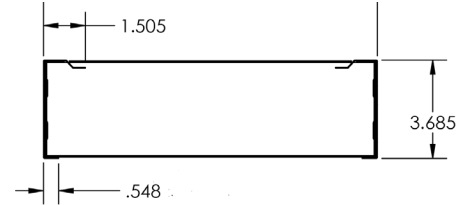

DRAWINGS & IMAGES

1x4