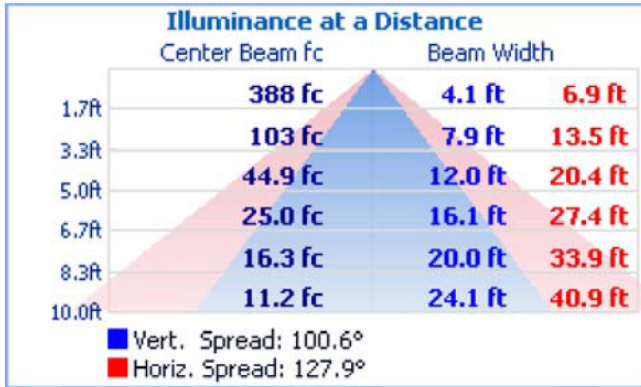

DRAWINGS & IMAGES

1x4

2x2

2x4

Replacement Lens Ordering Information

Series	Description
OUCL1x4	Replacement lens for 1x4
OUCL2x2	Replacement lens for 2x2
OUCL2x4	Replacement lens for 2x4

Photometric

2x2-UCLL22LJ28W3150LDMV40K