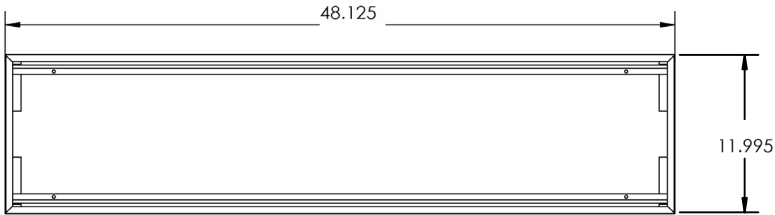

DRAWINGS & IMAGES

1x4