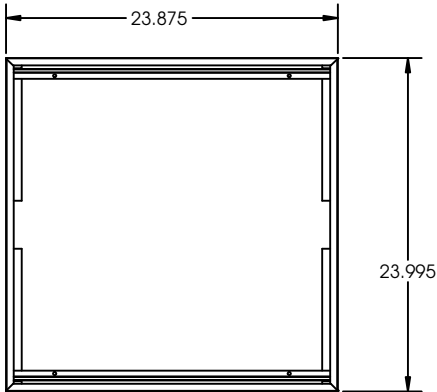

DRAWINGS & IMAGES

1x4

2x2

2x4

Replacement Lens Ordering Information

Series	Description
OUCL1x4	Replacement lens for 1x4
OUCL2x2	Replacement lens for 2x2
OUCL2x4	Replacement lens for 2x4