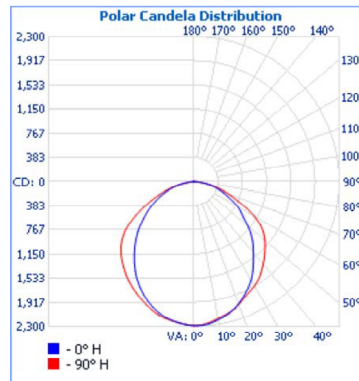

DRAWINGS & IMAGES

1x4

2x2

2x4

Replacement Lens Ordering Information

Series	Description
OUCL1x4	Replacement lens for 1x4
OUCL2x2	Replacement lens for 2x2
OUCL2x4	Replacement lens for 2x4

Photometric

2x2-UCLL22LJ28W3150LDMV40K

Zonal Lumen Summary

Zone	Lumens	% Lamp	% Luminaire
0-30	861.7	26.8%	26.3%
0-40	1,408.0	43.8%	43%
0-60	2,507.8	78%	76.7%
60-90	740.1	23%	22.6%
70-100	318.9	9.9%	9.7%
90-120	6.6	0.2%	0.2%
0-90	3,247.9	101%	99.3%
90-180	23.4	0.7%	0.7%
0-180	3,271.3	101.7%	100%

1x4-UCLL14LJ48W6000LDMV40K

Zonal Lumen Summary

Zone	Lumens	% Luminaire
0-30	1,732.1	28%
0-40	2,812.3	45.4%
0-60	4,942.0	79.8%
60-90	1,247.5	20.1%
70-100	501.2	8.1%
90-120	1.6	0%
0-90	6,189.4	100%
90-180	1.6	0%
0-180	6,191.0	100%