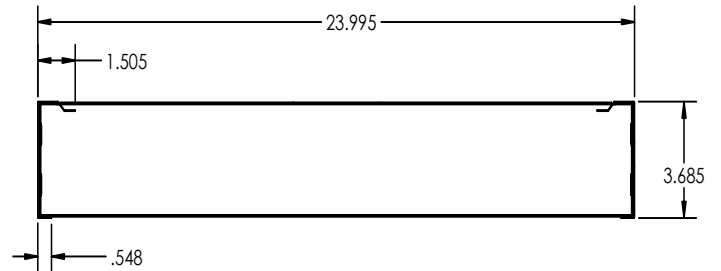

MOUNTING

Surface mount

DIMENSIONS

- 1x4 - 48.125"L x 11.995"W x 3.685"H
- 2x2 - 23.995"L x 23.875"W x 3.685"H
- 2x4 - 48.125"L x 23.995"W x 3.685"H

FEATURES & BENEFITS

- Matte white reflective surfaces for soft, uniform light distribution
- Specifically designed lens (LL) for LED array to provide enhanced light transmission while minimizing glare and LED diode shadows
- >50,000 hrs of L70 LED life
- CRI >80 (90 CRI available)
- 0-10 Volt Dimming 120-277V (120V ELV/Triac avail.
- Power factor >0.90
- IC Rated for dry and damp locations
- 5 year warranty

DRAWINGS & IMAGES

1x4

2x2

2x4

Replacement Lens Ordering Information

Series	Description
OUCL1x4	Replacement lens for 1x4
OUCL2x2	Replacement lens for 2x2
OUCL2x4	Replacement lens for 2x4

Photometric

2x2-UCLL22LJ28W3150LDMV40K