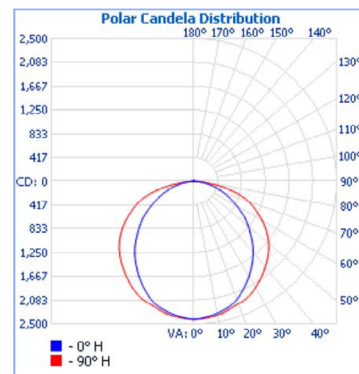

2x4-UCLL24LJ57W6800LDMV40K

Zonal Lumen Summary

Zone	Lumens	% Luminaire
0-30	1,873.1	25.7%
0-40	3,074.1	42.2%
0-60	5,519.6	75.8%
60-90	1,761.3	24.2%
70-100	800.3	11%
90-120	1.6	0%
0-90	7,280.9	100%
90-180	2.5	0%
0-180	7,283.4	100%