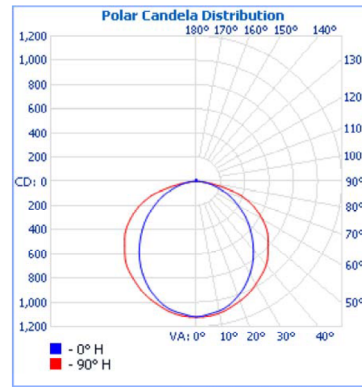

DRAWINGS & IMAGES

1x4

2x2

2x4

Replacement Lens Ordering Information

Series	Description
OUCL1x4	Replacement lens for 1x4
OUCL2x2	Replacement lens for 2x2
OUCL2x4	Replacement lens for 2x4

Photometric

2x2-UCLL22LJ28W3150LDMV40K

Zonal Lumen Summary

Zone	Lumens	% Lamp	% Luminaire
0-30	861.7	26.8%	26.3%
0-40	1,408.0	43.8%	43%
0-60	2,507.8	78%	76.7%
60-90	740.1	23%	22.6%
70-100	318.9	9.9%	9.7%
90-120	6.6	0.2%	0.2%
0-90	3,247.9	101%	99.3%
90-180	23.4	0.7%	0.7%
0-180	3,271.3	101.7%	100%