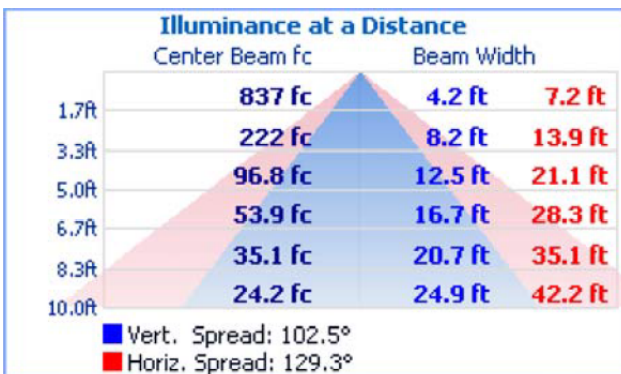

2x4-UCLL24LJ57W6800LDMV40K

Zonal Lumen Summary

Zone	Lumens	% Luminaire
0-30	1,873.1	25.7%
0-40	3,074.1	42.2%
0-60	5,519.6	75.8%
60-90	1,761.3	24.2%
70-100	800.3	11%
90-120	1.6	0%
0-90	7,280.9	100%
90-180	2.5	0%
0-180	7,283.4	100%