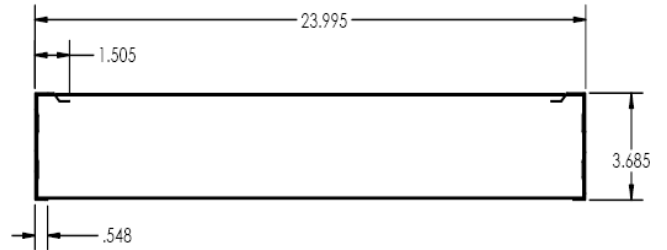

DRAWINGS & IMAGES

1x4

2x2

2x4

Replacement Lens Ordering Information

Series	Description
OUCL1x4	Replacement lens for 1x4
OUCL2x2	Replacement lens for 2x2
OUCL2x4	Replacement lens for 2x4