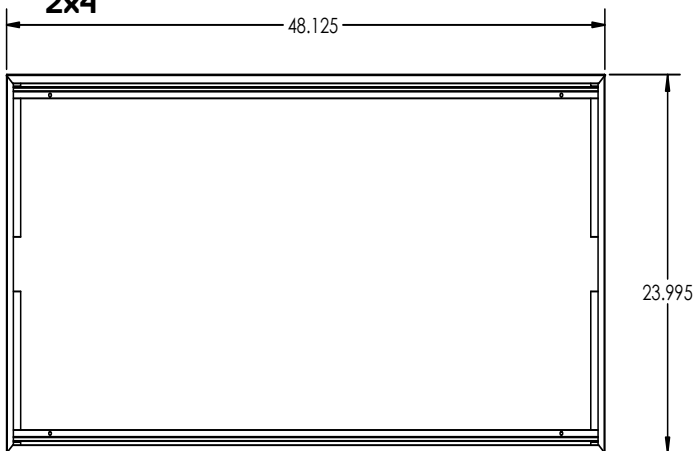

MOUNTING

Surface mount

DIMENSIONS

- 1x4 - 48.125"L x 11.995"W x 3.685"H
- 2x2 - 23.995"L x 23.875"W x 3.685"H
- 2x4 - 48.125"L x 23.995"W x 3.685"H

FEATURES & BENEFITS

- Matte white reflective surfaces for soft, uniform light distribution
- Specifically designed lens (LL) for LED array to provide enhanced light transmission while minimizing glare and LED diode shadows
- >50,000 hrs of L70 LED life
- CRI >80 (90 CRI available)
- 0-10 Volt Dimming 120-277V (120V ELV/Triac avail.
- Power factor >0.90
- IC Rated for dry and damp locations
- 5 year warranty

DRAWINGS & IMAGES

1x4

2x2

2x4

Replacement Lens Ordering Information

Series	Description
OUCL1x4	Replacement lens for 1x4
OUCL2x2	Replacement lens for 2x2
OUCL2x4	Replacement lens for 2x4

Photometric

2x2-UCLL22LJ28W3150LDMV40K