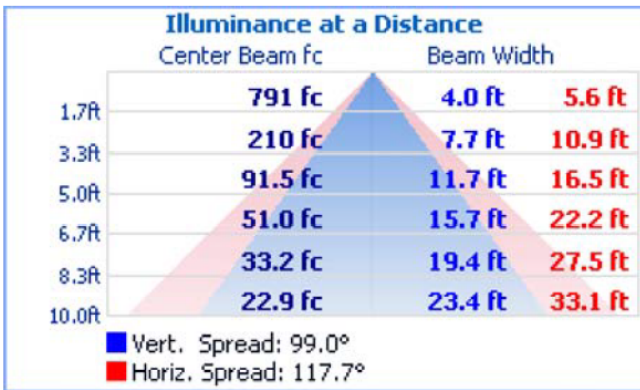

1x4-UCLL14LJ48W6000LDMV40K

Zonal Lumen Summary

Zone	Lumens	% Luminaire
0-30	1,732.1	28%
0-40	2,812.3	45.4%
0-60	4,942.0	79.8%
60-90	1,247.5	20.1%
70-100	501.2	8.1%
90-120	1.6	0%
0-90	6,189.4	100%
90-180	1.6	0%
0-180	6,191.0	100%