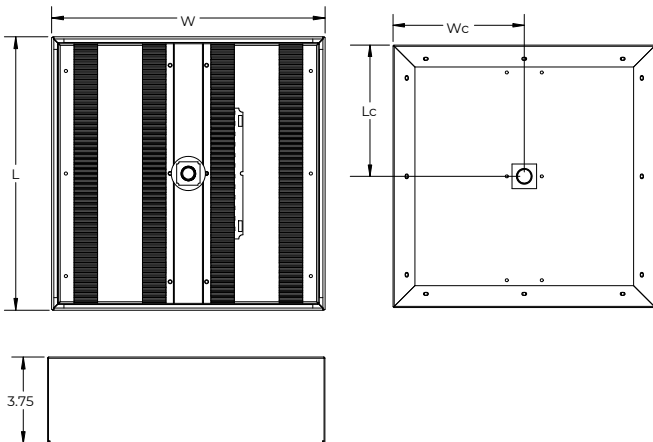

Stem mount configuration