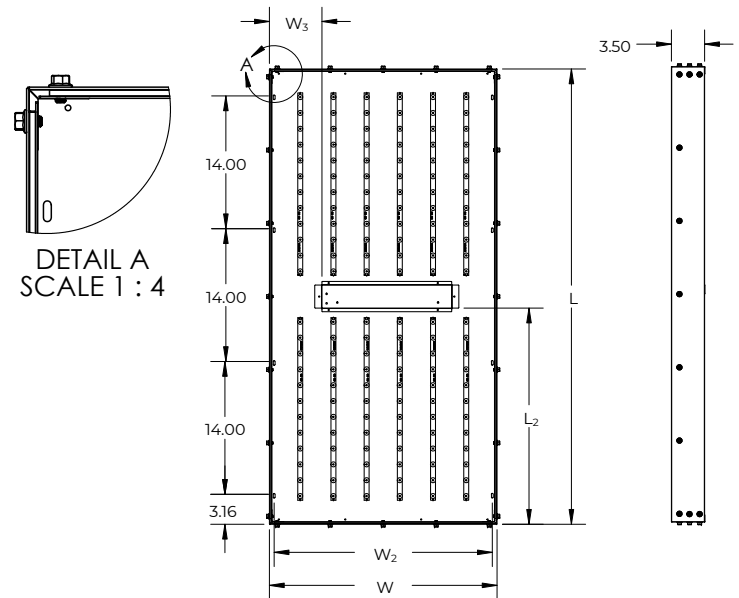

**FEATURES & BENEFITS**

- 5 standard sizes – 9" x 9", 12" x 12", 20" x 20", 24" x 24", 24" x 48"
- Customizable graphics and backgrounds available
- Pendant and surface mount options available
- Many lumen package / wattage options via programmable drivers
- CRI >80 (90 CRI available)
- >50,000 hrs of L70 LED life
- Power factor >0.90

**DIMENSIONS**

Part	W	L	W <sub>c</sub>	L <sub>c</sub>
IGB ST 9X9	9"	9"	4.5"	4.5"
IGB ST 12X12	12"	12"	6"	6"
IGB ST 20X20	20"	20"	10"	10"

Part	W	L	W <sub>2</sub>	W <sub>3</sub>	L <sub>2</sub>
IGB SM 24X24	24"	24"	23"	5.5"	10.8"
IGB SM 24X48	24"	48"	23"	5.5"	22.8"

**Stem mount configuration**

**Surface/pendant mount configuration**

Dimensions and specifications subject to change without notice.

JOB NAME:

CAT#:

TYPE:

**ORDERING**

EXAMPLE: IGB SM 12X12 LED 12 DMV BK 30 EM14

IGB		LED				
1. SERIES	2. MOUNTING	3. WIDTH X LENGTH		4. GEAR	5. WATTAGE <sup>2</sup>	6. DRIVER
<b>IGB</b>	<b>P</b> Pendant	<b>9X9</b>	9"W x 9"L	<b>LED</b>	<b>9X9 in.</b>	<b>DMV</b> 120-277V Multivolt 0-10V Dimmable
	<b>SM</b> Surface Mount	<b>12X12</b>	12"W x 12"L		<b>10</b> 10 Watts	
		<b>20X20</b>	20"W x 20"L		<b>12X12 in.</b>	
	<b>ST</b> Stem Mount <sup>1</sup>	<b>24X24</b>	24"W x 24"L		<b>12</b> 12 Watts	
		<b>24X48</b>	24"W x 48"L		<b>20X20 in.</b>	
		<b>48X48</b>	48"W x 48"L		<b>18</b> 18 Watts	
					<b>24X24 in.</b>	
					<b>22</b> 22 Watts	
					<b>24X48 in.</b>	
					<b>44</b> 44 Watts	
					<b>48X48 in.</b>	
					<b>88</b> 88 Watts	