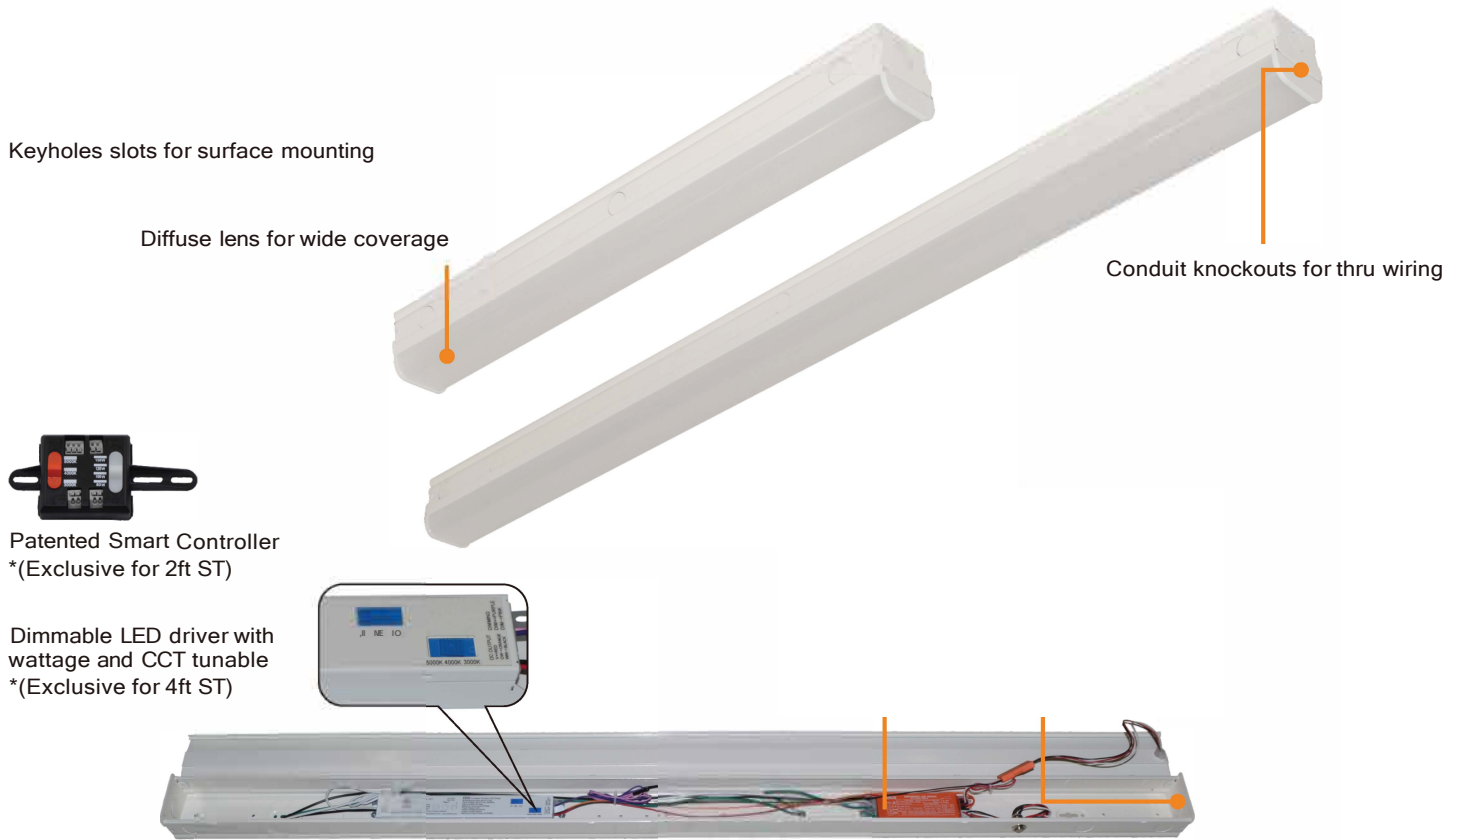

PRODUCT FEATURES

- 8' length ships in 4' packaging and seamlessly connects for 8' strip
- Housing made of high quality steel with high reflectance paint providing high lumen output
- Suitable for use in -20°C to +40°C
- Polyester powder white finish, multi-stage process produces a 3mil thickness for superior corrosion and maximum environmental durability
- Precision and high reflectance lens producing superior uniformity
- Occupancy sensor (PIR) optional
- L70 > 50,000 Hours
- UL and cUL Listed

With it's slim design, this new linear strip light seamlessly blends flat high quality housing and precision optics to produce a sleek, subtle aesthetic that meets most office ceiling application needs. It is ideal for office spaces, supermarkets, hotels, restaurants, commercial buildings, schools and colleges.

See www.savegreenlighting.com/products for more features.

WARRANTY

5 Year Limited warranty

ORDERING GUIDE: GSR48L33M4400MDMVMCT

SERIES	LENGTH	WATTAGE & LUMENS	DRIVER	COLOR TEMP	OPTIONS
GSR	24L 24"	20W2600L 20W 2600 Lumens	DMV 0-10V Dimming	MCT 3000K, 4000K, 5000K selectable via 3 position switch	EM14 14W Emergency battery backup
	48L 48"	33M4400M 22W 2700 Lumens 33W 4400 Lumens 45W 5700 Lumens Selectable via 3 position switch			
	96L 96"	50M6800M 33W 4100 Lumens 50W 6800 Lumens 69W 8600 Lumens Selectable via 3 position switch			
					ACCESSORIES HC101 20' Chain Kit with S hooks

Keyholes slots for surface mounting

Diffuse lens for wide coverage

Conduit knockouts for thru wiring

Patented Smart Controller
*(Exclusive for 2ft ST)

Dimmable LED driver with
wattage and CCT tunable
*(Exclusive for 4ft ST)