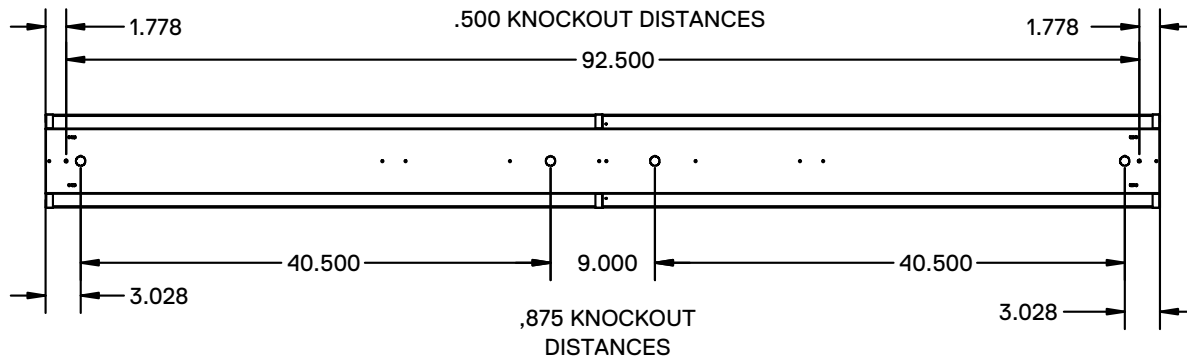

FEATURES & BENEFITS

- Available standard in white finish or powder coated black
- Mounts with cable kit
- cETL_{US} listed
- 5 year warranty

DIMENSIONS

48.0"L x 8.0"W x 5.25"H
96.0"L X 8.0"W X 5.25"H

48"

96"

Dimensions and specifications subject to change without notice.

JOB NAME:

CAT#:

TYPE:

ORDERING

EXAMPLE: DLV6 48 LED 48 DMV WH 40 H4W5

DLV6		LED								
1. SERIES	2. LENGTH	3. GEAR	4. WATTAGE/LUMENS		5. DRIVER		6. FINISH		7. COLOR TEMP	
DLV6	48 48" long	LED	48 inch		DMV	120-277V Multivolt 0-10V Dimmable	WH	White	30	3000K
	96 96" long		48	48W 4000 Lumens					SI	Silver
			57	57W 4800 Lumens	SDMV	Step dimming Multivolt	BK	Black	40	4000K
			72	72W 6000 Lumens					BZ	Bronze
			96 inch		LUT	Lutron Driver ¹	GV	Galvanized Steel		
			48	48W 4800 Lumens						
			96	96W 8000 Lumens						
			114	114W 9600 Lumens						
			144	144W 12000 Lumens						