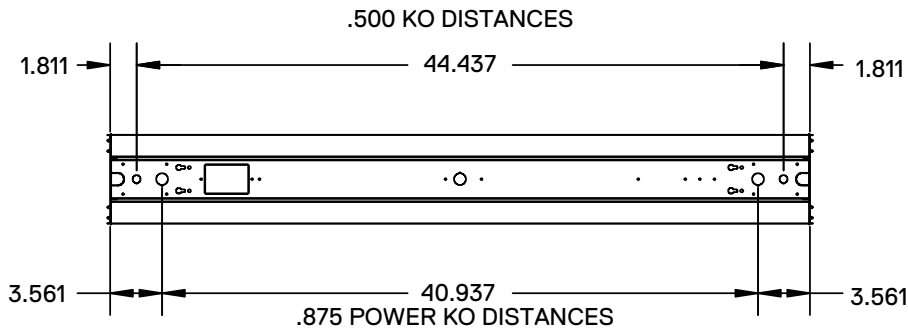

FEATURES & BENEFITS

- Available standard in white finish or powder coated black
- Mounts with cable kit
- cETL_{US} listed
- 5 year warranty

DIMENSIONS

48.0"L x 8.0"W x 5.25"H
96.0"L X 8.0"W X 5.25"H

48"

96"

Dimensions and specifications subject to change without notice.

JOB NAME:

CAT#:

TYPE:

ORDERING

EXAMPLE: DLV6 48 LED 48 DMV WH 40 H4W5

DLV6		LED								
1. SERIES	2. LENGTH	3. GEAR	4. WATTAGE/LUMENS		5. DRIVER		6. FINISH		7. COLOR TEMP	
DLV6	48 48" long	LED	48 inch		DMV	120-277V Multivolt 0-10V Dimmable	WH	White	30	3000K
	96 96" long		48	48W 4000 Lumens					SI	Silver
			57	57W 4800 Lumens	SDMV	Step dimming Multivolt	BK	Black	40	4000K
			72	72W 6000 Lumens					BZ	Bronze
			96 inch		LUT	Lutron Driver ¹	GV	Galvanized Steel		
			48	48W 4800 Lumens						
			96	96W 8000 Lumens						
			114	114W 9600 Lumens						
			144	144W 12000 Lumens						