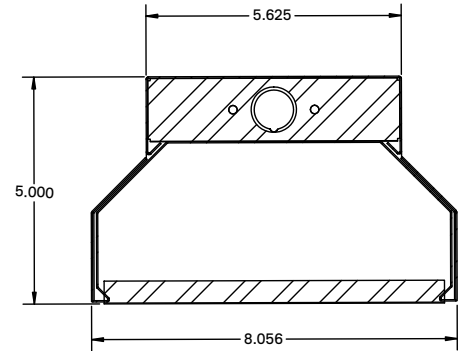

FEATURES & BENEFITS

- Available standard in white finish or powder coated black
- Mounts with cable kit
- cETL_{US} listed
- 5 year warranty

DIMENSIONS

48.0"L x 8.0"W x 5.25"H
96.0"L X 8.0"W X 5.25"H

48"

96"

Dimensions and specifications subject to change without notice.

JOB NAME:

CAT#:

TYPE:

ORDERING

EXAMPLE: DLV6 48 LED 48 DMV WH 40 H4W5

DLV6		LED								
1. SERIES	2. LENGTH	3. GEAR	4. WATTAGE/LUMENS		5. DRIVER		6. FINISH		7. COLOR TEMP	
DLV6	48 48" long	LED	48 inch		DMV	120-277V Multivolt 0-10V Dimmable	WH	White	30	3000K
	96 96" long		48	48W 4000 Lumens					SI	Silver
			57	57W 4800 Lumens	SDMV	Step dimming Multivolt	BK	Black	40	4000K
			72	72W 6000 Lumens					BZ	Bronze
			96 inch		LUT	Lutron Driver ¹	GV	Galvanized Steel		
			48	48W 4800 Lumens						
			96	96W 8000 Lumens						
			114	114W 9600 Lumens						
			144	144W 12000 Lumens						