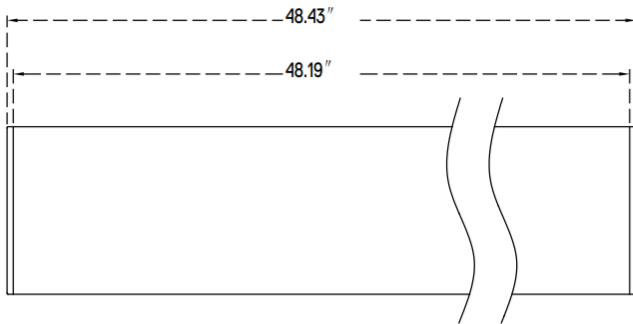

JOB NAME:

CAT#:

TYPE:

APPLICATIONS

Give your office a modern look with this 2.2" sleek, linear, direct/indirect channel. It has multi-volt integral driver for easy installation, and male and female wiring harnesses are included to join and hang channels with plug and play ease.

DIMENSIONS

48L

96L

Dimensions and specifications subject to change without notice.

JOB NAME:

CAT#:

TYPE:

ORDERING