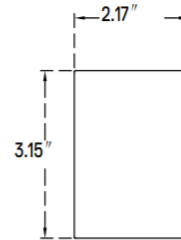

JOB NAME:

CAT#:

TYPE:

APPLICATIONS

Give your office a modern look with this 2.2" sleek, linear, direct/indirect channel. It has multi-volt integral driver for easy installation, and male and female wiring harnesses are included to join and hang channels with plug and play ease.

DIMENSIONS

48L

96L

Dimensions and specifications subject to change without notice.

JOB NAME:

CAT#:

TYPE:

ORDERING