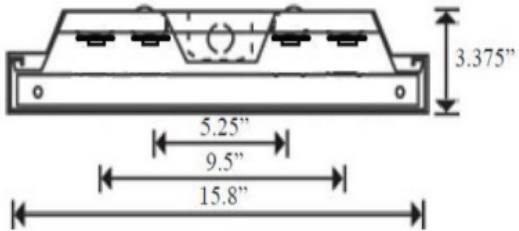

DIMENSIONS

End Views