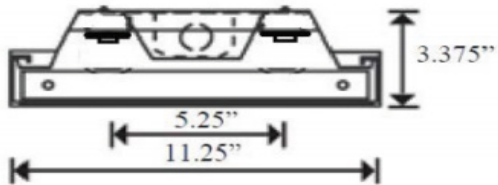

JOB NAME:

CAT#:

TYPE:

APPLICATIONS

This series combines the desirable characteristics of the traditional wraparound with an extremely low silhouette to provide a specification luminaire for the conservative budget. This series is engineered to provide comfortable brightness values in the direct glare zone.

Body ends are die formed of 20 gauge cold rolled steel for both rigidity and uniformity. A crystal clear diffuser extruded from 100% virgin acrylic will maintain its color under normal conditions indefinitely. Linear prisms on the interior side walls direct the light ceilingwards, which can then reflect back down. Diffuser is lift and shift for ease of relamping and cleaning and is capable of hanging down from either side of the housing.

FEATURES & BENEFITS

- Engineered to provide comfortable brightness values in the direct glare zone
- Available in two, four and eight foot lengths. Ideal for schools, stores, and offices
- Min CRI 80
- _cETL_{us} listed

DIMENSIONS